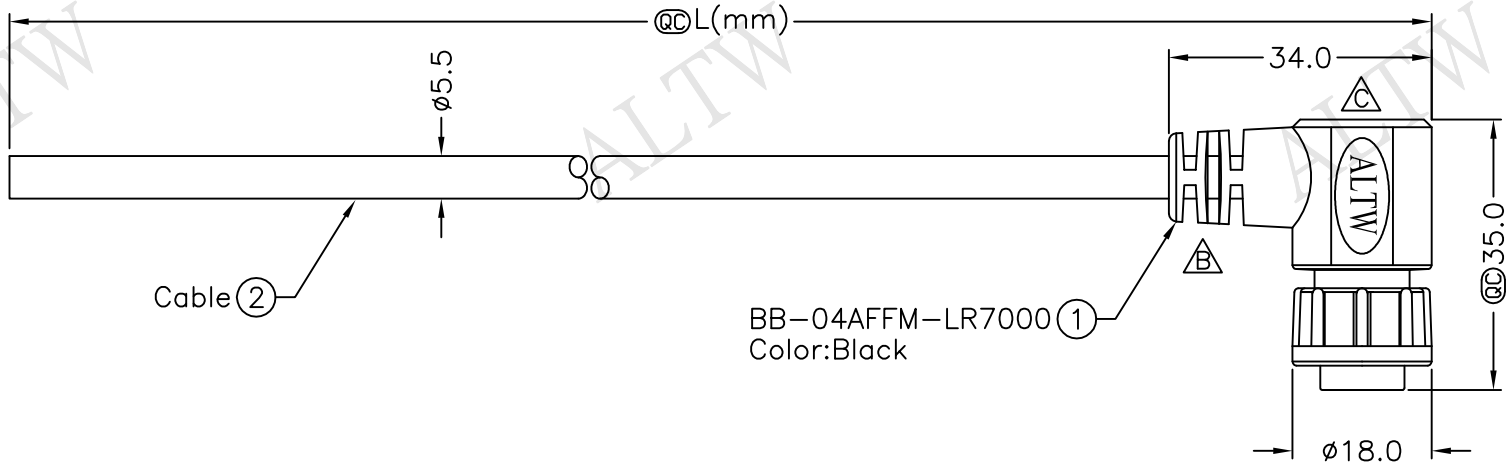

REV.	ECN NO.	DATE	SIGN	DESCRIPTION
B	LE31140033~036	2011/03/30	Jiang Jun Hua	Change SR View.
C	LEN1530241~244	2014/12/17	Ruru	Change Logo

BB-04AFFM-LR7AXX
 XX:01~99Meter
 01:01Meter
 02:02Meters
 :
 :
 99:99Meters
 Cable Length(L):01~99Meters

4	White	白
3	Black	黑
2	Blue	藍
1	Brown	棕
Conn.	Wire Color	
	Pin Out	

Note:
 * @@Important Dimension To Check.
 * Waterproof Rate:IP67.
 * Connector:Nylon+GF,Black.
 * Female Pin:Copper Alloy,Gold Plated.
 * Cable:UL2464,20AWG*4C+D+AI/My,Black, PVC Jacket,UV Resistant,OD=5.5mm.
 * Cable Length Tolerance:01M:±40mm
 02M~05M:±60mm
 06M~10M:±100mm
 11M~30M:±200mm
 31M~99M:±500mm

UNIT:mm	TOLERANCE ±0.5 mm		TITLE Standard, Cable Lock 4Pin F Conn. F Pin	<h1>Amphenol LTW</h1> <p>安費諾亮泰企業股份有限公司</p>	ITEM NO	DRAWN BY Ruru	DATE 2014/12/17
SCALE Free	SHEET 1 OF 1	REV. C	SIZE A4		DWG NO BB-04AFFM-LR7AXX	CHECKED BY Rita	DATE 2014/12/17
@C :Inspection Item		CUSTOMER ALTW	APPROVED BY Win		DATE 2014/12/17		