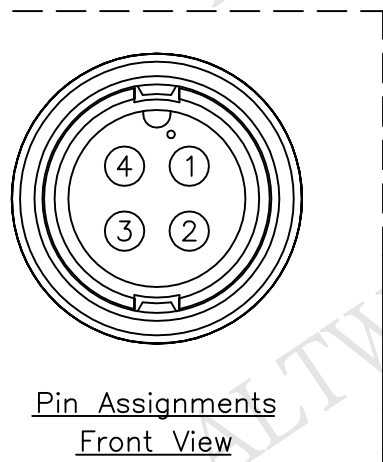

REV.	ECN NO.	DATE	SIGN	DESCRIPTION
B	LE31140033~036	2011/03/30	Jiang Jun Hua	Change SR View.
C	LEN1530241~244	2014/12/17	Ruru	Change Logo

BB-04AFFM-LR7AXX
 XX:01~99Meter
 01:01Meter
 02:02Meters
 :
 :
 99:99Meters
 Cable Length(L):01~99Meters

4	White	白
3	Black	黑
2	Blue	藍
1	Brown	棕
Conn.	Wire Color	
	Pin Out	

Note:
 * @@Important Dimension To Check.
 * Waterproof Rate:IP67.
 * Connector:Nylon+GF,Black.
 * Female Pin:Copper Alloy,Gold Plated.
 * Cable:UL2464,20AWG*4C+D+AI/My,Black, PVC Jacket,UV Resistant,OD=5.5mm.
 * Cable Length Tolerance:01M:±40mm
 02M~05M:±60mm
 06M~10M:±100mm
 11M~30M:±200mm
 31M~99M:±500mm

UNIT:mm	TOLERANCE ±0.5 mm		TITLE Standard, Cable Lock 4Pin F Conn. F Pin	<h1>Amphenol LTW</h1> <p>安費諾亮泰企業股份有限公司</p>	ITEM NO	DRAWN BY Ruru	DATE 2014/12/17
SCALE Free	SHEET 1 OF 1	REV. C	SIZE A4		DWG NO BB-04AFFM-LR7AXX	CHECKED BY Rita	DATE 2014/12/17
@C :Inspection Item		CUSTOMER ALTW	APPROVED BY Win		DATE 2014/12/17		