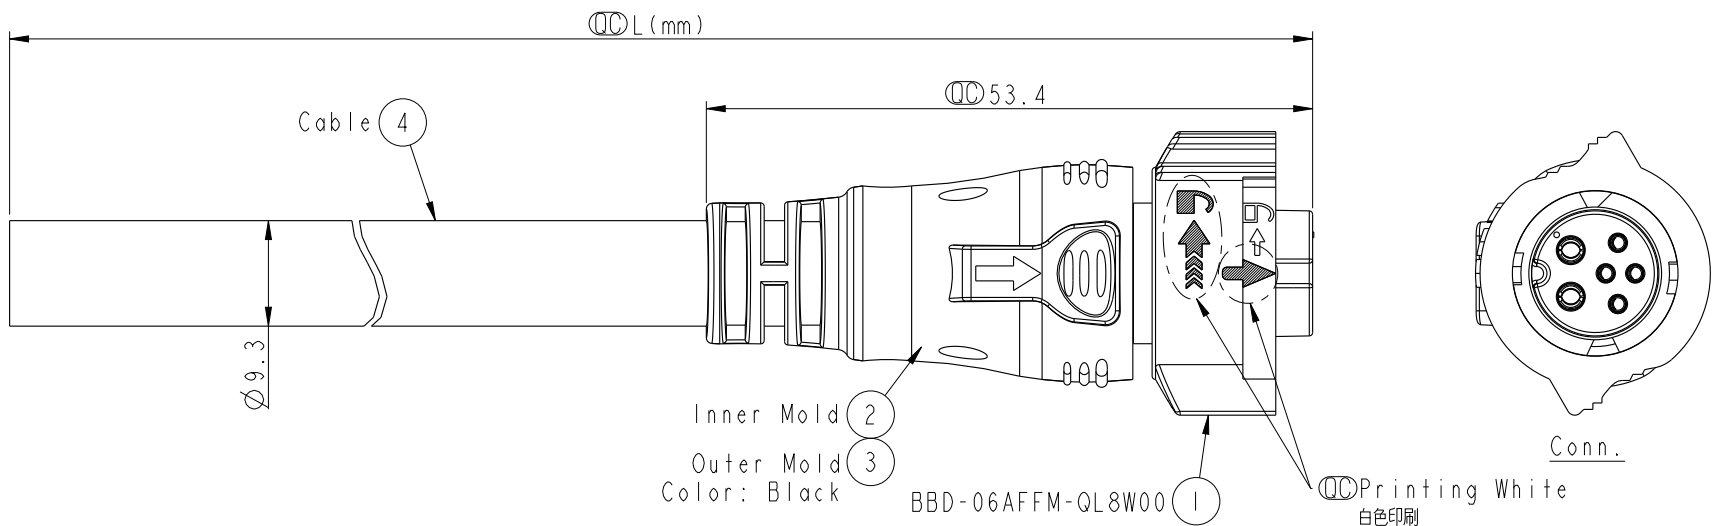

**ALTW**  
**CONFIDENTIAL**  
 2016-05-07  
**R&D DEPT.**

6	Blue (26AWG)	藍	Twist 對線
5	Red (26AWG)	紅	
4	Green (26AWG)	綠	Twist 對線
3	White (26AWG)	白	
2	Black (16AWG)	黑	
1	White (16AWG)	白	
Conn.	Wire Color		
	Pin Out		

BBD-06AMMM-QL8FXX  
 XX:01~99Meters  
 QL:01Meter  
 Q2:01Meters  
 :  
 :  
 99:99Meters  
 Cable Length(L):01~99Meters

- Note:
- \*  $\varnothing$  Important Dimension To Check.
  - \* Waterproof Rate: IP68(Mated)  
In 1 meter water within 24 hours
  - \* Working Voltage Rating:  
Power: AC/DC 300V  
Data: DC 30V
  - \* Working Current:  
Power: 10A  
Data: 05A
  - \* Housing: Nylon+GF, Black.
  - \* Pin: Copper Alloy, Gold Plated.
  - \* O-Ring: Silicone, Gray.
  - \* Cable: UL21996 16AWG\*2C+(26AWG\*2P+AL/MY)  
+F+AL/MY, PVC Jacket, OD=9.3, Black.
  - \* Cable Length Tolerance: 01M: ±40mm  
02M~05M: ±60mm  
06M~10M: ±100mm  
11M~30M: ±200mm  
31M~99M: ±500mm

UNIT: mm TOLERANCE ±0.5mm	TITLE STANDARD, CABLE X-LOK (2+4)PIN F CONN F PIN			<b>Amphenol LTW</b> 安費諾亮泰企業股份有限公司	ITEM NO	DRAWN BY Spring	DATE 2016-05-07
	SCALE 3:2	SIZE A4	SHEET 1 OF 1		DWG NO BBD-06AFFM-QL8FXX	CHECKED BY Fisher	DATE 2016-05-07
	REV. A	WC-REV. A.1	$\varnothing$ : Inspection item		CUSTOMER ALTW	APPROVED BY Kevin	DATE 2016-05-07