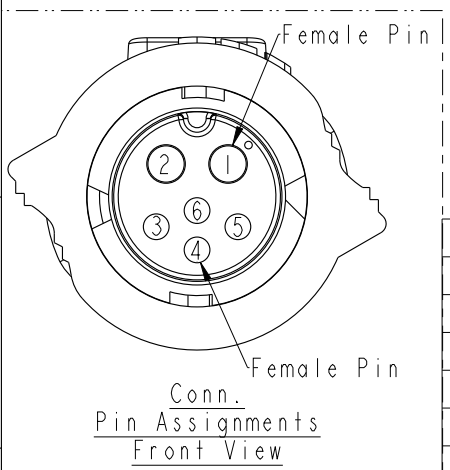

**ALTW**  
**CONFIDENTIAL**  
 2016-05-07  
**R&D DEPT.**

6	Blue (26AWG)	藍	Twist 對線
5	Red (26AWG)	紅	
4	Green (26AWG)	綠	Twist 對線
3	White (26AWG)	白	
2	Black (16AWG)	黑	
1	White (16AWG)	白	
Conn.	Wire Color		
	Pin Out		

BBD-06AMMM-QL8FXX  
 XX:01~99Meters  
 QL:01Meter  
 Q2:01Meters  
 :  
 :  
 99:99Meters  
 Cable Length(L):01~99Meters

- Note:
- \*  $\varnothing$  Important Dimension To Check.
  - \* Waterproof Rate: IP68(Mated)  
In 1 meter water within 24 hours
  - \* Working Voltage Rating:  
Power: AC/DC 300V  
Data: DC 30V
  - \* Working Current:  
Power: 10A  
Data: 05A
  - \* Housing: Nylon+GF, Black.
  - \* Pin: Copper Alloy, Gold Plated.
  - \* O-Ring: Silicone, Gray.
  - \* Cable: UL21996 16AWG\*2C+(26AWG\*2P+AL/MY)  
+F+AL/MY, PVC Jacket, OD=9.3, Black.
  - \* Cable Length Tolerance: 01M: ±40mm  
02M~05M: ±60mm  
06M~10M: ±100mm  
11M~30M: ±200mm  
31M~99M: ±500mm

UNIT: mm TOLERANCE ±0.5mm	TITLE STANDARD, CABLE X-LOK (2+4)PIN F CONN F PIN			<b>Amphenol LTW</b> 安費諾亮泰企業股份有限公司	ITEM NO	DRAWN BY Spring	DATE 2016-05-07
	SCALE 3:2	SIZE A4	SHEET 1 OF 1		DWG NO BBD-06AFFM-QL8FXX	CHECKED BY Fisher	DATE 2016-05-07
	REV. A	WC-REV. A.1	$\varnothing$ : Inspection item		CUSTOMER ALTW	APPROVED BY Kevin	DATE 2016-05-07