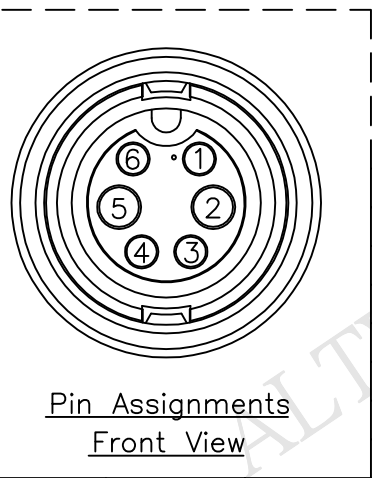

REV.	ECN NO.	DATE	SIGN	DESCRIPTION
B	LEN1190020~23	2011/08/18	Jiang Jun Hud	Change SR View
C	LEN1610116~19	2015/12/30	Ruru	Change Logo

BBD-06AFMM-LR7AXX
 XX:01~99Meter
 01:01Meter
 02:02Meters
 :
 :
 99:99Meters

Cable Length(L):01~99Meters

6	Gray (24AWG) 灰	△
5	Blue (20AWG) 藍	
4	Yellow (24AWG) 黃	
3	Green (24AWG) 綠	
2	Brown (20AWG) 棕	
1	White (24AWG) 白	
Conn.	Wire Color	
	Pin Out	

Note: Conn.
 * @@Important Dimension To Check.
 * Waterproof Rate: IP67
 * Housing: Black, Nylon+GF
 * Pin: Copper Alloy, Gold Plated
 * Cable: UL2464(20AWG*2C+24AWG*4C)+Drain+Al/My, Black, PVC Jacket UV Resistant, OD=6.0
 △* Cable Length Tolerance:01M:±40mm
 02M~05M:±60mm
 06M~10M:±100mm
 11M~30M:±200mm
 31M~99M:±500mm

UNIT:mm	
TOLERANCE	±0.5 mm

TITLE	Standard	
	Cable Lock 6Pin F Conn M Pin	
SCALE	Free	SHEET 1 OF 1
REV. C	SIZE A4	@@ :Inspection Item

Amphenol LTW
 安費諾亮泰企業股份有限公司

ITEM NO	DRAWN BY	DATE
DWG NO	CHECKED BY	DATE
CUSTOMER	APPROVED BY	DATE
	Ruru	2015/12/30
BBD-06AFMM-LR7AXX	Rita	2015/12/30
ALTW	Lisa	2015/12/30