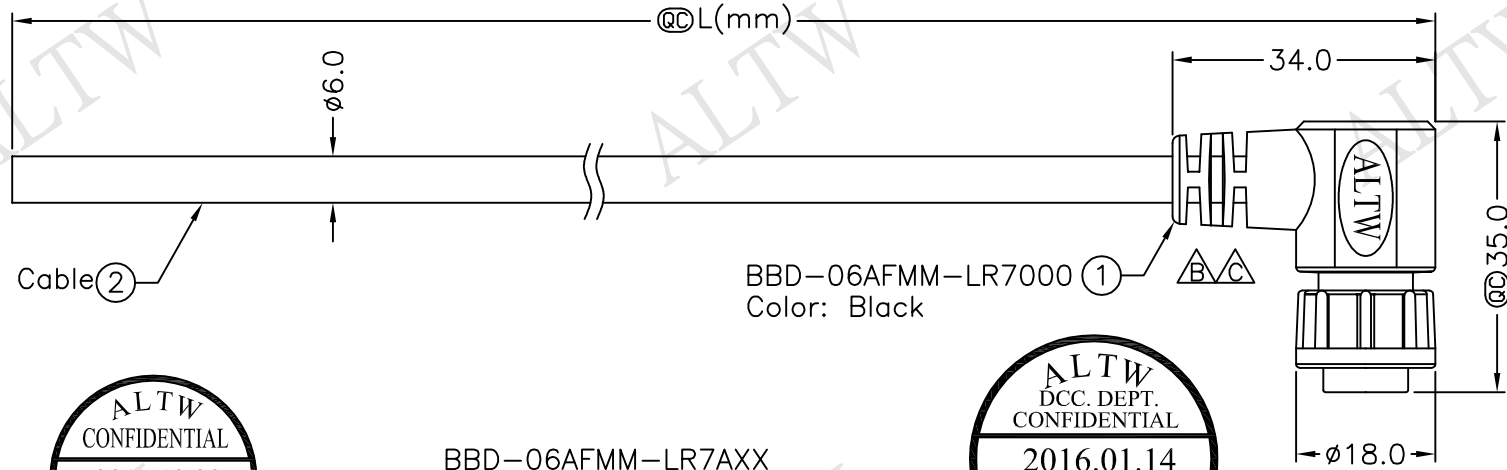

REV.	ECN NO.	DATE	SIGN	DESCRIPTION
B	LEN1190020~23	2011/08/18	Jiang Jun Hud	Change SR View
C	LEN1610116~19	2015/12/30	Ruru	Change Logo

BBD-06AFMM-LR7AXX
 XX:01~99Meter
 01:01Meter
 02:02Meters
 :
 :
 99:99Meters

Cable Length(L):01~99Meters

6	Gray (24AWG) 灰	△
5	Blue (20AWG) 藍	
4	Yellow (24AWG) 黃	
3	Green (24AWG) 綠	
2	Brown (20AWG) 棕	
1	White (24AWG) 白	
Conn.	Wire Color	
	Pin Out	

Note: Conn.
 * @@Important Dimension To Check.
 * Waterproof Rate: IP67
 * Housing: Black, Nylon+GF
 * Pin: Copper Alloy, Gold Plated
 * Cable: UL2464(20AWG*2C+24AWG*4C)+Drain+Al/My, Black, PVC Jacket UV Resistant, OD=6.0
 △* Cable Length Tolerance:01M:±40mm
 02M~05M:±60mm
 06M~10M:±100mm
 11M~30M:±200mm
 31M~99M:±500mm

UNIT:mm	
TOLERANCE	±0.5 mm

TITLE	Standard	
	Cable Lock 6Pin F Conn M Pin	
SCALE	Free	SHEET 1 OF 1
REV. C	SIZE A4	@@ :Inspection Item

Amphenol LTW
 安費諾亮泰企業股份有限公司

ITEM NO	DRAWN BY	DATE
DWG NO	CHECKED BY	DATE
CUSTOMER	APPROVED BY	DATE
	Ruru	2015/12/30
BBD-06AFMM-LR7AXX	Rita	2015/12/30
ALTW	Lisa	2015/12/30