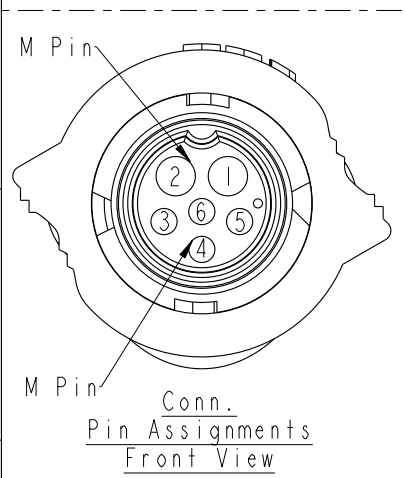

THIS DOCUMENT IS SUBJECT TO CHANGE WITHOUT NOTICE. IT IS CONFIDENTIAL AND A PROPERTY OF Amphenol LTW. DISCLOSURE TO THIRD PARTY HAS TO BE AUTHORIZED BY Amphenol LTW.

REV.	ECN NO.	DATE	SIGN	DESCRIPTION
A	Initial Release	2016-05-07	Spring Liu	Change Rev.02 To Rev.A
B	LEN1720214	2017-02-13	Frank Deng	Change dimension from 34.6 to 34.7

6	Blue (26AWG)	藍	Twist 對線
5	Red (26AWG)	紅	
4	Green (26AWG)	綠	Twist 對線
3	White (26AWG)	白	
2	Black (16AWG)	黑	
1	White (16AWG)	白	
Conn.	Wire Color		
	Pin Out		

$\triangle B$ BBD-06AFMM-QR8FXX

XX: 01~99Meters
 01: 01Meter
 02: 01Meters
 ...
 99: 99Meters
 Cable Length(L): 01~99Meters

- Note:
- * CC Important Dimension To Check.
 - * Waterproof Rate: IP68(Mated)
In 1 meter water within 24 hours
 - * Working Voltage Rating:
Power: AC/DC 300V
Data: DC 30V
 - * Working Current:
Power: 10A
Data: 05A
 - * Housing: Nylon+GF, Black.
 - * Pin: Copper Alloy, Gold Plated.
 - * O-Ring: Silicone, Gray.
 - * Cable: UL21996 16AWG*2C+(26AWG*2P+AL/MY)
+F+AL/MY, PVC Jacket, OD=9.3, Black.
 - * Cable Length Tolerance: 01M: $\pm 40\text{mm}$
02M~05M: $\pm 60\text{mm}$
06M~10M: $\pm 100\text{mm}$
11M~30M: $\pm 200\text{mm}$
31M~99M: $\pm 500\text{mm}$

UNIT: mm		
TOLERANCE	$\pm 0.5\text{mm}$	

TITLE STANDARD, CABLE X-LOK (2+4)PIN F CONN M PIN			
SCALE 1:1	SIZE A4	SHEET 1 OF 1	
REV. B	WC-REV. A.4	CC : Inspection item	

Amphenol LTW
 安費諾亮泰企業股份有限公司

ITEM NO	DRAWN BY Frank Deng	DATE 2017-02-13
DWG NO BBD-06AFMM-QR8FXX	CHECKED BY Spring Liu	DATE 2017-02-13
CUSTOMER ALTW	APPROVED BY Kevin Hu	DATE 2017-02-13