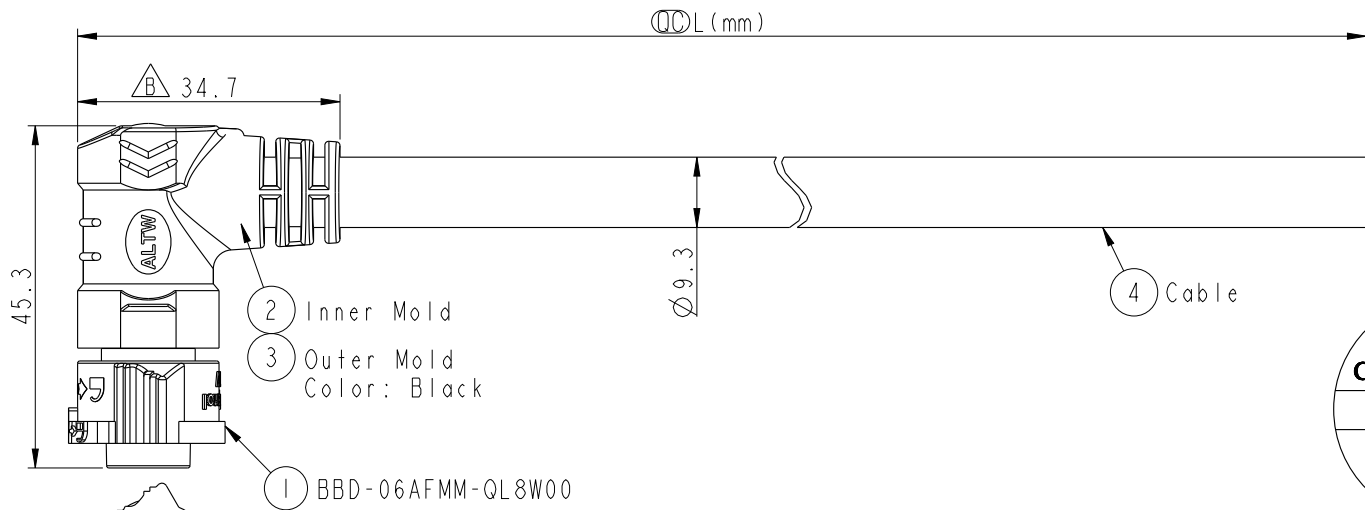

6	Blue (26AWG)	藍	Twist 對線
5	Red (26AWG)	紅	
4	Green (26AWG)	綠	Twist 對線
3	White (26AWG)	白	
2	Black (16AWG)	黑	
1	White (16AWG)	白	
Conn.	Wire Color		
	Pin Out		

$\triangle B$ BBD-06AFMM-QR8FXX

XX: 01~99Meters
 01: 01Meter
 02: 01Meters
 ...
 99: 99Meters
 Cable Length(L): 01~99Meters

- Note:
- * CC Important Dimension To Check.
 - * Waterproof Rate: IP68(Mated)
In 1 meter water within 24 hours
 - * Working Voltage Rating:
Power: AC/DC 300V
Data: DC 30V
 - * Working Current:
Power: 10A
Data: 05A
 - * Housing: Nylon+GF, Black.
 - * Pin: Copper Alloy, Gold Plated.
 - * O-Ring: Silicone, Gray.
 - * Cable: UL21996 16AWG*2C+(26AWG*2P+AL/MY)
+F+AL/MY, PVC Jacket, OD=9.3, Black.
 - * Cable Length Tolerance: 01M: $\pm 40\text{mm}$
02M~05M: $\pm 60\text{mm}$
06M~10M: $\pm 100\text{mm}$
11M~30M: $\pm 200\text{mm}$
31M~99M: $\pm 500\text{mm}$

UNIT: mm		
TOLERANCE	$\pm 0.5\text{mm}$	

TITLE STANDARD, CABLE X-LOK (2+4)PIN F CONN M PIN			
SCALE 1:1	SIZE A4	SHEET 1 OF 1	
REV. B	WC-REV. A.4	CC : Inspection item	

Amphenol LTW
 安費諾亮泰企業股份有限公司

ITEM NO	DRAWN BY Frank Deng	DATE 2017-02-13
DWG NO BBD-06AFMM-QR8FXX	CHECKED BY Spring Liu	DATE 2017-02-13
CUSTOMER ALTW	APPROVED BY Kevin Hu	DATE 2017-02-13