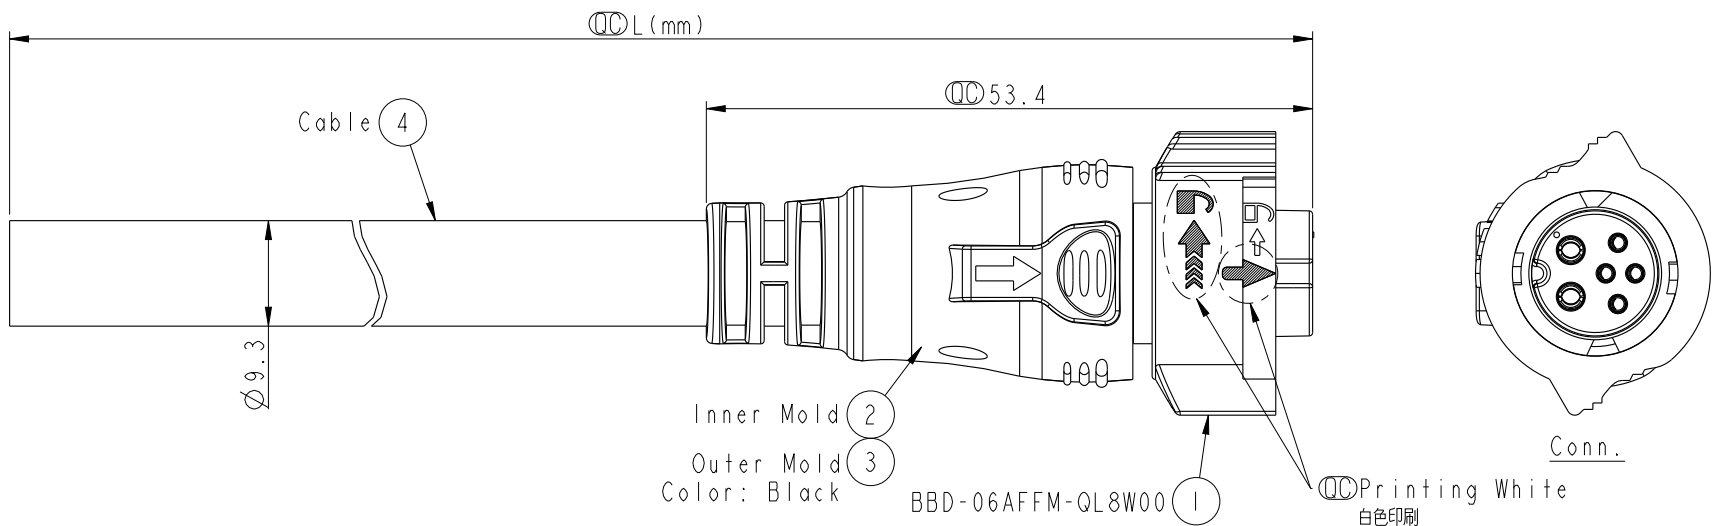

ALTW
CONFIDENTIAL
 2016-05-07
R&D DEPT.

6	Blue (26AWG)	藍	Twist 對線
5	Red (26AWG)	紅	
4	Green (26AWG)	綠	Twist 對線
3	White (26AWG)	白	
2	Black (16AWG)	黑	
1	White (16AWG)	白	
Conn.	Wire Color		
	Pin Out		

BBD-06AMMM-QL8FXX
 ↑
 XX:01~99Meters
 QL:01Meter
 Q2:01Meters
 :
 :
 99:99Meters
 Cable Length(L):01~99Meters

- Note:
- * \varnothing Important Dimension To Check.
 - * Waterproof Rate: IP68(Mated)
In 1 meter water within 24 hours
 - * Working Voltage Rating:
Power: AC/DC 300V
Data: DC 30V
 - * Working Current:
Power: 10A
Data: 05A
 - * Housing: Nylon+GF, Black.
 - * Pin: Copper Alloy, Gold Plated.
 - * O-Ring: Silicone, Gray.
 - * Cable: UL21996 16AWG*2C+(26AWG*2P+AL/MY)
+F+AL/MY, PVC Jacket, OD=9.3, Black.
 - * Cable Length Tolerance: 01M: ±40mm
02M~05M: ±60mm
06M~10M: ±100mm
11M~30M: ±200mm
31M~99M: ±500mm

UNIT:mm TOLERANCE ±0.5mm	TITLE STANDARD,CABLE X-LOK (2+4)PIN F CONN F PIN			Amphenol LTW 安費諾亮泰企業股份有限公司	ITEM NO	DRAWN BY Spring	DATE 2016-05-07
	SCALE 3:2	SIZE A4	SHEET 1 OF 1		DWG NO BBD-06AFFM-QL8FXX	CHECKED BY Fisher	DATE 2016-05-07
	REV. A	WC-REV. A.1	\varnothing : Inspection item		CUSTOMER ALTW	APPROVED BY Kevin	DATE 2016-05-07