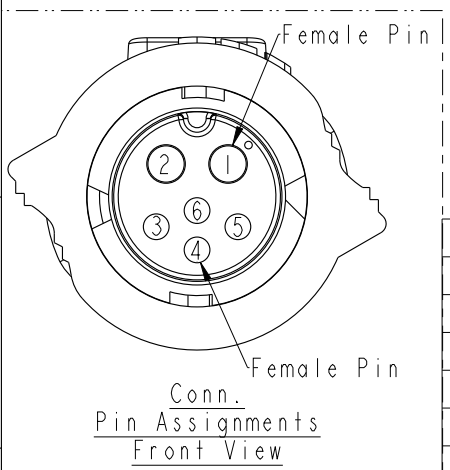

ALTW
CONFIDENTIAL
 2016-05-07
R&D DEPT.

6	Blue (26AWG)	藍	Twist 對線
5	Red (26AWG)	紅	
4	Green (26AWG)	綠	Twist 對線
3	White (26AWG)	白	
2	Black (16AWG)	黑	
1	White (16AWG)	白	
Conn.	Wire Color		
	Pin Out		

BBD-06AMMM-QL8FXX
 ↑
 XX:01~99Meters
 QL:01Meter
 Q2:01Meters
 :
 :
 99:99Meters
 Cable Length(L):01~99Meters

- Note:
- * \varnothing Important Dimension To Check.
 - * Waterproof Rate: IP68(Mated)
In 1 meter water within 24 hours
 - * Working Voltage Rating:
Power: AC/DC 300V
Data: DC 30V
 - * Working Current:
Power: 10A
Data: 05A
 - * Housing: Nylon+GF, Black.
 - * Pin: Copper Alloy, Gold Plated.
 - * O-Ring: Silicone, Gray.
 - * Cable: UL21996 16AWG*2C+(26AWG*2P+AL/MY)
+F+AL/MY, PVC Jacket, OD=9.3, Black.
 - * Cable Length Tolerance: 01M: ±40mm
02M~05M: ±60mm
06M~10M: ±100mm
11M~30M: ±200mm
31M~99M: ±500mm

UNIT:mm TOLERANCE ±0.5mm	TITLE STANDARD,CABLE X-LOK (2+4)PIN F CONN F PIN			Amphenol LTW 安費諾亮泰企業股份有限公司	ITEM NO	DRAWN BY Spring	DATE 2016-05-07
	SCALE 3:2	SIZE A4	SHEET 1 OF 1		DWG NO BBD-06AFFM-QL8FXX	CHECKED BY Fisher	DATE 2016-05-07
	REV. A	WC-REV. A.1	\varnothing : Inspection item		CUSTOMER ALTW	APPROVED BY Kevin	DATE 2016-05-07