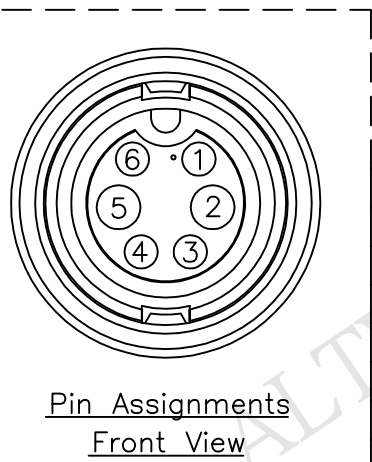

BBD-06BFMM-LL7000 ①
Color:Black

BBD-06BFMM-LL7AXX
 ↑
 XX:01~99Meter
 01:01Meter
 02:02Meters
 :
 :
 99:99Meters

Cable Length(L):01~99Meters

6	Gray (24AWG)	灰
5	Blue (20AWG)	藍
4	Yellow (24AWG)	黃
3	Green (24AWG)	綠
2	Brown (20AWG)	棕
1	White (24AWG)	白
Conn.	Wire Color	
	Pin Out	

- Note:
- * @C Important Dimension To Check.
 - * Waterproof Rate: IP67
 - * Housing: Nylon+GF, Black
 - * Male Pin: Copper Alloy, Gold Plated
 - * Cable: UL2464(20AWG*2C+24AWG*4C)+Drain+Al/My, PVC Jacket, UV Resistant, OD=6.0mm, Black
 - △ * Cable Length Tolerance:01M:±40mm
 02M~05M:±60mm
 06M~10M:±100mm
 11M~30M:±200mm
 31M~99M:±500mm

UNIT:mm	TITLE Standard		ITEM NO		DRAWN BY Vicky	DATE 2015/12/28
TOLERANCE ±0.5 mm	Cable Lock 6Pin F Conn M Pin		DWG NO BBD-06BFMM-LL7AXX		CHECKED BY Rita	DATE 2015/12/28
	SCALE Free	SHEET 1 OF 1	CUSTOMER ALTW		APPROVED BY Lisa	DATE 2015/12/28
	REV. B	SIZE A4	QC :Inspection Item			
1	2	3	4	5	6	7
			Amphenol LTW 安費諾亮泰企業股份有限公司			