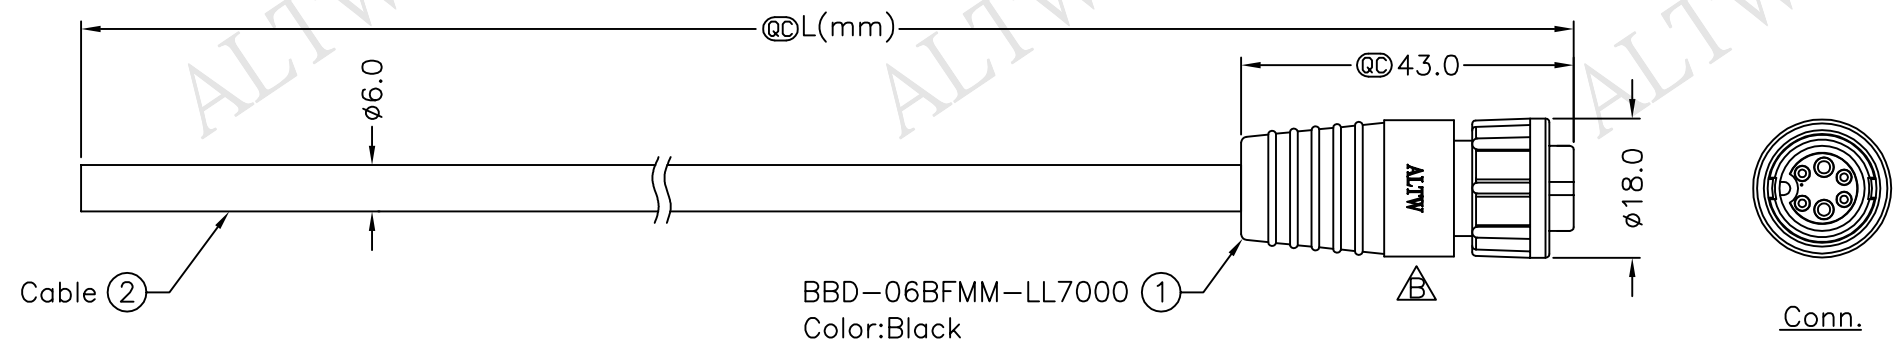

BBD-06BFMM-LL7000 ①
Color:Black

BBD-06BFMM-LL7AXX
 ↑
 XX:01~99Meter
 01:01Meter
 02:02Meters
 :
 :
 99:99Meters

Cable Length(L):01~99Meters

6	Gray (24AWG)	灰
5	Blue (20AWG)	藍
4	Yellow (24AWG)	黃
3	Green (24AWG)	綠
2	Brown (20AWG)	棕
1	White (24AWG)	白
Conn.	Wire Color	
	Pin Out	

- Note:
- * @C Important Dimension To Check.
 - * Waterproof Rate: IP67
 - * Housing: Nylon+GF, Black
 - * Male Pin: Copper Alloy, Gold Plated
 - * Cable: UL2464(20AWG*2C+24AWG*4C)+Drain+Al/My, PVC Jacket, UV Resistant, OD=6.0mm, Black
 - △ * Cable Length Tolerance:01M:±40mm
 02M~05M:±60mm
 06M~10M:±100mm
 11M~30M:±200mm
 31M~99M:±500mm

UNIT:mm	TITLE Standard		ITEM NO		DRAWN BY Vicky	DATE 2015/12/28
TOLERANCE ±0.5 mm	Cable Lock 6Pin F Conn M Pin		DWG NO BBD-06BFMM-LL7AXX		CHECKED BY Rita	DATE 2015/12/28
	SCALE Free	SHEET 1 OF 1	CUSTOMER ALTW		APPROVED BY Lisa	DATE 2015/12/28
	REV. B	SIZE A4	QC :Inspection Item			
1	2	3	4	5	6	7
			Amphenol LTW 安費諾亮泰企業股份有限公司			