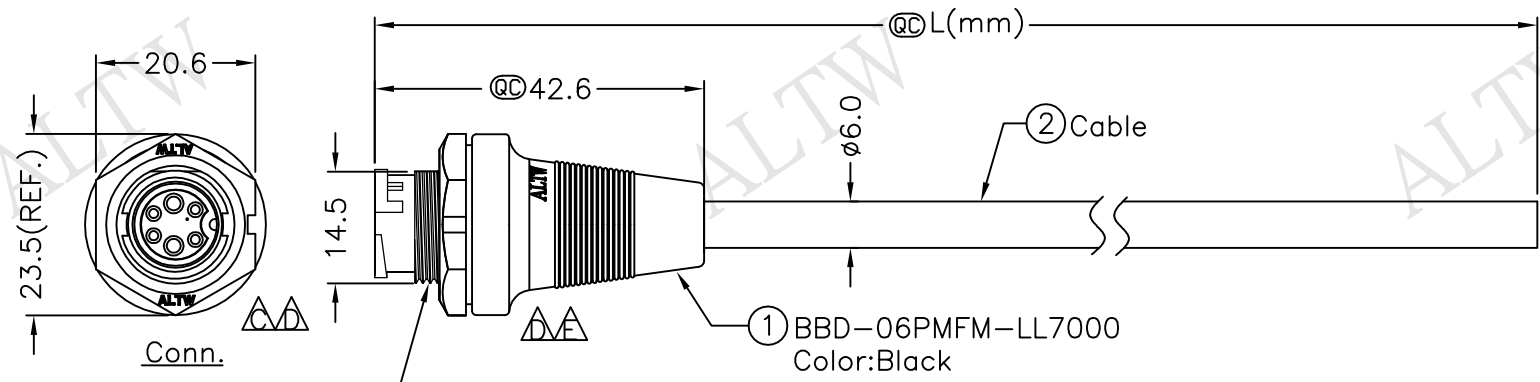

REV.	ECN NO.	DATE	SIGN	DESCRIPTION
C	LEN-8C0102~105	2008/11/07	Ivan	Change to pin hole
D	LEN1610418~421	2016/01/21	Ruru	Change Logo & Note
E	LEN1650323/411~13	2016/05/10	Ruru	Modify Logo Position

6	Gray 灰	(24AWG)
5	Blue 藍	(20AWG)
4	Yellow 黃	(24AWG)
3	Green 綠	(24AWG)
2	Brown 棕	(20AWG)
1	White 白	(24AWG)
Conn.	Wire Color	
	Pin Out	

5/8"-27UNS

BBD-06PMFM-LL7AXX

XX:01~99Meter  
 01:01Meter  
 02:02Meters  
 :  
 :  
 99:99Meters

Cable Length(L):01~99Meters

- Note:
- \* @@Important Dimensions To Check.
  - \* Waterproof Rate: IP67
  - \* Housing: Black,Nylon+GF
  - \* Female Pin: Copper Alloy,Gold Plated
  - \* Nut: Black,Nylon+GF
  - \* Gasket: Black,EPDM
  - \* Cable: UL2464 (20AWG\*2C+24AWG\*4C)+Drain+AL/My Black,UV Resistant,OD=6.0mm
  - △\* Use with waterproof cap or dust cap  
Panel Thickness Max: 2.5mm
  - △\* Use without waterproof cap or dust cap  
Panel Thickness Max: 3.5mm
  - △\* Cable Length Tolerance: 01M: ±40mm  
02M~05M: ±60mm  
06M~10M: ±100mm  
11M~30M: ±200mm  
31M~99M: ±500mm

UNIT:mm	
TOLERANCE	±0.5

TITLE			
Standard,Cable Lock 6Pin M Conn. F Pin			
SCALE	Free	SHEET	1 OF 1
REV.	E	SIZE	A4
QC :Inspection Item			

**Amphenol LTW**  
 安費諾亮泰企業股份有限公司

ITEM NO	DRAWN BY	DATE
DWG NO	CHECKED BY	DATE
CUSTOMER	APPROVED BY	DATE