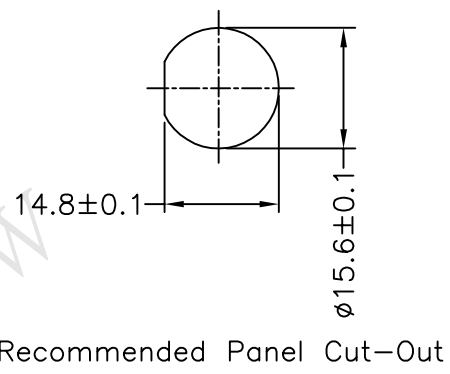

5/8"-27UNS

BBD-06PMFM-LL7AXX

XX:01~99Meter  
 01:01Meter  
 02:02Meters  
 :  
 :  
 99:99Meters

Cable Length(L):01~99Meters

- Note:
- \* @@Important Dimensions To Check.
  - \* Waterproof Rate: IP67
  - \* Housing: Black,Nylon+GF
  - \* Female Pin: Copper Alloy,Gold Plated
  - \* Nut: Black,Nylon+GF
  - \* Gasket: Black,EPDM
  - \* Cable: UL2464 (20AWG\*2C+24AWG\*4C)+Drain+AL/My Black,UV Resistant,OD=6.0mm
  - △\* Use with waterproof cap or dust cap  
Panel Thickness Max: 2.5mm
  - △\* Use without waterproof cap or dust cap  
Panel Thickness Max: 3.5mm
  - △\* Cable Length Tolerance: 01M: ±40mm  
02M~05M: ±60mm  
06M~10M: ±100mm  
11M~30M: ±200mm  
31M~99M: ±500mm

UNIT:mm	
TOLERANCE	±0.5

TITLE			
Standard,Cable Lock 6Pin M Conn. F Pin			
SCALE	Free	SHEET	1 OF 1
REV.	E	SIZE	A4
QC :Inspection Item			

**Amphenol LTW**  
 安費諾亮泰企業股份有限公司

ITEM NO	DRAWN BY	DATE
DWG NO	CHECKED BY	DATE
CUSTOMER	APPROVED BY	DATE