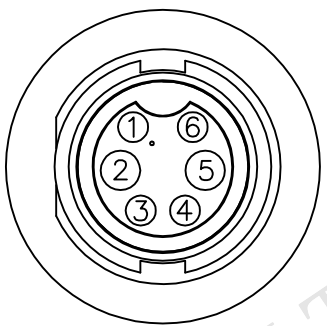

REV.	ECN NO.	DATE	SIGN	DESCRIPTION
C	LEN-8C0102~105	2008/11/07	Ivan	Change to pin hole
D	LEN1610418~421	2016/01/21	Ruru	Change Logo & Note
E	LEN1650323/411~13	2016/05/10	Ruru	Modify Logo Position

6	Gray 灰	(24AWG)
5	Blue 藍	(20AWG)
4	Yellow 黃	(24AWG)
3	Green 綠	(24AWG)
2	Brown 棕	(20AWG)
1	White 白	(24AWG)
Conn.	Wire Color	
	Pin Out	

5/8"-27UNS

BBD-06PMFM-LL7AXX

XX:01~99Meter  
 01:01Meter  
 02:02Meters  
 :  
 :  
 99:99Meters

Cable Length(L):01~99Meters

- Note:
- \* @@Important Dimensions To Check.
  - \* Waterproof Rate: IP67
  - \* Housing: Black,Nylon+GF
  - \* Female Pin: Copper Alloy,Gold Plated
  - \* Nut: Black,Nylon+GF
  - \* Gasket: Black,EPDM
  - \* Cable: UL2464 (20AWG\*2C+24AWG\*4C)+Drain+AL/My Black,UV Resistant,OD=6.0mm
  - △\* Use with waterproof cap or dust cap  
Panel Thickness Max: 2.5mm
  - △\* Use without waterproof cap or dust cap  
Panel Thickness Max: 3.5mm
  - △\* Cable Length Tolerance: 01M: ±40mm  
02M~05M: ±60mm  
06M~10M: ±100mm  
11M~30M: ±200mm  
31M~99M: ±500mm

UNIT:mm	
TOLERANCE	±0.5

TITLE			
Standard,Cable Lock 6Pin M Conn. F Pin			
SCALE	Free	SHEET	1 OF 1
REV.	E	SIZE	A4
QC :Inspection Item			

**Amphenol LTW**  
 安費諾亮泰企業股份有限公司

ITEM NO	DRAWN BY	DATE
DWG NO	CHECKED BY	DATE
CUSTOMER	APPROVED BY	DATE