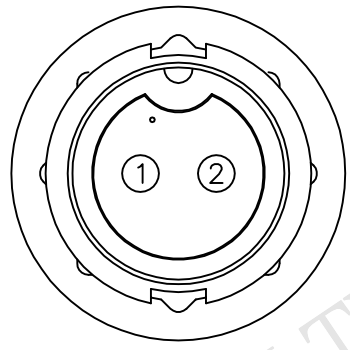

△B

① BD-02BMFM-LL7000
Color:Black

BD-02BMFM-LL7AXX
XX:01~99Meter
01:01Meter
02:02Meters
⋮
99:99Meters
Cable Length(L):01~99Meters

- Note:
- * @C Important Dimensions.
 - * Waterproof Rate: IP67
 - * Housing: Nylon+GF, Black
 - * Female Pin: Copper Alloy, Gold Plated
 - * Cable: UL2464 24AWG*2C+Drain+Al/My, PVC Jacket, UV Resistant, OD=4.2, Black
 - * Cable Length Tolerance:01M:±40mm
02M~05M:±60mm
06M~10M:±100mm
11M~30M:±200mm
31M~99M:±500mm

Pin Assignments
Front View

2	Red	紅
1	Black	黑
Conn.	Wire Color	
Pin Out		

UNIT:mm		TITLE	Standard,Cable Lock 2Pin M Conn F Pin		ITEM NO	DRAWN BY	DATE
TOLERANCE	±0.5 mm	SCALE	Free	SHEET 1 OF 1	DWG NO	CHECKED BY	DATE
		REV.	C	SIZE A4	CUSTOMER	APPROVED BY	DATE
				@C :Inspection Item	ALTW	Lion	2015/12/15
Amphenol LTW			安費諾亮泰企業股份有限公司				
1	2	3	4	5	6	7	8