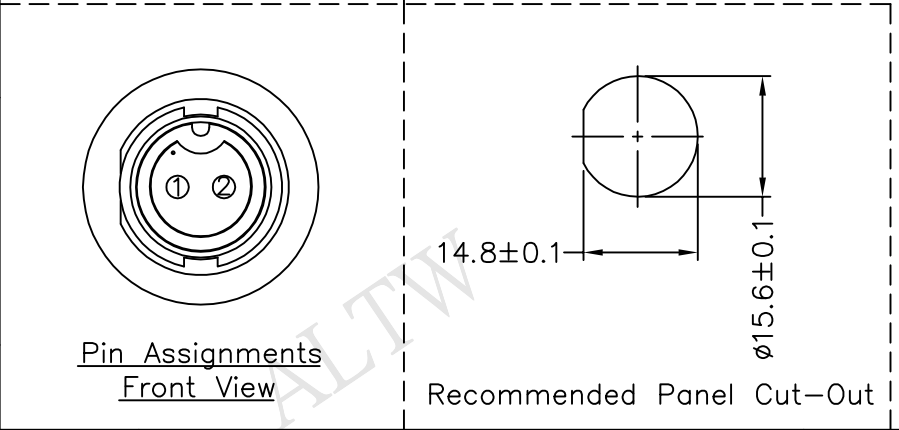

REV.	ECN NO.	DATE	SIGN	DESCRIPTION
C	LEN-8C0114~117	2008/11/07	TOMMY	Change To Pin Hole
D	LEN1610433~436	2016/01/21	Ruru	Change Logo & Note
E	LEN1650324~327	2016/05/10	Ruru	Modify Logo Position

THIS DOCUMENT IS SUBJECT TO CHANGE WITHOUT NOTICE. IT IS CONFIDENTIAL AND A PROPERTY OF Amphenol LTW. DISCLOSE TO THIRD PARTY HAS TO BE AUTHORIZED BY Amphenol LTW.

BD-02PMFM-LL7AXX
 XX:01~99Meter
 01:01Meter
 02:02Meters
 ...
 99:99Meters
 Cable Length(L):01~99Meters

- Note:
- * @D Important Dimensions To Check.
 - * Waterproof Rate: IP67
 - * Housing: Black,Nylon+GF
 - * Female Pin: Copper Alloy,Gold Plated
 - * Gasket: Black,EPDM
 - * Nut: Black,Nylon+GF
 - * Cable: UL2464 24AWG*2C+Drain+Al/My Black,PVC Jacket UV Resistant, OD=4.2
 - △* Use with waterproof cap or dust cap Panel Thickness Max: 2.5mm
 - △* Use without waterproof cap or dust cap Panel Thickness Max: 3.5mm
 - △* Cable Length Tolerance: 01M: ±40mm
 02M~05M: ±60mm
 06M~10M: ±100mm
 11M~30M: ±200mm
 31M~99M: ±500mm

2	Red	紅
1	Black	黑
Conn.	Wire Color	
Pin Out		

UNIT:mm		TITLE
TOLERANCE	±0.5	Standard,Cable Lock 2Pin M Conn. F Pin
SCALE	Free	SHEET 1 OF 1
REV. E	SIZE A4	QC :Inspection Item

Amphenol LTW
 安費諾亮泰企業股份有限公司

ITEM NO	DRAWN BY	DATE
DWG NO	CHECKED BY	DATE
CUSTOMER	APPROVED BY	DATE
	Ruru	2016/05/10
BD-02PMFM-LL7AXX	Rita	2016/05/10
ALTW	Lisa	2016/05/10