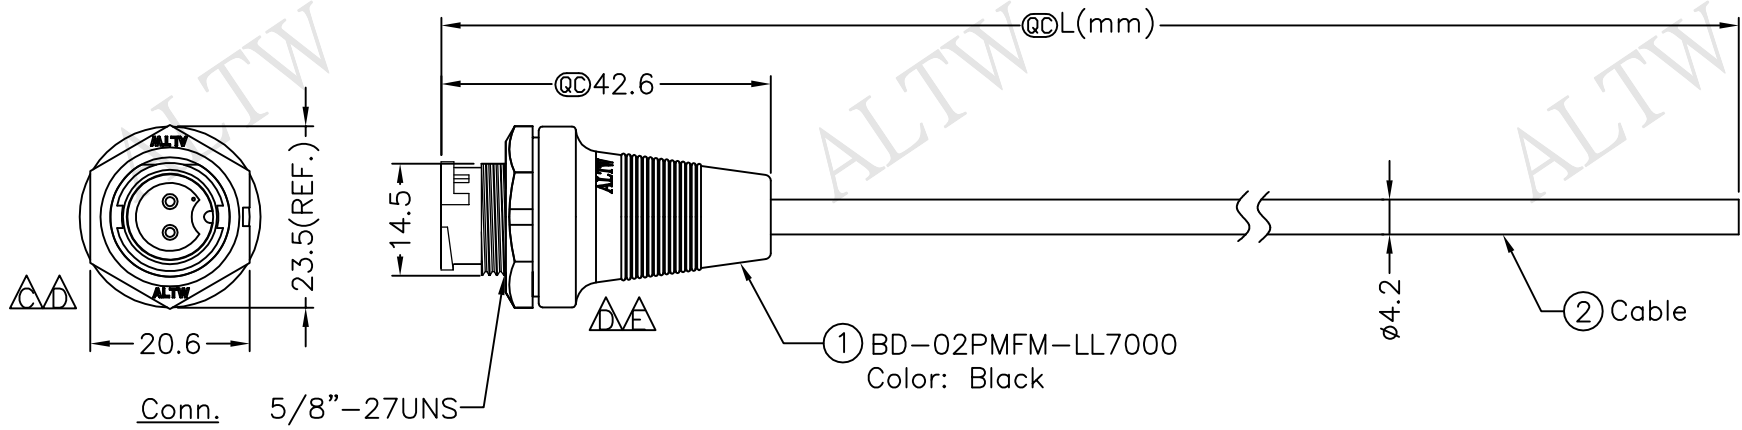

REV.	ECN NO.	DATE	SIGN	DESCRIPTION
C	LEN-8C0114~117	2008/11/07	TOMMY	Change To Pin Hole
D	LEN1610433~436	2016/01/21	Ruru	Change Logo & Note
E	LEN1650324~327	2016/05/10	Ruru	Modify Logo Position

THIS DOCUMENT IS SUBJECT TO CHANGE WITHOUT NOTICE. IT IS CONFIDENTIAL AND A PROPERTY OF Amphenol LTW. DISCLOSE TO THIRD PARTY HAS TO BE AUTHORIZED BY Amphenol LTW.

BD-02PMFM-LL7AXX
 XX:01~99Meter
 01:01Meter
 02:02Meters
 ...
 99:99Meters
 Cable Length(L):01~99Meters

- Note:
- * @D Important Dimensions To Check.
 - * Waterproof Rate: IP67
 - * Housing: Black,Nylon+GF
 - * Female Pin: Copper Alloy,Gold Plated
 - * Gasket: Black,EPDM
 - * Nut: Black,Nylon+GF
 - * Cable: UL2464 24AWG*2C+Drain+Al/My Black,PVC Jacket UV Resistant, OD=4.2
 - △* Use with waterproof cap or dust cap Panel Thickness Max: 2.5mm
 - △* Use without waterproof cap or dust cap Panel Thickness Max: 3.5mm
 - △* Cable Length Tolerance: 01M: ±40mm
 02M~05M: ±60mm
 06M~10M: ±100mm
 11M~30M: ±200mm
 31M~99M: ±500mm

2	Red	紅
1	Black	黑
Conn.	Wire Color	
Pin Out		

UNIT:mm		TITLE
TOLERANCE	±0.5	Standard,Cable Lock 2Pin M Conn. F Pin
SCALE	Free	SHEET 1 OF 1
REV. E	SIZE A4	QC :Inspection Item

Amphenol LTW
 安費諾亮泰企業股份有限公司

ITEM NO	DRAWN BY	DATE
DWG NO	CHECKED BY	DATE
CUSTOMER	APPROVED BY	DATE
	Ruru	2016/05/10
BD-02PMFM-LL7AXX	Rita	2016/05/10
ALTW	Lisa	2016/05/10