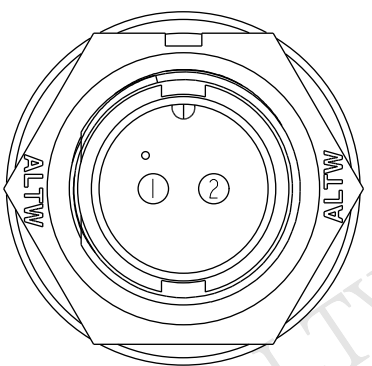

XX:01~99Meter
 01:01Meter
 02:02Meters
 ...
 99:99Meters
 Cable Length(L):01~99Meters

Note:

- * CC Important Dimensions To Check
- * Waterproof Rate: IP67
- * Housing: Nylon+GF, Black
- * Male Pin: Copper Alloy, Gold Plated
- * Cable: UL2464 24#*2C+D+Al/My,UV, PVC Jacket, Black, OD=4.2mm

Pin Assignments
Front View

Recommended Panel Cut-Out

2	Red	紅
1	Black	黑
Conn.	Wire Color	
	Pin Out	

UNIT:mm	
TOLERANCE	±0.5 mm

TITLE Standard Cable Lock 2Pin M Conn M Pin			
SCALE 3:2	SIZE A4	SHEET 1	OF 1
REV. D	WC-REV. A.1	CC : Inspection item	