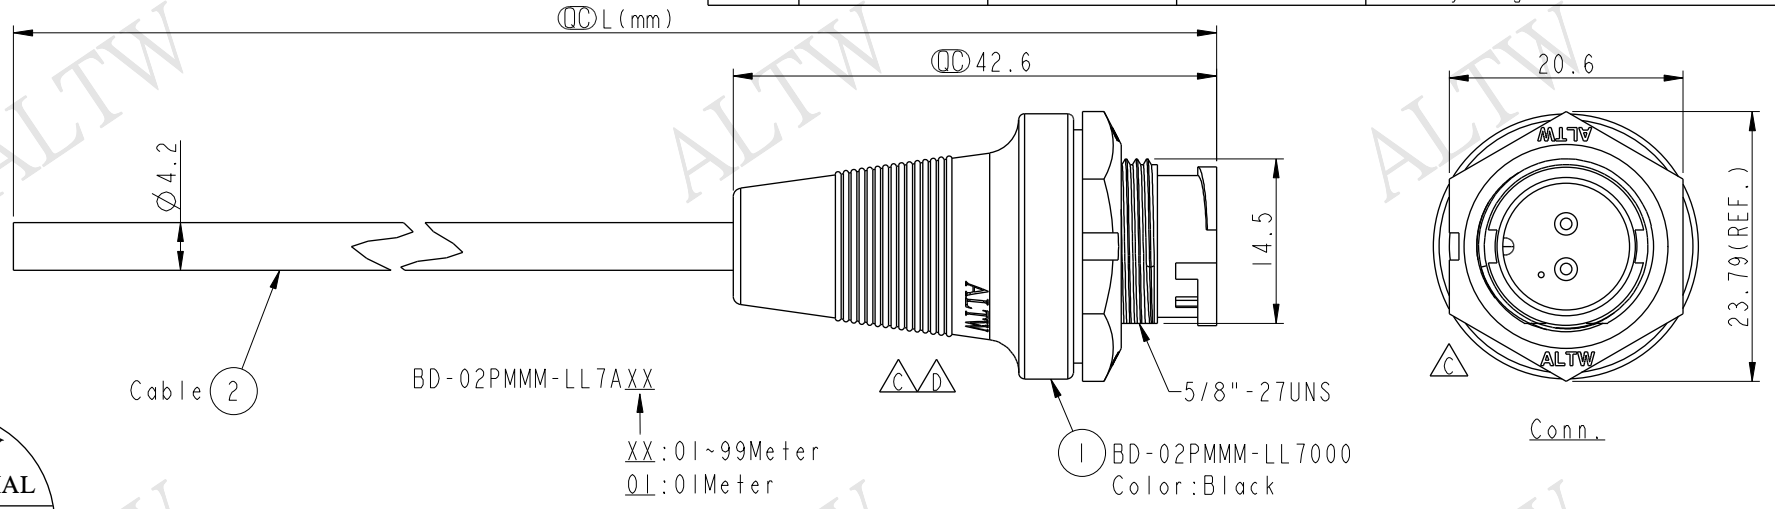

REV.	ECN NO.	DATE	SIGN	DESCRIPTION
B	LEN-8B0359-362	2008/09/10	Shin	Add Note
C	LEN15A0156-159	2015/09/23	Vicky	Update Logo & Note
D	LEN1650328-331	2016/05/11	Ruru	Modify Logo Position

ALTW
CONFIDENTIAL
2016-05-11
R&D DEPT.

XX:01~99Meter
01:01Meter
02:02Meters
...
99:99Meters
Cable Length(L):01~99Meters

Note:

- CC Important Dimensions To Check
- Waterproof Rate: IP67
- Housing: Nylon+GF, Black
- Male Pin: Copper Alloy, Gold Plated
- Cable: UL2464 24#*2C+D+Al/My,UV, PVC Jacket, Black, OD=4.2mm

$\triangle B$ * Use with waterproof cap or dust cap
Panel Thickness Max: 2.5mm
 $\triangle B$ * Use without waterproof cap or dust cap
Panel Thickness Max: 3.5mm
 $\triangle C$ * Cable Length Tolerance: 1M:±40mm
2M~5M:±60mm
6M~10M:±100mm
11M~30M:±200mm
31M~99M:±500mm