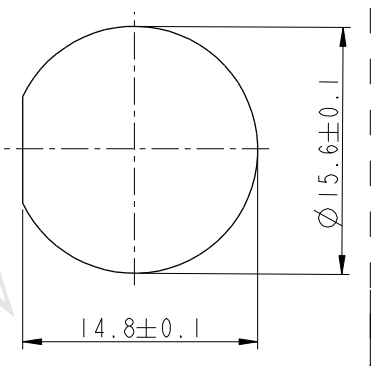

XX:01~99Meter
 01:01Meter
 02:02Meters
 ...
 99:99Meters
 Cable Length(L):01~99Meters

Note:

- * CC Important Dimensions To Check
- * Waterproof Rate: IP67
- * Housing: Nylon+GF, Black
- * Male Pin: Copper Alloy, Gold Plated
- * Cable: UL2464 24#*2C+D+Al/My,UV, PVC Jacket, Black, OD=4.2mm

$\triangle B$ * Use with waterproof cap or dust cap
 Panel Thickness Max: 2.5mm
 $\triangle B$ * Use without waterproof cap or dust cap
 Panel Thickness Max: 3.5mm
 $\triangle C$ * Cable Length Tolerance: 1M:±40mm
 2M~5M:±60mm
 6M~10M:±100mm
 11M~30M:±200mm
 31M~99M:±500mm

Pin Assignments
Front View

Recommended Panel Cut-Out

2	Red	紅
1	Black	黑
Conn.	Wire Color	
	Pin Out	

UNIT:mm	
TOLERANCE	±0.5 mm

TITLE Standard Cable Lock 2Pin M Conn M Pin			
SCALE 3:2	SIZE A4	SHEET 1	OF 1
REV. D	WC-REV. A.1	CC : Inspection item	