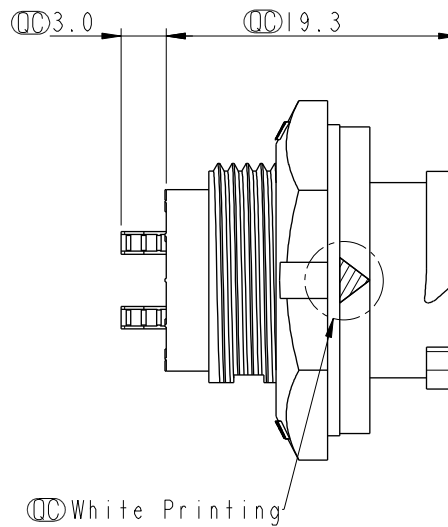

ALTW
 CONFIDENTIAL
 2019-03-15
 R&D DEPT.

REV.	ECN NO.	DATE	SIGN	DESCRIPTION
B	CI90411	2019/03/15	Vicky	Change Note

Pin Assignments
 Front View

Recommended Panel Cut-out

- Note:
- * CC Important Dimension To Check.
 - * Waterproof Rate: IP68, Unmated.
 In 1 meter water within 24 hours
 - * Housing: Thermoplastic, Black.
 - * Pin: Copper Alloy, Gold Plated.
 - * Nut: Thermoplastic, Black.
 - * Gasket: Rubber, Gray.
 - * Panel Thickness Max: 4.5mm
 - * Gasket and Nut are packed separately in PE bags.

UNIT:mm

TITLE X Lok B-Size Receptacle M Conn F 2 Pin			
SCALE 2:1	SIZE A4	SHEET 1 OF 1	
REV. B	WC-REV. A.5	CC : Inspection item	

Amphenol LTW
 安費諾亮泰企業股份有限公司

ITEM NO. BD-02RMFS-OC8001	DRAWN BY Vicky	DATE 2019-03-15
DWG NO. BD-02RMFS-OC8001	CHECKED BY Rita	DATE 2019-03-15
CUSTOMER ALTW	APPROVED BY Max	DATE 2019-03-15