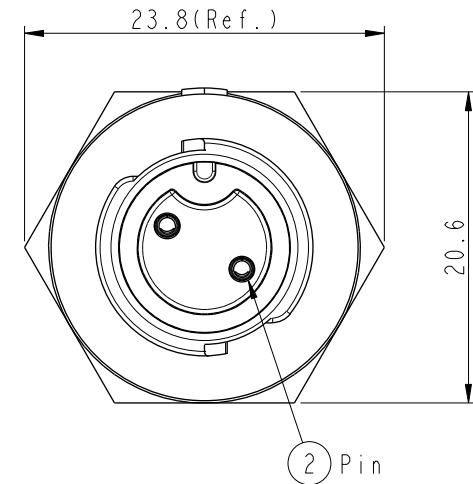

ALTW
 CONFIDENTIAL
 2019-03-15
 R&D DEPT.

REV.	ECN NO.	DATE	SIGN	DESCRIPTION
B	CI90411	2019/03/15	Vicky	Change Note

Pin Assignments
 Front View

Recommended Panel Cut-out

- Note:
- * CC Important Dimension To Check.
 - * Waterproof Rate: IP68, Unmated.
 In 1 meter water within 24 hours
 - * Housing: Thermoplastic, Black.
 - * Pin: Copper Alloy, Gold Plated.
 - * Nut: Thermoplastic, Black.
 - * Gasket: Rubber, Gray.
 - * Panel Thickness Max: 4.5mm
 - * Gasket and Nut are packed separately in PE bags.

UNIT:mm

TITLE X Lok B-Size Receptacle M Conn F 2 Pin			
SCALE 2:1	SIZE A4	SHEET 1 OF 1	
REV. B	WC-REV. A.5	CC : Inspection item	

Amphenol LTW
 安費諾亮泰企業股份有限公司

ITEM NO. BD-02RMFS-OC8001	DRAWN BY Vicky	DATE 2019-03-15
DWG NO. BD-02RMFS-OC8001	CHECKED BY Rita	DATE 2019-03-15
CUSTOMER ALTW	APPROVED BY Max	DATE 2019-03-15