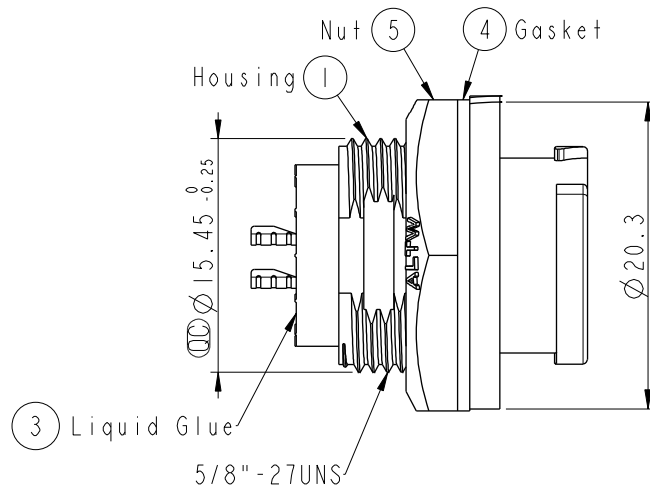

ALTW
 CONFIDENTIAL
 2019-03-15
 R&D DEPT.

REV.	ECN NO.	DATE	SIGN	DESCRIPTION
B	CI90411	2019/03/15	Vicky	Change Note

Pin Assignments
 Front View

Recommended Panel Cut-out

- Note:
- * CC Important Dimension To Check.
 - * Waterproof Rate: IP68, Unmated.
 In 1 meter water within 24 hours
 - * Housing: Thermoplastic, Black.
 - * Pin: Copper Alloy, Gold Plated.
 - * Nut: Thermoplastic, Black.
 - * Gasket: Rubber, Gray.
 - * Panel Thickness Max: 4.5mm
 - * Gasket and Nut are packed separately in PE bags.

UNIT:mm

TITLE X Lok B-Size Receptacle M Conn F 2 Pin			
SCALE 2:1	SIZE A4	SHEET 1 OF 1	
REV. B	WC-REV. A.5	CC : Inspection item	

Amphenol LTW
 安費諾亮泰企業股份有限公司

ITEM NO. BD-02RMFS-OC8001	DRAWN BY Vicky	DATE 2019-03-15
DWG NO. BD-02RMFS-OC8001	CHECKED BY Rita	DATE 2019-03-15
CUSTOMER ALTW	APPROVED BY Max	DATE 2019-03-15