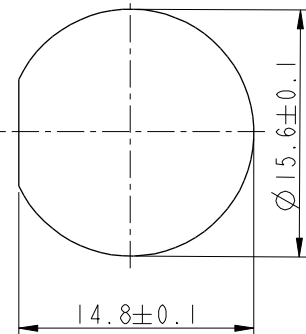

ALTW
 CONFIDENTIAL
 2019-03-15
 R&D DEPT.

REV.	ECN NO.	DATE	SIGN	DESCRIPTION
B	CI90411	2019/03/15	Vicky	Change Note

Pin Assignments
 Front View

Recommended Panel Cut-out

- Note:
- * CC Important Dimension To Check.
 - * Waterproof Rate: IP68, Unmated.
 In 1 meter water within 24 hours
 - * Housing: Thermoplastic, Black.
 - * Pin: Copper Alloy, Gold Plated.
 - * Nut: Thermoplastic, Black.
 - * Gasket: Rubber, Gray.
 - * Panel Thickness Max: 4.5mm
 - * Gasket and Nut are packed separately in PE bags.

UNIT:mm

TITLE X Lok B-Size Receptacle M Conn F 2 Pin			
SCALE 2:1	SIZE A4	SHEET 1 OF 1	
REV. B	WC-REV. A.5	CC : Inspection item	

Amphenol LTW
 安費諾亮泰企業股份有限公司

ITEM NO. BD-02RMFS-OC8001	DRAWN BY Vicky	DATE 2019-03-15
DWG NO. BD-02RMFS-OC8001	CHECKED BY Rita	DATE 2019-03-15
CUSTOMER ALTW	APPROVED BY Max	DATE 2019-03-15