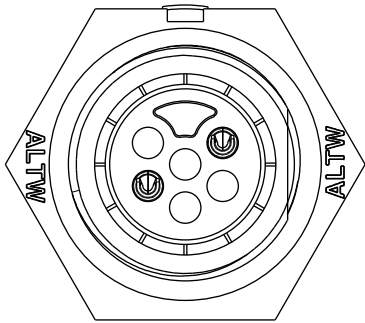

ALTW
 CONFIDENTIAL
 2019-03-15
 R&D DEPT.

REV.	ECN NO.	DATE	SIGN	DESCRIPTION
B	CI90411	2019/03/15	Vicky	Change Note

Pin Assignments
 Front View

Recommended Panel Cut-out

- Note:
- * CC Important Dimension To Check.
 - * Waterproof Rate: IP68, Unmated.
 In 1 meter water within 24 hours
 - * Housing: Thermoplastic, Black.
 - * Pin: Copper Alloy, Gold Plated.
 - * Nut: Thermoplastic, Black.
 - * Gasket: Rubber, Gray.
 - * Panel Thickness Max: 4.5mm
 - * Gasket and Nut are packed separately in PE bags.

UNIT:mm

TITLE X Lok B-Size Receptacle M Conn F 2 Pin			
SCALE 2:1	SIZE A4	SHEET 1 OF 1	
REV. B	WC-REV. A.5	CC : Inspection item	

Amphenol LTW
 安費諾亮泰企業股份有限公司

ITEM NO. BD-02RMFS-OC8001	DRAWN BY Vicky	DATE 2019-03-15
DWG NO. BD-02RMFS-OC8001	CHECKED BY Rita	DATE 2019-03-15
CUSTOMER ALTW	APPROVED BY Max	DATE 2019-03-15