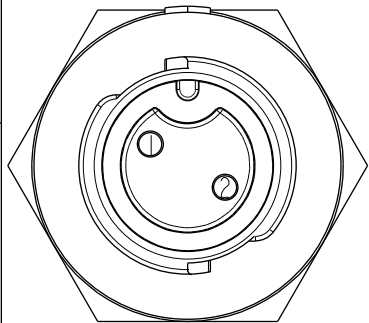

ALTW
 CONFIDENTIAL
 2019-03-15
 R&D DEPT.

REV.	ECN NO.	DATE	SIGN	DESCRIPTION
B	CI90411	2019/03/15	Vicky	Change Note

Pin Assignments
 Front View

Recommended Panel Cut-out

- Note:
- * CC Important Dimension To Check.
 - * Waterproof Rate: IP68, Unmated.
 In 1 meter water within 24 hours
 - * Housing: Thermoplastic, Black.
 - * Pin: Copper Alloy, Gold Plated.
 - * Nut: Thermoplastic, Black.
 - * Gasket: Rubber, Gray.
 - * Panel Thickness Max: 4.5mm
 - * Gasket and Nut are packed separately in PE bags.

UNIT:mm

TITLE X Lok B-Size Receptacle M Conn F 2 Pin			
SCALE 2:1	SIZE A4	SHEET 1 OF 1	
REV. B	WC-REV. A.5	CC : Inspection item	

Amphenol LTW
 安費諾亮泰企業股份有限公司

ITEM NO. BD-02RMFS-OC8001	DRAWN BY Vicky	DATE 2019-03-15
DWG NO. BD-02RMFS-OC8001	CHECKED BY Rita	DATE 2019-03-15
CUSTOMER ALTW	APPROVED BY Max	DATE 2019-03-15