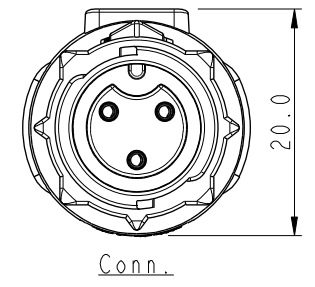

THIS DOCUMENT IS SUBJECT TO CHANGE WITHOUT NOTICE. IT IS CONFIDENTIAL AND A PROPERTY OF Amphenol LTW. DISCLOSURE TO THIRD PARTY HAS TO BE AUTHORIZED BY Amphenol LTW.

REV.	ECN NO.	DATE	SIGN	DESCRIPTION

Pin Assignments Front View

3	Red	紅
2	Brown	棕
1	Black	黑
Conn.	Wire Color	
	Pin Out	

BD-03AMFM-QL8DXX
↑
XX : 01~99Meters
01 : 01Meter
02 : 02Meters
...
99 : 99Meters

Cable Length(L): 01~99Meters

1. Note:
2. $\varnothing$ Important Dimension To Check.
   - Waterproof Rate: IP68 (Mated)
   - Working Voltage Rating: AC 300 V
   - Working Current Rating: 5A
   - Flame Class: UL94V-0 (UV Resistance)
   - Housing: Nylon+GF, Black.
   - Female Pin: Copper Alloy, Gold Plated.
   - Cable: UL21388 20AWG*3C+AL+My PVC Jacket UV Resistant, OD=5.5, Black.
   - Cable Length Tolerance: 01M:±40mm
     02M~05M:±60mm
     06M~10M:±100mm
     11M~30M:±200mm
     31M~99M:±500mm

UNIT:mm		
TOLERANCE	.X ±0.25	
	.XX ±0.1	
	.XXX ±0.05	
ANGLES	±1°	

TITLE X-Lok B-Size Molding M Conn F 3Pin			
SCALE 3:2	SIZE A4	SHEET 1 OF 1	
REV. A	WC-REV. A.2	$\varnothing$: Inspection item	

Amphenol LTW
安費諾亮泰企業股份有限公司

ITEM NO BD-03AMFM-QL8DXX	DRAWN BY Micky	DATE 2014-10-20
DWG NO BD-03AMFM-QL8DXX	CHECKED BY Spring	DATE 2014-10-20
CUSTOMER ALTW	APPROVED BY Kevin	DATE 2014-10-20