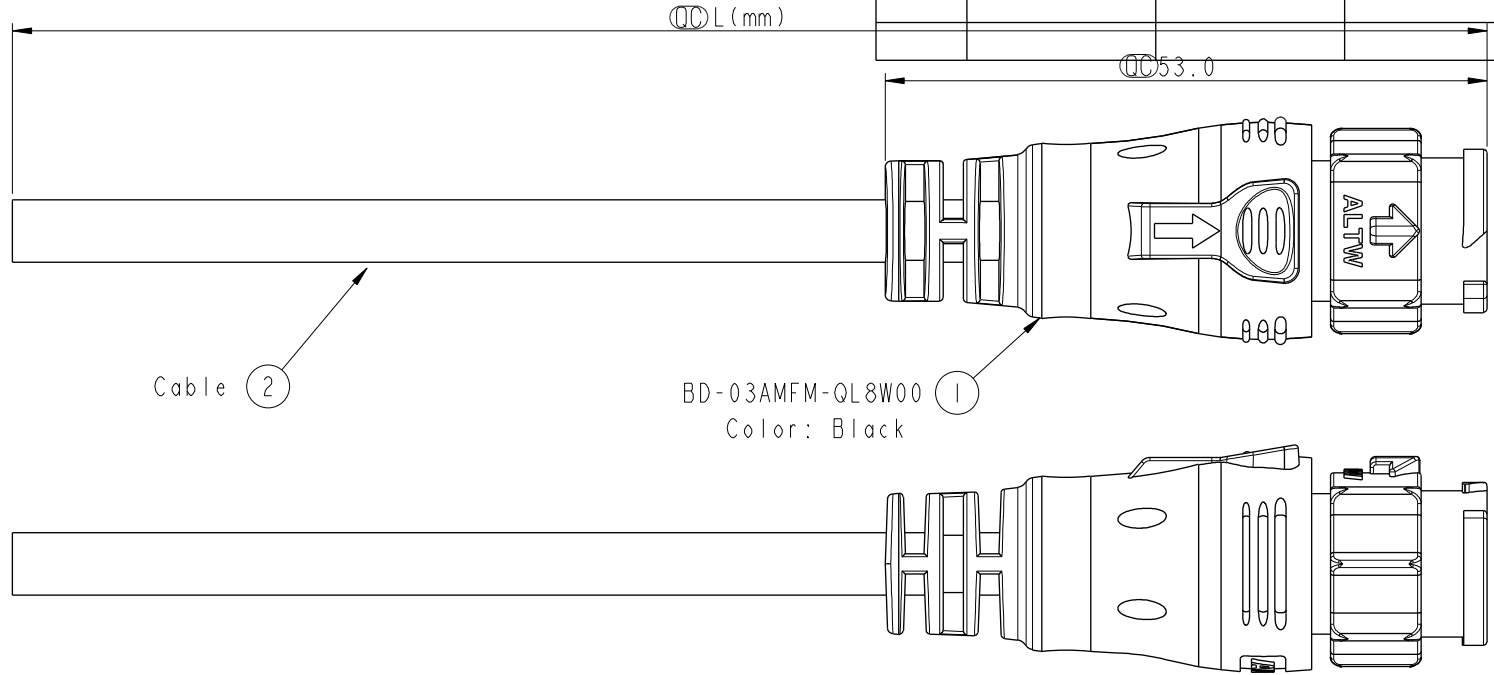

THIS DOCUMENT IS SUBJECT TO CHANGE WITHOUT NOTICE. IT IS CONFIDENTIAL AND A PROPERTY OF Amphenol LTW. DISCLOSURE TO THIRD PARTY HAS TO BE AUTHORIZED BY Amphenol LTW.

REV.	ECN NO.	DATE	SIGN	DESCRIPTION

Pin Assignments Front View

3	Red	紅
2	Brown	棕
1	Black	黑
Conn.	Wire Color	
	Pin Out	

BD-03AMFM-QL8DXX
↑
XX : 01~99Meters
01 : 01Meter
02 : 02Meters
...
99 : 99Meters

Cable Length(L): 01~99Meters

1. Note:
2. $\varnothing$ Important Dimension To Check.
   - Waterproof Rate: IP68 (Mated)
   - Working Voltage Rating: AC 300 V
   - Working Current Rating: 5A
   - Flame Class: UL94V-0 (UV Resistance)
   - Housing: Nylon+GF, Black.
   - Female Pin: Copper Alloy, Gold Plated.
   - Cable: UL21388 20AWG*3C+AL+My PVC Jacket UV Resistant, OD=5.5, Black.
   - Cable Length Tolerance: 01M:±40mm
     02M~05M:±60mm
     06M~10M:±100mm
     11M~30M:±200mm
     31M~99M:±500mm

UNIT:mm		
TOLERANCE	.X ±0.25	
	.XX ±0.1	
	.XXX ±0.05	
ANGLES	±1°	

TITLE X-Lok B-Size Molding M Conn F 3Pin			
SCALE 3:2	SIZE A4	SHEET 1 OF 1	
REV. A	WC-REV. A.2	$\varnothing$: Inspection item	

Amphenol LTW
安費諾亮泰企業股份有限公司

ITEM NO BD-03AMFM-QL8DXX	DRAWN BY Micky	DATE 2014-10-20
DWG NO BD-03AMFM-QL8DXX	CHECKED BY Spring	DATE 2014-10-20
CUSTOMER ALTW	APPROVED BY Kevin	DATE 2014-10-20