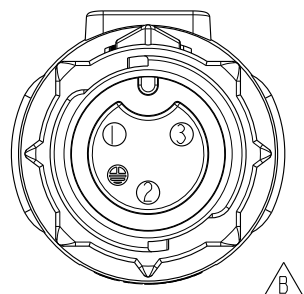

Pin Assignments  
Front View

3	White	白
2	Green	綠
1	Black	黑
Conn.	Wire Color	
	Pin Out	

BD-03AMFM-QL8E XX  
 XX : 01~99Meters  
 01 : 01Meter  
 02 : 02Meters  
 ...  
 99 : 99Meters

Cable Length(L): 01~99Meters

- Note:
- \*  $\varnothing$  Important Dimension To Check.
  - \* Waterproof Rate: IP68 (Mated)  
(in 1 meter water within 24 hours)
  - \* Working Voltage Rating: AC 300 V
  - \* Working Current Rating: 5A
  - \* Housing: Nylon+GF, Black.
  - \* Female Pin: Copper Alloy, Gold Plated.
  - \* Cable: SJTW 18AWG\*3C + Filler  
PVC Jacket UV Resistant, OD=8.0, Black.
  - \* Cable Length Tolerance: 01M:±40mm  
02M~05M:±60mm  
06M~10M:±100mm  
11M~30M:±200mm  
31M~99M:±500mm

UNIT:mm	
TOLERANCE	±0.5

TITLE X-Lok B-Size (Power) Molding M Conn F 3 Pin			
SCALE 3:2	SIZE A4	SHEET 1 OF 1	
REV. B	WC-REV. A.1	$\varnothing$ : Inspection item	

**Amphenol LTW**  
 安費諾亮泰企業股份有限公司

ITEM NO	DRAWN BY Tom Gu	DATE 2016-07-18
DWG NO BD-03AMFM-QL8EXX	CHECKED BY Spring Liu	DATE 2016-07-18
CUSTOMER ALTW	APPROVED BY Kevin Hu	DATE 2016-07-18