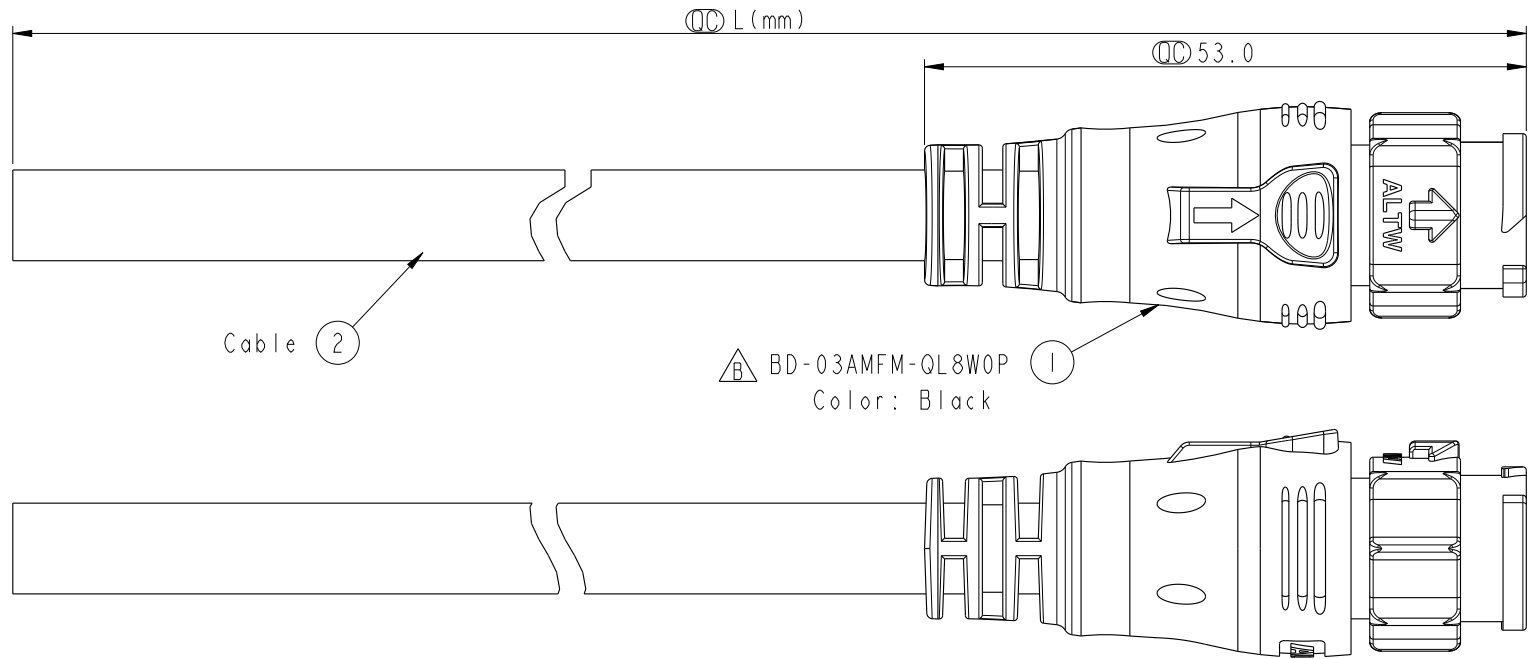

Pin Assignments  
Front View

3	White	白
2	Green	綠
1	Black	黑
Conn.	Wire Color	
	Pin Out	

BD-03AMFM-QL8E XX  
 XX : 01~99Meters  
 01 : 01Meter  
 02 : 02Meters  
 ...  
 99 : 99Meters

Cable Length(L): 01~99Meters

- Note:
- \*  $\varnothing$  Important Dimension To Check.
  - \* Waterproof Rate: IP68 (Mated)  
(in 1 meter water within 24 hours)
  - \* Working Voltage Rating: AC 300 V
  - \* Working Current Rating: 5A
  - \* Housing: Nylon+GF, Black.
  - \* Female Pin: Copper Alloy, Gold Plated.
  - \* Cable: SJTW 18AWG\*3C + Filler  
PVC Jacket UV Resistant, OD=8.0, Black.
  - \* Cable Length Tolerance: 01M:±40mm  
02M~05M:±60mm  
06M~10M:±100mm  
11M~30M:±200mm  
31M~99M:±500mm

UNIT:mm	
TOLERANCE	±0.5

TITLE X-Lok B-Size (Power) Molding M Conn F 3 Pin			
SCALE 3:2	SIZE A4	SHEET 1 OF 1	
REV. B	WC-REV. A.1	$\varnothing$ : Inspection item	

**Amphenol LTW**  
 安費諾亮泰企業股份有限公司

ITEM NO	DRAWN BY Tom Gu	DATE 2016-07-18
DWG NO BD-03AMFM-QL8EXX	CHECKED BY Spring Liu	DATE 2016-07-18
CUSTOMER ALTW	APPROVED BY Kevin Hu	DATE 2016-07-18