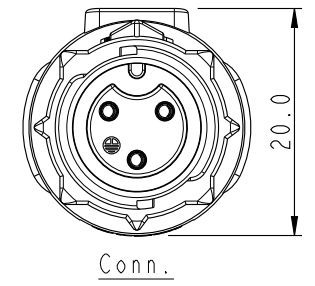

Pin Assignments  
Front View

3	White	白
2	Green	綠
1	Black	黑
Conn.	Wire Color	
	Pin Out	

BD-03AMFM-QL8E XX  
 XX : 01~99Meters  
 01 : 01Meter  
 02 : 02Meters  
 ...  
 99 : 99Meters

Cable Length(L): 01~99Meters

- Note:
- \*  $\varnothing$  Important Dimension To Check.
  - \* Waterproof Rate: IP68 (Mated)  
(in 1 meter water within 24 hours)
  - \* Working Voltage Rating: AC 300 V
  - \* Working Current Rating: 5A
  - \* Housing: Nylon+GF, Black.
  - \* Female Pin: Copper Alloy, Gold Plated.
  - \* Cable: SJTW 18AWG\*3C + Filler  
PVC Jacket UV Resistant, OD=8.0, Black.
  - \* Cable Length Tolerance: 01M:±40mm  
02M~05M:±60mm  
06M~10M:±100mm  
11M~30M:±200mm  
31M~99M:±500mm

UNIT:mm	
TOLERANCE	±0.5

TITLE X-Lok B-Size (Power) Molding M Conn F 3 Pin			
SCALE 3:2	SIZE A4	SHEET 1 OF 1	
REV. B	WC-REV. A.1	$\varnothing$ : Inspection item	

**Amphenol LTW**  
 安費諾亮泰企業股份有限公司

ITEM NO	DRAWN BY Tom Gu	DATE 2016-07-18
DWG NO BD-03AMFM-QL8EXX	CHECKED BY Spring Liu	DATE 2016-07-18
CUSTOMER ALTW	APPROVED BY Kevin Hu	DATE 2016-07-18