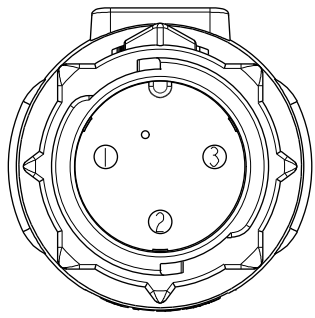

BD-03AMMM-QL8W00 (1)
Color: Black

BD-03AMMM-QL8DXX
 XX : 01~99Meters
 01 : 01Meter
 02 : 02Meters
 :
 :
 99 : 99Meters
 Cable Length(L):01~99Meters

- Note:
- * (CC) Important Dimension To Check.
 - * Waterproof Rate: IP67(Mated)
 - * Working Voltage Rating: AC 300 V
 - * Working Current Rating: 5A
 - * Flame Class: UL94V-0 (UV Resistance)
 - * Housing: Nylon+GF, Black.
 - * Male Pin: Copper Alloy, Gold Plated.
 - * Cable: UL21388 20AWG*3C+AL+My
PVC Jacket UV Resistant, OD=5.5, Black.
 - * Cable Length Tolerance: 01M:±40mm
02M~05M:±60mm
06M~10M:±100mm
11M~30M:±200mm
31M~99M:±500mm

Pin Assignments
Front View

3	Red	紅
2	Brown	棕
1	Black	黑
Conn.	Wire Color	
Pin Out		

UNIT:mm		
TOLERANCE .X	±0.5	

TITLE X-Lok B-Size Molding M Conn M 3 Pin			
SCALE 3:2	SIZE A4	SHEET 1	OF 1
REV. A	WC-REV. A.1	(CC): Inspection item	