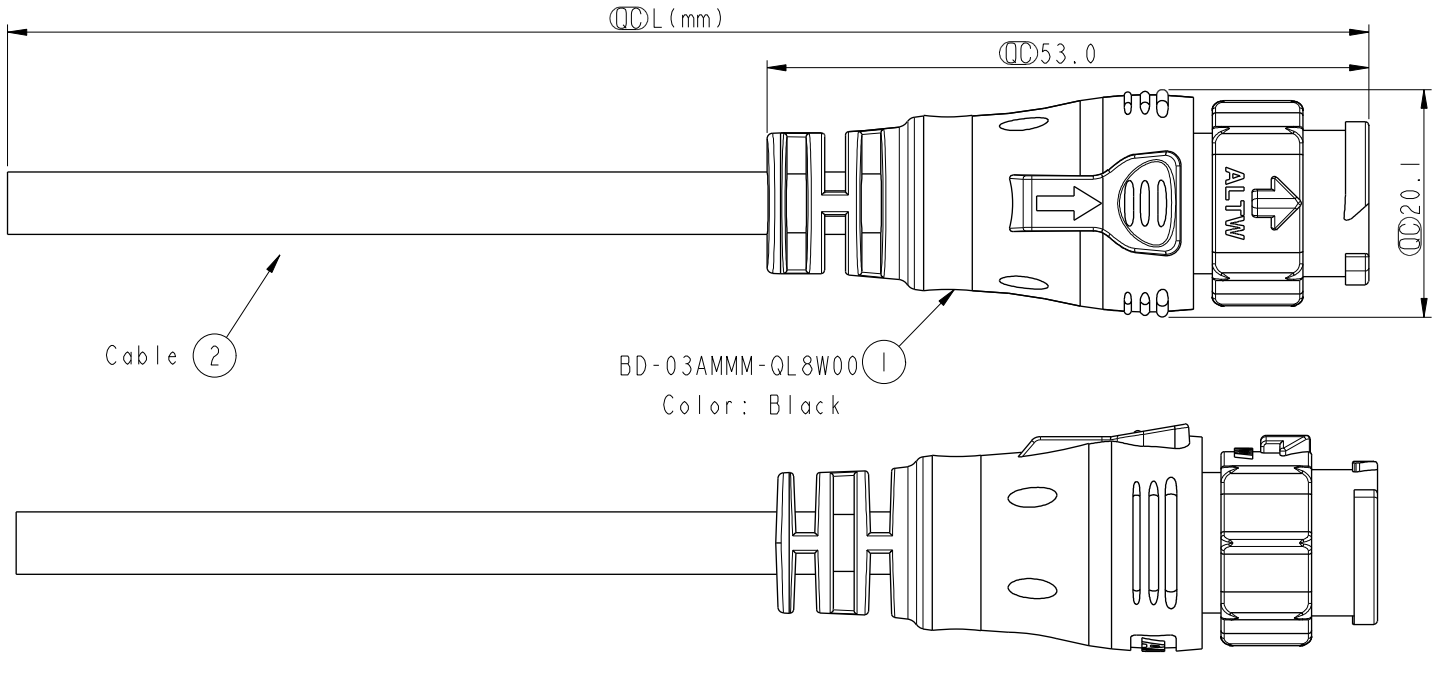

THIS DOCUMENT IS SUBJECT TO CHANGE WITHOUT NOTICE. IT IS CONFIDENTIAL AND A PROPERTY OF AMPHENOL LTW. DISCLOSURE TO THIRD PARTY HAS TO BE AUTHORIZED BY AMPHENOL LTW.

REV.	ECN NO.	DATE	SIGN	DESCRIPTION

Cable (2)

BD-03AMMM-QL8W00 (1)
Color: Black

BD-03AMMM-QL8DXX
XX : 01~99Meters
01 : 01Meter
02 : 02Meters
:
:
99 : 99Meters
Cable Length(L):01~99Meters

1. Note:
2. (CC) Important Dimension To Check.
   - Waterproof Rate: IP67(Mated)
   - Working Voltage Rating: AC 300 V
   - Working Current Rating: 5A
   - Flame Class: UL94V-0 (UV Resistance)
   - Housing: Nylon+GF, Black.
   - Male Pin: Copper Alloy, Gold Plated.
   - Cable: UL21388 20AWG*3C+AL+My
     PVC Jacket UV Resistant, OD=5.5, Black.
   - Cable Length Tolerance: 01M:±40mm
     02M~05M:±60mm
     06M~10M:±100mm
     11M~30M:±200mm
     31M~99M:±500mm