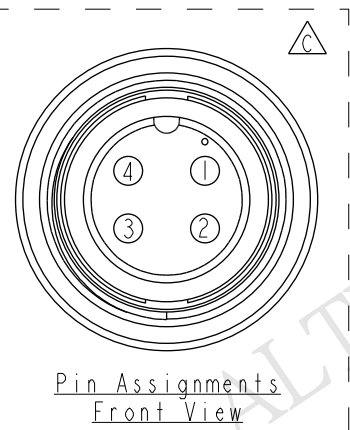

**ALTW**  
**CONFIDENTIAL**  
 2014-11-21  
**R&D DEPT.**

- Note:
- \* ∅ Important Dimension To Check.
  - \* Waterproof Rate: IP67
  - \* Housing: Nylon+GF, Black
  - \* Female Pin: Copper Alloy, Gold Plated
  - \* O-Ring: EPDM, Black
  - \* Screw Nut: Nylon+GF, Black
  - \* Gasket: EPDM, Black
  - \* Clamp Ring: Nylon, Black
  - \* Seal: EPDM, Black
  - \* Sealing Nut: Nylon, Black
  - \* Seal For Cable OD: ∅ 4.5mm~∅ 6.5mm  
(防水墊圈線徑: ∅ 4.5mm~∅ 6.5mm)
  - \* One Set Unassembled In One PE Bag  
(每一組未組裝, 放置於一個PE袋, 並封口)

UNIT: mm		TITLE		ITEM NO.	DRAWN BY	DATE
		STANDARD ASSY SCREW 4PIN F CONN F PIN		BD-04BFFA-SL7001	Vicky	2014-11-21
TOLERANCE	.X ±0.25 .XX ±0.1 .XXX ±0.05 ANGLES ±1°	SCALE	SIZE	DWG NO.	CHECKED BY	DATE
		5:4	A4	BD-04BFFA-SL7001	Sam	2014-11-21
		REV.	WC-REV.	CUSTOMER	APPROVED BY	DATE
		D	A.2	ALTW	Rita	2014-11-21
			∅: Inspection item			