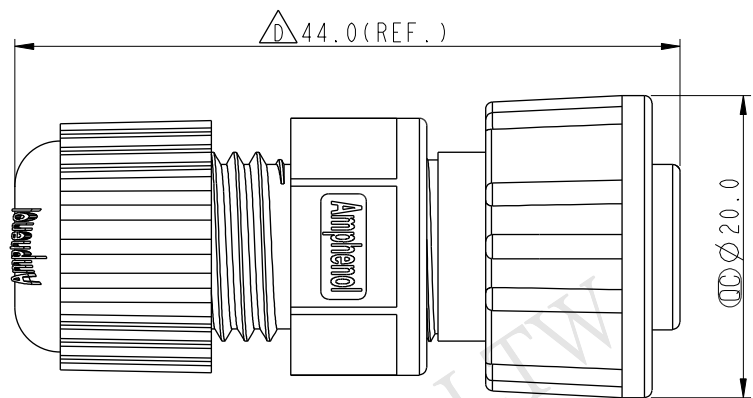

**ALTW**  
**CONFIDENTIAL**  
 2014-11-21  
**R&D DEPT.**

- Note:
- \* ∅ Important Dimension To Check.
  - \* Waterproof Rate: IP67
  - \* Housing: Nylon+GF, Black
  - \* Female Pin: Copper Alloy, Gold Plated
  - \* O-Ring: EPDM, Black
  - \* Screw Nut: Nylon+GF, Black
  - \* Gasket: EPDM, Black
  - \* Clamp Ring: Nylon, Black
  - \* Seal: EPDM, Black
  - \* Sealing Nut: Nylon, Black
  - \* Seal For Cable OD: ∅ 4.5mm~∅ 6.5mm  
(防水墊圈線徑: ∅ 4.5mm~∅ 6.5mm)
  - \* One Set Unassembled In One PE Bag  
(每一組未組裝, 放置於一個PE袋, 並封口)

UNIT: mm		TITLE		ITEM NO.	DRAWN BY	DATE
		STANDARD ASSY SCREW 4PIN F CONN F PIN		BD-04BFFA-SL7001	Vicky	2014-11-21
TOLERANCE	.X ±0.25 .XX ±0.1 .XXX ±0.05 ANGLES ±1°	SCALE	SIZE	DWG NO.	CHECKED BY	DATE
		5:4	A4	BD-04BFFA-SL7001	Sam	2014-11-21
		REV.	WC-REV.	CUSTOMER	APPROVED BY	DATE
		D	A.2	ALTW	Rita	2014-11-21
			∅: Inspection item			