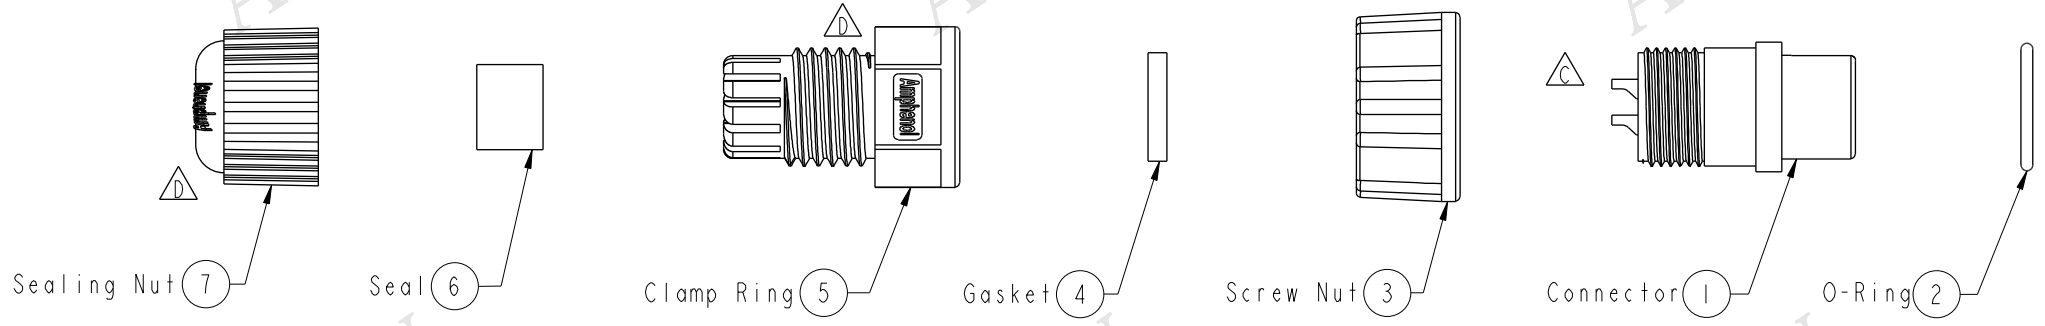

**ALTW**  
**CONFIDENTIAL**  
 2014-11-21  
**R&D DEPT.**

- Note:
- \* ∅ Important Dimension To Check.
  - \* Waterproof Rate: IP67
  - \* Housing: Nylon+GF, Black
  - \* Female Pin: Copper Alloy, Gold Plated
  - \* O-Ring: EPDM, Black
  - \* Screw Nut: Nylon+GF, Black
  - \* Gasket: EPDM, Black
  - \* Clamp Ring: Nylon, Black
  - \* Seal: EPDM, Black
  - \* Sealing Nut: Nylon, Black
  - \* Seal For Cable OD: ∅ 4.5mm~∅ 6.5mm  
(防水墊圈線徑: ∅ 4.5mm~∅ 6.5mm)
  - \* One Set Unassembled In One PE Bag  
(每一組未組裝, 放置於一個PE袋, 並封口)

UNIT: mm		TITLE		ITEM NO.	DRAWN BY	DATE
		STANDARD ASSY SCREW 4PIN F CONN F PIN		BD-04BFFA-SL7001	Vicky	2014-11-21
TOLERANCE	.X ±0.25 .XX ±0.1 .XXX ±0.05 ANGLES ±1°	SCALE	SIZE	DWG NO.	CHECKED BY	DATE
		5:4	A4	BD-04BFFA-SL7001	Sam	2014-11-21
		REV.	WC-REV.	CUSTOMER	APPROVED BY	DATE
		D	A.2	ALTW	Rita	2014-11-21
			∅: Inspection item			