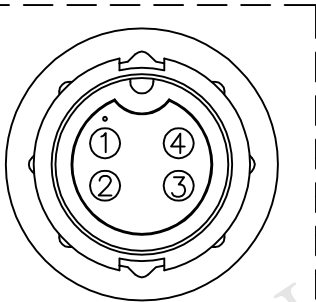

REV.	ECN NO.	DATE	SIGN	DESCRIPTION
B	LEN1590430~34	2015/09/11	Ruru	Change Logo & Note

BD-04BMFM-LL7AXX
 XX:01~99Meter
 01:01Meter
 02:02Meters
 ...
 99:99Meters
 Cable Length(L):01~99Meters

- Note:
- * @C Important Dimension.
 - * Waterproof Rate: IP67
 - * Housing: Nylon+GF, UV Resistant
 - * Female Pin: Copper Alloy, Gold Plated
 - * Cable: UL2464 24#*4C+Drain+Al/My, UV Resistant ,OD=5.8mm, Black
 - * Cable Length Tolerance: 01M: ±40mm
 02M~05M: ±60mm
 06M~10M: ±100mm
 11M~30M: ±200mm
 31M~99M: ±500mm

Pin Assignments
 Front View 前視圖

Yellow	黃	4
Red	紅	3
Green	綠	2
White	白	1
Wire Color		Conn.
Pin Out		

UNIT:mm		TITLE
TOLERANCE		Standard,Cable Lock 4Pin M Conn F Pin
±0.5 mm		
SCALE	Free	SHEET 1 OF 1
REV. B	SIZE A4	@C :Inspection Item