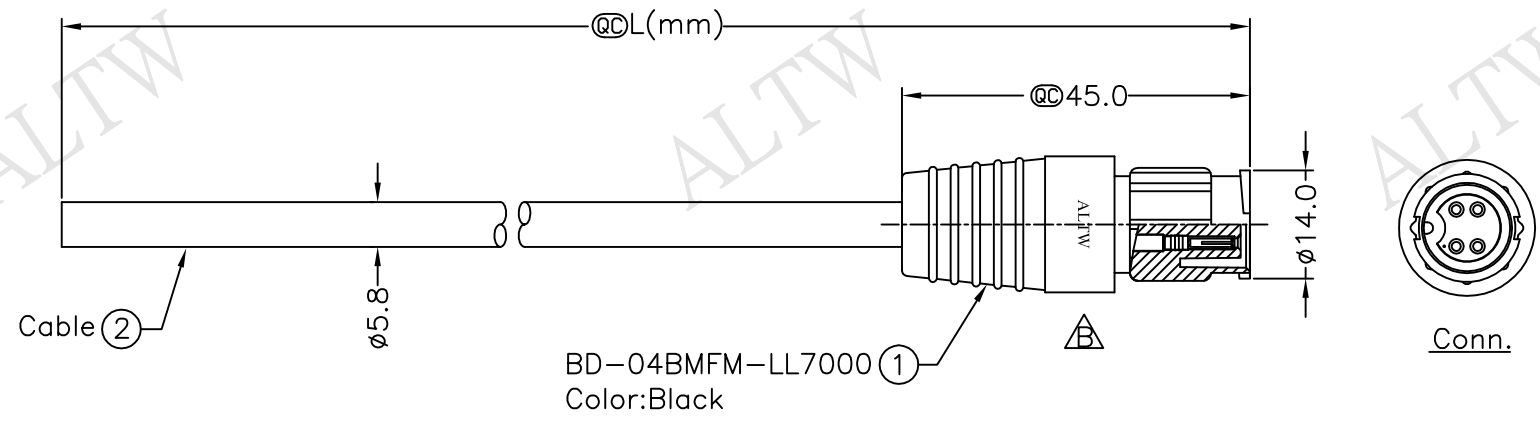

REV.	ECN NO.	DATE	SIGN	DESCRIPTION
B	LEN1590430~34	2015/09/11	Ruru	Change Logo & Note

BD-04BMFM-LL7AXX
 XX:01~99Meter
 01:01Meter
 02:02Meters
 ...
 99:99Meters
 Cable Length(L):01~99Meters

- Note:
- * @C Important Dimension.
 - * Waterproof Rate: IP67
 - * Housing: Nylon+GF, UV Resistant
 - * Female Pin: Copper Alloy, Gold Plated
 - * Cable: UL2464 24#*4C+Drain+Al/My, UV Resistant ,OD=5.8mm, Black
 - * Cable Length Tolerance: 01M: ±40mm
 02M~05M: ±60mm
 06M~10M: ±100mm
 11M~30M: ±200mm
 31M~99M: ±500mm

Pin Assignments
 Front View 前視圖

Yellow	黃	4
Red	紅	3
Green	綠	2
White	白	1
Wire Color		Conn.
Pin Out		

UNIT:mm		TITLE
TOLERANCE		Standard,Cable Lock 4Pin M Conn F Pin
±0.5 mm		
SCALE	Free	SHEET 1 OF 1
REV. B	SIZE A4	@C :Inspection Item