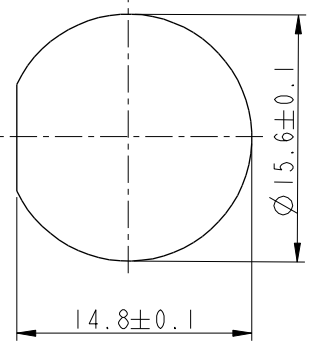

ALTW
CONFIDENTIAL
2019-03-19
R&D DEPT.

REV.	ECN NO.	DATE	SIGN	DESCRIPTION
B	CI90411	2019/03/19	Vicky	Change Note

Pin Assignments
Front View

Recommended Panel Cut-out

- Note:**
- * Ⓞ Important Dimension To Check.
 - * Waterproof Rate: IP68, Unmated.
In 1 meter water within 24 hours
 - * Housing: Thermoplastic, Black.
 - * Pin: Copper Alloy, Gold Plated.
 - * Nut: Thermoplastic, Black.
 - * Gasket: Rubber, Gray.
 - * Panel Thickness Max: 4.5mm
 - * Gasket and Nut are packed separately in PE bags.

UNIT:mm
TOLERANCE
.X ±0.25

TITLE
X Lok B-Size
Receptacle M Conn F 4 Pin

SCALE 2:1 SIZE A4 SHEET 1 OF 1

REV. B WC-REV. A.4 Ⓞ : Inspection item

Amphenol LTW
安費諾亮泰企業股份有限公司

ITEM NO BD-04RMFS-0C8001	DRAWN BY Vicky	DATE 2019-03-19
DWG NO BD-04RMFS-0C8001	CHECKED BY Rita	DATE 2019-03-19
CUSTOMER ALTW	APPROVED BY Max	DATE 2019-03-19