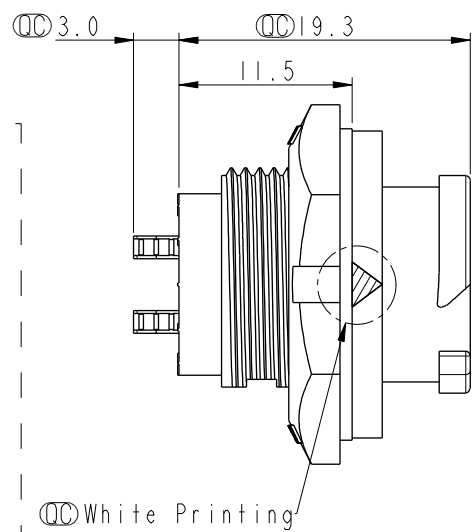

ALTW
CONFIDENTIAL
2019-03-19
R&D DEPT.

REV.	ECN NO.	DATE	SIGN	DESCRIPTION
B	CI90411	2019/03/19	Vicky	Change Note

Pin Assignments
Front View

Recommended Panel Cut-out

- Note:**
- * Ⓞ Important Dimension To Check.
 - * Waterproof Rate: IP68, Unmated.
In 1 meter water within 24 hours
 - * Housing: Thermoplastic, Black.
 - * Pin: Copper Alloy, Gold Plated.
 - * Nut: Thermoplastic, Black.
 - * Gasket: Rubber, Gray.
 - * Panel Thickness Max: 4.5mm
 - * Gasket and Nut are packed separately in PE bags.

UNIT:mm
TOLERANCE
.X ±0.25

TITLE
X Lok B-Size
Receptacle M Conn F 4 Pin

SCALE 2:1 SIZE A4 SHEET 1 OF 1

REV. B WC-REV. A.4 Ⓞ : Inspection item

Amphenol LTW
安費諾亮泰企業股份有限公司

ITEM NO BD-04RMFS-0C8001	DRAWN BY Vicky	DATE 2019-03-19
DWG NO BD-04RMFS-0C8001	CHECKED BY Rita	DATE 2019-03-19
CUSTOMER ALTW	APPROVED BY Max	DATE 2019-03-19