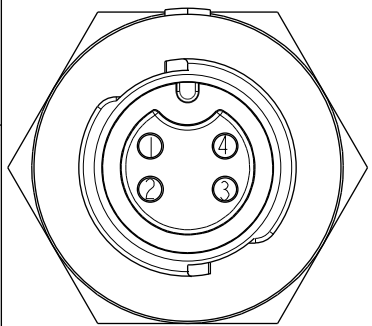

ALTW
CONFIDENTIAL
2019-03-19
R&D DEPT.

REV.	ECN NO.	DATE	SIGN	DESCRIPTION
B	CI90411	2019/03/19	Vicky	Change Note

Pin Assignments
Front View

Recommended Panel Cut-out

- Note:**
- * Ⓞ Important Dimension To Check.
 - * Waterproof Rate: IP68, Unmated.
In 1 meter water within 24 hours
 - * Housing: Thermoplastic, Black.
 - * Pin: Copper Alloy, Gold Plated.
 - * Nut: Thermoplastic, Black.
 - * Gasket: Rubber, Gray.
 - * Panel Thickness Max: 4.5mm
 - * Gasket and Nut are packed separately in PE bags.

UNIT:mm
TOLERANCE
.X ±0.25

TITLE
X Lok B-Size
Receptacle M Conn F 4 Pin

SCALE 2:1 SIZE A4 SHEET 1 OF 1

REV. B WC-REV. A.4 Ⓞ : Inspection item

Amphenol LTW
安費諾亮泰企業股份有限公司

ITEM NO BD-04RMFS-0C8001	DRAWN BY Vicky	DATE 2019-03-19
DWG NO BD-04RMFS-0C8001	CHECKED BY Rita	DATE 2019-03-19
CUSTOMER ALTW	APPROVED BY Max	DATE 2019-03-19