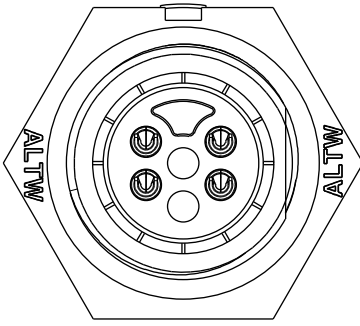

ALTW
CONFIDENTIAL
2019-03-19
R&D DEPT.

REV.	ECN NO.	DATE	SIGN	DESCRIPTION
B	CI90411	2019/03/19	Vicky	Change Note

Pin Assignments
Front View

Recommended Panel Cut-out

- Note:**
- * Ⓞ Important Dimension To Check.
 - * Waterproof Rate: IP68, Unmated.
In 1 meter water within 24 hours
 - * Housing: Thermoplastic, Black.
 - * Pin: Copper Alloy, Gold Plated.
 - * Nut: Thermoplastic, Black.
 - * Gasket: Rubber, Gray.
 - * Panel Thickness Max: 4.5mm
 - * Gasket and Nut are packed separately in PE bags.

UNIT:mm
TOLERANCE
.X ±0.25

TITLE
X Lok B-Size
Receptacle M Conn F 4 Pin

SCALE 2:1 SIZE A4 SHEET 1 OF 1

REV. B WC-REV. A.4 Ⓞ : Inspection item

Amphenol LTW
安費諾亮泰企業股份有限公司

ITEM NO BD-04RMFS-0C8001	DRAWN BY Vicky	DATE 2019-03-19
DWG NO BD-04RMFS-0C8001	CHECKED BY Rita	DATE 2019-03-19
CUSTOMER ALTW	APPROVED BY Max	DATE 2019-03-19