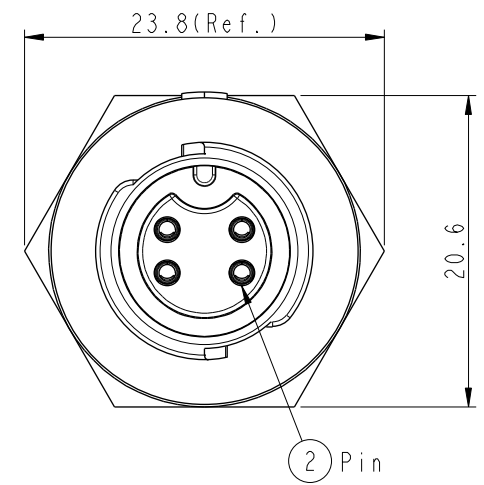

ALTW
CONFIDENTIAL
2019-03-19
R&D DEPT.

REV.	ECN NO.	DATE	SIGN	DESCRIPTION
B	CI90411	2019/03/19	Vicky	Change Note

Pin Assignments
Front View

Recommended Panel Cut-out

- Note:**
- * Ⓞ Important Dimension To Check.
 - * Waterproof Rate: IP68, Unmated.
In 1 meter water within 24 hours
 - * Housing: Thermoplastic, Black.
 - * Pin: Copper Alloy, Gold Plated.
 - * Nut: Thermoplastic, Black.
 - * Gasket: Rubber, Gray.
 - * Panel Thickness Max: 4.5mm
 - * Gasket and Nut are packed separately in PE bags.

UNIT:mm
TOLERANCE
.X ±0.25

TITLE
X Lok B-Size
Receptacle M Conn F 4 Pin

SCALE 2:1 SIZE A4 SHEET 1 OF 1

REV. B WC-REV. A.4 Ⓞ : Inspection item

Amphenol LTW
安費諾亮泰企業股份有限公司

ITEM NO BD-04RMFS-0C8001	DRAWN BY Vicky	DATE 2019-03-19
DWG NO BD-04RMFS-0C8001	CHECKED BY Rita	DATE 2019-03-19
CUSTOMER ALTW	APPROVED BY Max	DATE 2019-03-19