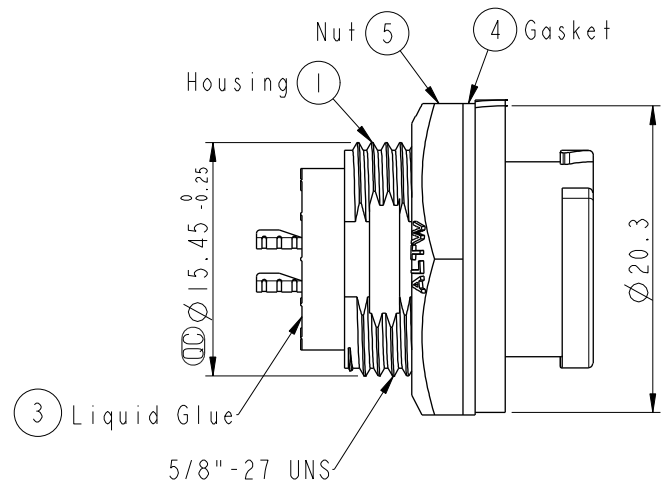

ALTW
CONFIDENTIAL
2019-03-19
R&D DEPT.

REV.	ECN NO.	DATE	SIGN	DESCRIPTION
B	CI90411	2019/03/19	Vicky	Change Note

Pin Assignments
Front View

Recommended Panel Cut-out

- Note:**
- * Ⓞ Important Dimension To Check.
 - * Waterproof Rate: IP68, Unmated.
In 1 meter water within 24 hours
 - * Housing: Thermoplastic, Black.
 - * Pin: Copper Alloy, Gold Plated.
 - * Nut: Thermoplastic, Black.
 - * Gasket: Rubber, Gray.
 - * Panel Thickness Max: 4.5mm
 - * Gasket and Nut are packed separately in PE bags.

UNIT:mm
TOLERANCE
.X ±0.25

TITLE
X Lok B-Size
Receptacle M Conn F 4 Pin

SCALE 2:1 SIZE A4 SHEET 1 OF 1

REV. B WC-REV. A.4 Ⓞ : Inspection item

Amphenol LTW
安費諾亮泰企業股份有限公司

ITEM NO BD-04RMFS-0C8001	DRAWN BY Vicky	DATE 2019-03-19
DWG NO BD-04RMFS-0C8001	CHECKED BY Rita	DATE 2019-03-19
CUSTOMER ALTW	APPROVED BY Max	DATE 2019-03-19