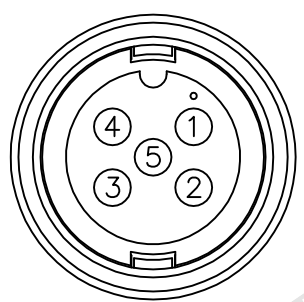

REV.	ECN NO.	DATE	SIGN	DESCRIPTION
B	LEN-960151~155	2009/06/16	Li Xiu Zhi	Change 5.8 to 5.0
C	LEN11A0035~039	2011/08/23	Jiang Jun Hua	Change SR View
D	LEN1620066~070	2016/01/07	Ruru	Change Logo

BD-05AFFM-LR7AXX
 XX:01~99Meter
 01:01Meter
 02:02Meters
 :
 :
 99:99Meters
 Cable Length(L):01~99Meters

- Note:
- * @C Important Dimension To Check.
 - * Waterproof Rate: IP67
 - * Housing: Black, Nylon+GF
 - * Pin: Copper Alloy, Gold Plated
 - * Cable: Black, UL2464 24AWG*5C+D+AL PVC Jacket (UV Resistant) OD=5.0
 - * Cable Length Tolerance: 01M:±40mm
 02M~05M:±60mm
 06M~10M:±100mm
 11M~30M:±200mm
 31M~99M:±500mm

Pin Assignments
Front View

5	Green	綠
4	White	白
3	Black	黑
2	Blue	藍
1	Brown	棕
Conn.	Wire Color	
Pin Out		

UNIT:mm	
TOLERANCE	±0.5 mm

TITLE		Standard	
Cable Lock 5Pin F Conn. F Pin			
SCALE	Free	SHEET	1 OF 1
REV.	D	SIZE	A4
QC : Inspection Item			