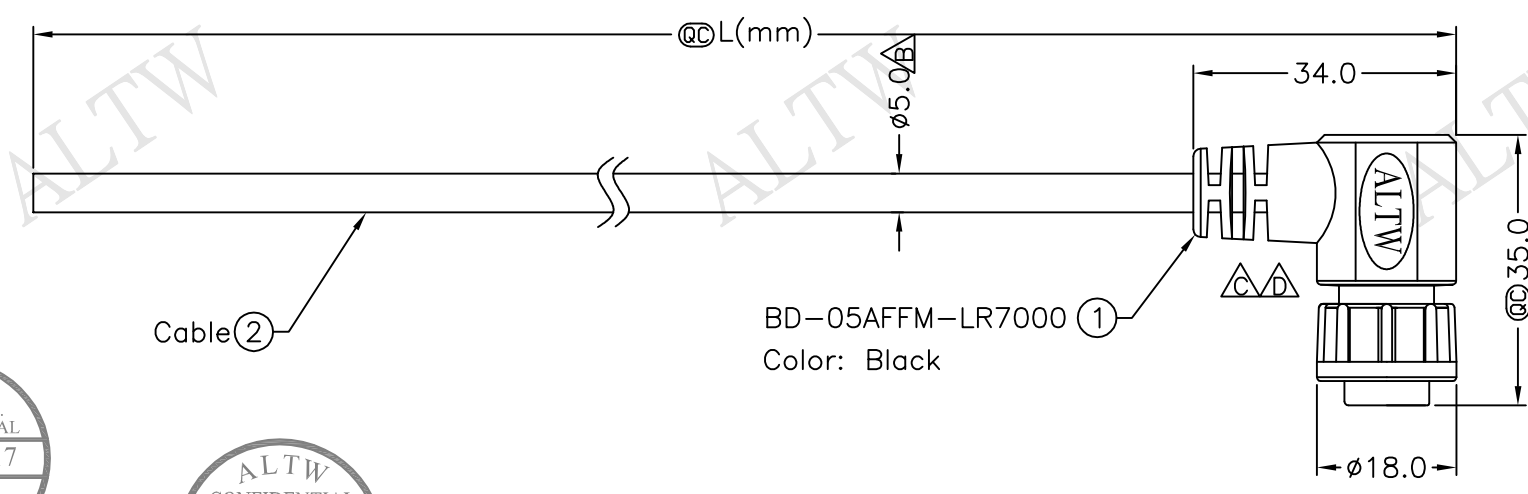

REV.	ECN NO.	DATE	SIGN	DESCRIPTION
B	LEN-960151~155	2009/06/16	Li Xiu Zhi	Change 5.8 to 5.0
C	LEN11A0035~039	2011/08/23	Jiang Jun Hua	Change SR View
D	LEN1620066~070	2016/01/07	Ruru	Change Logo

BD-05AFFM-LR7AXX
 XX:01~99Meter
 01:01Meter
 02:02Meters
 :
 :
 99:99Meters
 Cable Length(L):01~99Meters

- Note:
- * @C Important Dimension To Check.
 - * Waterproof Rate: IP67
 - * Housing: Black, Nylon+GF
 - * Pin: Copper Alloy, Gold Plated
 - * Cable: Black, UL2464 24AWG*5C+D+AL PVC Jacket (UV Resistant) OD=5.0
 - * Cable Length Tolerance: 01M:±40mm
 02M~05M:±60mm
 06M~10M:±100mm
 11M~30M:±200mm
 31M~99M:±500mm

Pin Assignments
Front View

5	Green	綠
4	White	白
3	Black	黑
2	Blue	藍
1	Brown	棕
Conn.	Wire Color	
Pin Out		

UNIT:mm	
TOLERANCE	±0.5 mm

TITLE		Standard	
Cable Lock 5Pin F Conn. F Pin			
SCALE	Free	SHEET	1 OF 1
REV.	D	SIZE	A4
QC : Inspection Item			