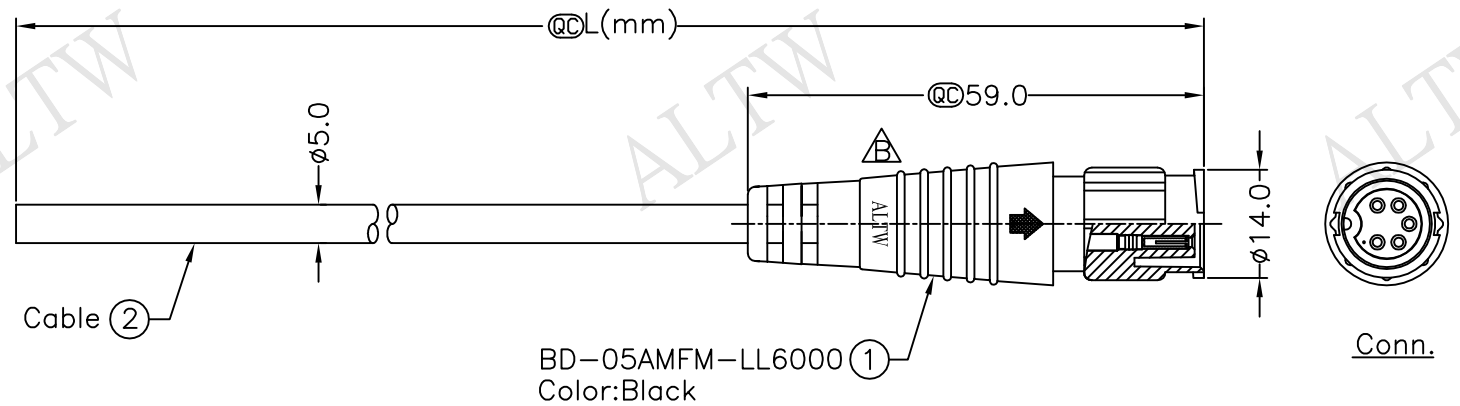

REV.	ECN NO.	DATE	SIGN	DESCRIPTION
B	LEN1630347~350	2016/02/16	Ruru	Change Logo & Note

BD-05AMFM-LL6000 ①  
Color:Black

BD-05AMFM-LL6AXX  
 XX:01~99Meter  
 01:01Meter  
 02:02Meters  
 ...  
 99:99Meters  
 Cable Length(L):01~99Meters

- Note:
- \* @C Important Dimension.
  - \* Waterproof Rate: IP66
  - \* Housing: Nylon+GF, Black
  - \* Female Pin: Copper Alloy, Gold Plated
  - \* Cable: UL2464 24#\*5C+Drain+Al/My, UV Resistant, OD=5.0mm, Black

- △B\* Cable Length Tolerance: 01M: ±40mm  
 02M~05M: ±60mm  
 06M~10M: ±100mm  
 11M~30M: ±200mm  
 31M~99M: ±500mm

Pin Assignments  
Front View 前視圖

Green	綠	5
White	白	4
Black	黑	3
Blue	藍	2
Brown	棕	1
Wire Color		Conn.
Pin Out		

UNIT:mm		TITLE	Standard,Cable Lock 5Pin M Conn F Pin		ITEM NO	DRAWN BY	DATE
TOLERANCE	±0.5 mm	SCALE	1:1	SHEET 1 OF 1	DWG NO	CHECKED BY	DATE
		REV.	B	SIZE A4	CUSTOMER	APPROVED BY	DATE
				@C :Inspection Item	ALTW	Lisa	2016/02/16