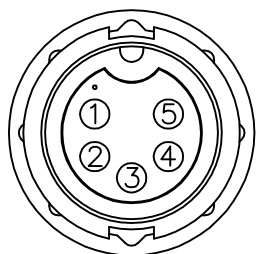

REV.	ECN NO.	DATE	SIGN	DESCRIPTION
B	LEN1630347~350	2016/02/16	Ruru	Change Logo & Note

BD-05AMFM-LL6000 ①  
Color:Black

BD-05AMFM-LL6AXX  
 XX:01~99Meter  
 01:01Meter  
 02:02Meters  
 ...  
 99:99Meters  
 Cable Length(L):01~99Meters

- Note:
- \* @C Important Dimension.
  - \* Waterproof Rate: IP66
  - \* Housing: Nylon+GF, Black
  - \* Female Pin: Copper Alloy, Gold Plated
  - \* Cable: UL2464 24#\*5C+Drain+Al/My, UV Resistant, OD=5.0mm, Black

- △B\* Cable Length Tolerance: 01M: ±40mm  
 02M~05M: ±60mm  
 06M~10M: ±100mm  
 11M~30M: ±200mm  
 31M~99M: ±500mm

Pin Assignments  
Front View 前視圖

Green	綠	5
White	白	4
Black	黑	3
Blue	藍	2
Brown	棕	1
Wire Color		Conn.
Pin Out		

UNIT:mm		TITLE	Standard,Cable Lock 5Pin M Conn F Pin		ITEM NO	DRAWN BY	DATE
TOLERANCE	±0.5 mm	SCALE	1:1	SHEET 1 OF 1	DWG NO	CHECKED BY	DATE
		REV.	B	SIZE A4	CUSTOMER	APPROVED BY	DATE
				@C :Inspection Item	ALTW	Lisa	2016/02/16