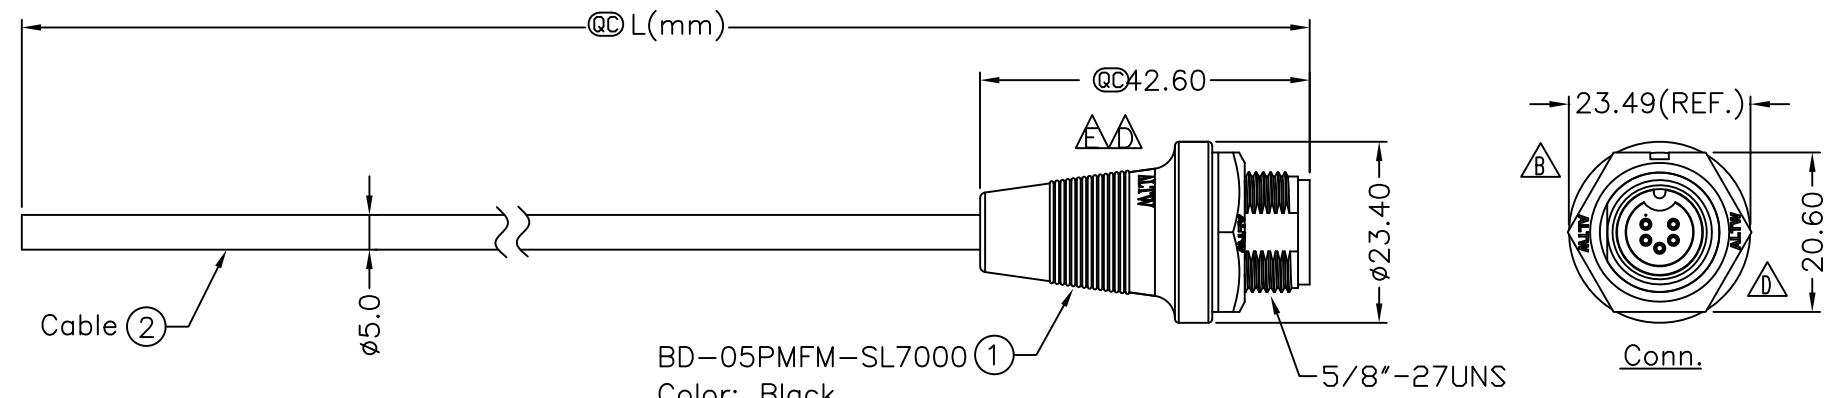

BD-05PMFM-SL7000 ①
 Color: Black
 BD-05PMFM-SL7AXX

XX:01~99Meter
 01:01Meter
 02:02Meters
 :
 :
 99:99Meters

Cable Length(L):01~99Meters

- Note: $\triangle B$
- * \textcircled{D} Important Dimensions To Check.
 - * Waterproof Rate: IP67
 - * Housing: Black,Nylon+GF
 - * Female Pin: Copper Alloy,Gold Plated
 - * Gasket: Black,EPDM
 - * Nut: Black,Nylon+GF
 - $\triangle A$ * Cable: UL2464 24AWG*5C+Drain+Al/My Black,PVC Jacket UV Resistant, OD=5.0
 - $\triangle C$ * Use With Waterproof Cap Or Dust Cap
Panel Thickness Max: 2.5mm
 - $\triangle C$ * Use Without Waterproof Cap Or Dust Cap
Panel Thickness Max: 3.5mm
 - $\triangle D$ * Cable Length Tolerance: 01M: ± 40 mm
02M~05M: ± 60 mm
06M~10M: ± 100 mm
11M~30M: ± 200 mm
31M~99M: ± 500 mm

5	Green	綠
4	White	白
3	Black	黑
2	Blue	藍
1	Brown	棕
Conn.	Wire Color	

UNIT:mm		TITLE
TOLERANCE	± 0.5 mm	Standard,Cable Screw 5Pin M Conn. F Pin
SCALE	Free	SHEET 1 OF 1
REV. F	SIZE A4	\textcircled{C} :Inspection Item