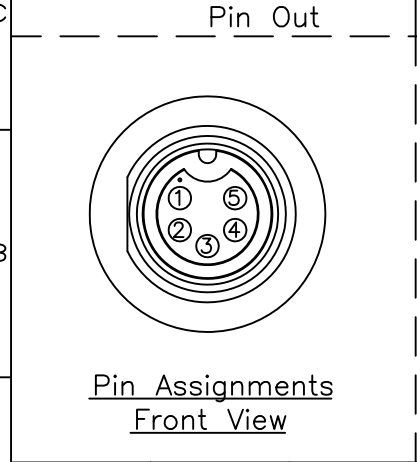

BD-05PMFM-SL7000 ①
 Color: Black
 BD-05PMFM-SL7AXX

XX:01~99Meter
 01:01Meter
 02:02Meters
 :
 :
 99:99Meters

Cable Length(L):01~99Meters

- Note: $\triangle B$
- * \textcircled{D} Important Dimensions To Check.
 - * Waterproof Rate: IP67
 - * Housing: Black,Nylon+GF
 - * Female Pin: Copper Alloy,Gold Plated
 - * Gasket: Black,EPDM
 - * Nut: Black,Nylon+GF
 - $\triangle A$ * Cable: UL2464 24AWG*5C+Drain+Al/My Black,PVC Jacket UV Resistant, OD=5.0
 - $\triangle C$ * Use With Waterproof Cap Or Dust Cap
Panel Thickness Max: 2.5mm
 - $\triangle C$ * Use Without Waterproof Cap Or Dust Cap
Panel Thickness Max: 3.5mm
 - $\triangle D$ * Cable Length Tolerance: 01M: ± 40 mm
02M~05M: ± 60 mm
06M~10M: ± 100 mm
11M~30M: ± 200 mm
31M~99M: ± 500 mm

5	Green	綠
4	White	白
3	Black	黑
2	Blue	藍
1	Brown	棕
Conn.	Wire Color	

UNIT:mm		TITLE
TOLERANCE	± 0.5 mm	Standard,Cable Screw 5Pin M Conn. F Pin
SCALE	Free	SHEET 1 OF 1
REV. F	SIZE A4	\textcircled{C} :Inspection Item