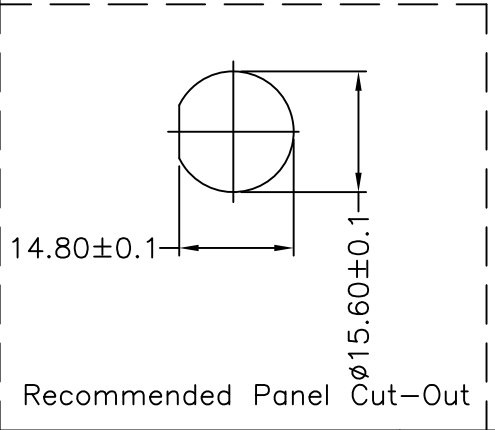

5	Green	綠
4	White	白
3	Black	黑
2	Blue	藍
1	Brown	棕
Conn.	Wire Color