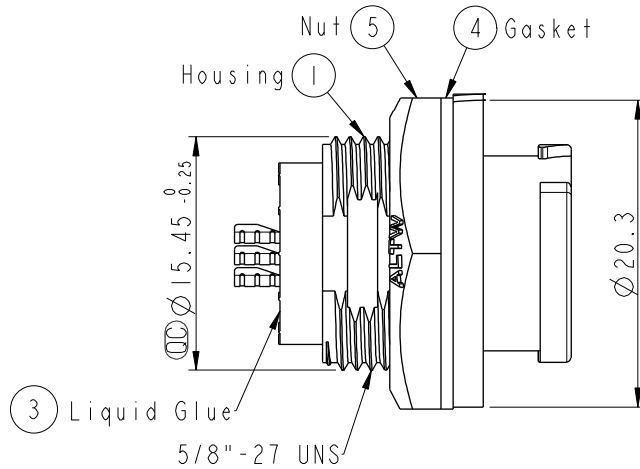

ALTW  
CONFIDENTIAL  
2019-03-19  
R&D DEPT.

REV.	ECN NO.	DATE	SIGN	DESCRIPTION
B	C190411	2019/03/19	Vicky	Change Note

Pin Assignments  
Front View

Recommended Panel Cut-out

- Note:
- \*  $\varnothing$  Important Dimension To Check.
  - \* Waterproof Rate: IP68, Unmated.  
In 1 meter water within 24 hours
  - \* Housing: Thermoplastic, Black.
  - \* Pin: Copper Alloy, Gold Plated.
  - \* Nut: Thermoplastic, Black.
  - \* Gasket: Rubber, Gray.
  - \* Panel Thickness Max: 4.5mm
  - \* Gasket and Nut are packed separately in PE bags.

UNIT:mm

TITLE  
X Lok B-Size  
Receptacle M Conn F 5 Pin

Amphenol LTW  
安費諾亮泰企業股份有限公司

ITEM NO  
BD-05RMFS-QC8001

DRAWN BY  
Vicky

DATE  
2019-03-19

TOLERANCE  
.X ±0.25

SCALE 2:1 SIZE A4 SHEET 1 OF 1