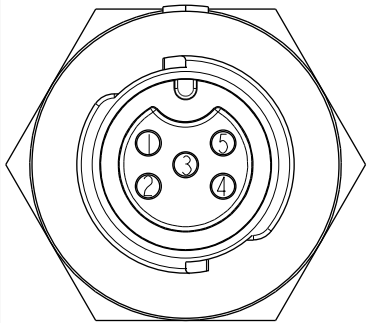

ALTW  
CONFIDENTIAL  
2019-03-19  
R&D DEPT.

REV.	ECN NO.	DATE	SIGN	DESCRIPTION
B	C190411	2019/03/19	Vicky	Change Note

Pin Assignments  
Front View

Recommended Panel Cut-out

- Note:
- \*  $\varnothing$  Important Dimension To Check.
  - \* Waterproof Rate: IP68, Unmated.  
In 1 meter water within 24 hours
  - \* Housing: Thermoplastic, Black.
  - \* Pin: Copper Alloy, Gold Plated.
  - \* Nut: Thermoplastic, Black.
  - \* Gasket: Rubber, Gray.
  - \* Panel Thickness Max: 4.5mm
  - \* Gasket and Nut are packed separately in PE bags.

UNIT:mm

TITLE  
X Lok B-Size  
Receptacle M Conn F 5 Pin

Amphenol LTW  
安費諾亮泰企業股份有限公司

ITEM NO  
BD-05RMFS-QC8001

DRAWN BY  
Vicky

DATE  
2019-03-19

TOLERANCE  
.X ±0.25

SCALE 2:1 SIZE A4 SHEET 1 OF 1