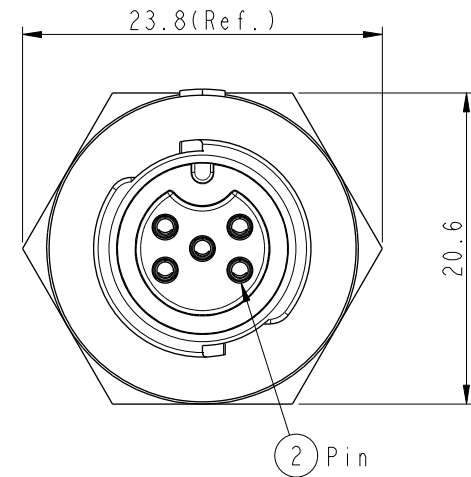

ALTW  
CONFIDENTIAL  
2019-03-19  
R&D DEPT.

REV.	ECN NO.	DATE	SIGN	DESCRIPTION
B	C190411	2019/03/19	Vicky	Change Note

Pin Assignments  
Front View

Recommended Panel Cut-out

- Note:
- \*  $\varnothing$  Important Dimension To Check.
  - \* Waterproof Rate: IP68, Unmated.  
In 1 meter water within 24 hours
  - \* Housing: Thermoplastic, Black.
  - \* Pin: Copper Alloy, Gold Plated.
  - \* Nut: Thermoplastic, Black.
  - \* Gasket: Rubber, Gray.
  - \* Panel Thickness Max: 4.5mm
  - \* Gasket and Nut are packed separately in PE bags.

UNIT:mm

TITLE  
X Lok B-Size  
Receptacle M Conn F 5 Pin

Amphenol LTW  
安費諾亮泰企業股份有限公司

ITEM NO  
BD-05RMFS-QC8001

DRAWN BY  
Vicky

DATE  
2019-03-19

TOLERANCE  
.X ±0.25

SCALE 2:1 SIZE A4 SHEET 1 OF 1