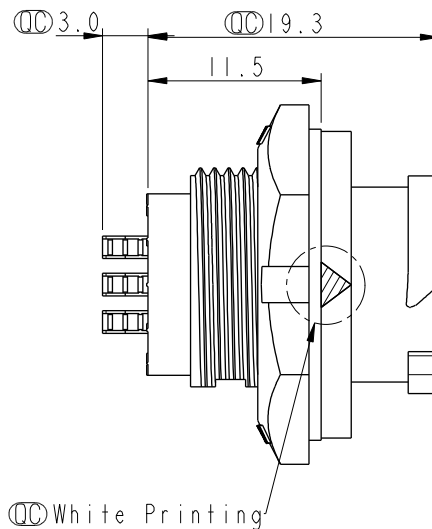

ALTW  
CONFIDENTIAL  
2019-03-19  
R&D DEPT.

REV.	ECN NO.	DATE	SIGN	DESCRIPTION
B	C190411	2019/03/19	Vicky	Change Note

Pin Assignments  
Front View

Recommended Panel Cut-out

- Note:
- \*  $\varnothing$  Important Dimension To Check.
  - \* Waterproof Rate: IP68, Unmated.  
In 1 meter water within 24 hours
  - \* Housing: Thermoplastic, Black.
  - \* Pin: Copper Alloy, Gold Plated.
  - \* Nut: Thermoplastic, Black.
  - \* Gasket: Rubber, Gray.
  - \* Panel Thickness Max: 4.5mm
  - \* Gasket and Nut are packed separately in PE bags.

UNIT:mm

TITLE  
X Lok B-Size  
Receptacle M Conn F 5 Pin

Amphenol LTW  
安費諾亮泰企業股份有限公司

ITEM NO  
BD-05RMFS-QC8001

DRAWN BY  
Vicky

DATE  
2019-03-19

TOLERANCE  
.X ±0.25

SCALE 2:1 SIZE A4 SHEET 1 OF 1