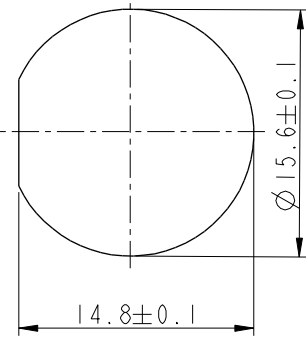

ALTW  
CONFIDENTIAL  
2019-03-19  
R&D DEPT.

REV.	ECN NO.	DATE	SIGN	DESCRIPTION
B	C190411	2019/03/19	Vicky	Change Note

Pin Assignments  
Front View

Recommended Panel Cut-out

- Note:
- \*  $\varnothing$  Important Dimension To Check.
  - \* Waterproof Rate: IP68, Unmated.  
In 1 meter water within 24 hours
  - \* Housing: Thermoplastic, Black.
  - \* Pin: Copper Alloy, Gold Plated.
  - \* Nut: Thermoplastic, Black.
  - \* Gasket: Rubber, Gray.
  - \* Panel Thickness Max: 4.5mm
  - \* Gasket and Nut are packed separately in PE bags.

UNIT:mm

TITLE  
X Lok B-Size  
Receptacle M Conn F 5 Pin

Amphenol LTW  
安費諾亮泰企業股份有限公司

ITEM NO  
BD-05RMFS-QC8001

DRAWN BY  
Vicky

DATE  
2019-03-19

TOLERANCE  
.X ±0.25

SCALE 2:1 SIZE A4 SHEET 1 OF 1