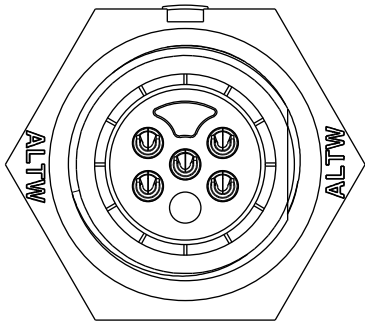

ALTW  
CONFIDENTIAL  
2019-03-19  
R&D DEPT.

REV.	ECN NO.	DATE	SIGN	DESCRIPTION
B	C190411	2019/03/19	Vicky	Change Note

Pin Assignments  
Front View

Recommended Panel Cut-out

- Note:
- \*  $\varnothing$  Important Dimension To Check.
  - \* Waterproof Rate: IP68, Unmated.  
In 1 meter water within 24 hours
  - \* Housing: Thermoplastic, Black.
  - \* Pin: Copper Alloy, Gold Plated.
  - \* Nut: Thermoplastic, Black.
  - \* Gasket: Rubber, Gray.
  - \* Panel Thickness Max: 4.5mm
  - \* Gasket and Nut are packed separately in PE bags.

UNIT:mm

TITLE  
X Lok B-Size  
Receptacle M Conn F 5 Pin

Amphenol LTW  
安費諾亮泰企業股份有限公司

ITEM NO  
BD-05RMFS-QC8001

DRAWN BY  
Vicky

DATE  
2019-03-19

TOLERANCE  
.X ±0.25

SCALE 2:1 SIZE A4 SHEET 1 OF 1