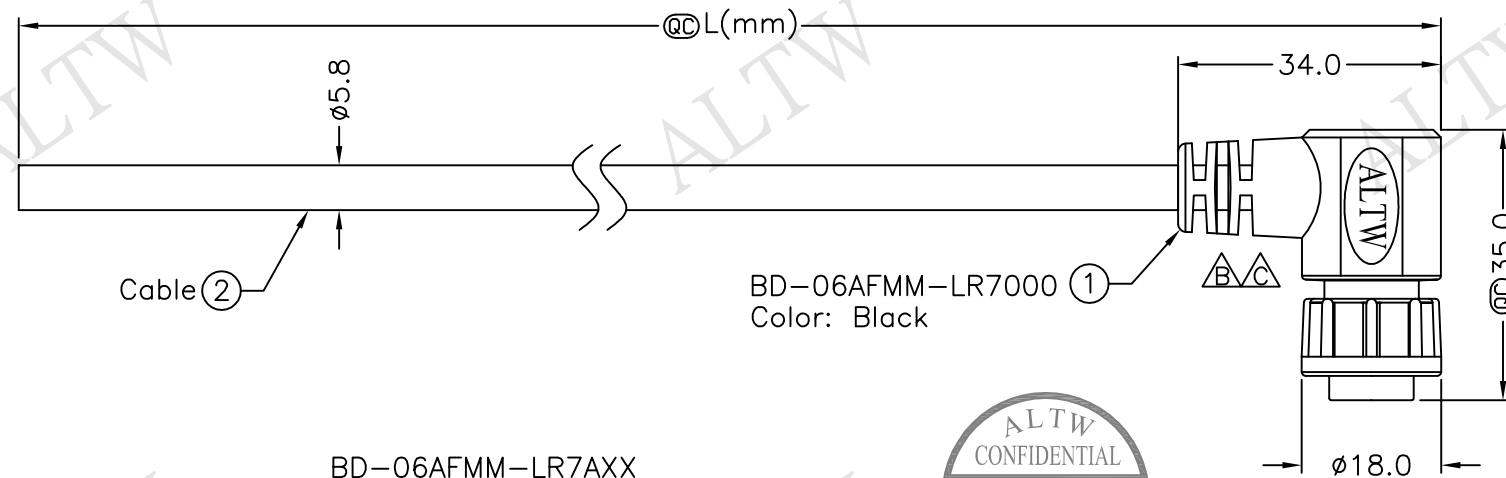

REV.	ECN NO.	DATE	SIGN	DESCRIPTION
B	LEN1190184~187	2011/08/29	Jiang Jun Hua	Change SR View
C	LEN1620094~097	2016/01/08	Ruru	Change Logo

BD-06AFMM-LR7AXX
 ↑
 XX:01~99Meter
 01:01Meter
 02:02Meters
 :
 :
 99:99Meters

Cable Length(L):01~99Meters

Conn.

- Note:
- * @C Important Dimension To Check.
 - * Waterproof Rate:IP67
 - * Housing: Nylon+GF,Black
 - * Pin: Copper Alloy,Gold Plated
 - * Cable: UL2464 24AWG*6C+Drain+Al/My,Black PVC Jacket UV Resistant, OD=5.8
 - * Cable Length Tolerance:01M:±40mm
 02M~05M:±60mm
 06M~10M:±100mm
 11M~30M:±200mm
 31M~99M:±500mm

Pin Assignments
Front View

6	White	白	△
5	Red	紅	
4	Orange	橙	
3	Yellow	黃	
2	Green	綠	
1	Blue	藍	
Conn.	Wire Color		
Pin Out			

UNIT:mm	
TOLERANCE	±0.5 mm

TITLE Standard, Cable Lock 6Pin F Conn M Pin			
SCALE	Free	SHEET	1 OF 1
REV.	C	SIZE	A4
QC : Inspection Item			