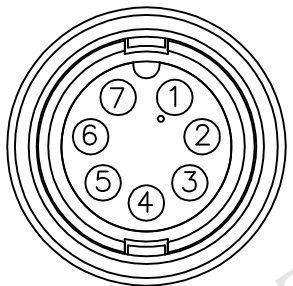

REV. B	ECN NO. LEN1610350~353	DATE 2016/01/11	SIGN Ruru	DESCRIPTION Change Logo & Note
--------	------------------------	-----------------	-----------	--------------------------------

△ BD-07AFFM-LR7AXX  
 ↑  
 XX:01~99Meter  
 01:01Meter  
 02:02Meters  
 :  
 :  
 99:99Meters

Cable Length(L):01~99Meters

- Notes:
- \* @ Important Dimensions To Check.
  - \* Waterproof Rate: IP67
  - \* Connector:Black,Nylon+GF
  - △ \* Pin: Copper Alloy, Gold Plated
  - \* Ring:Black,EPDM
  - \* Lock Nut:Black,Nylon+GF
  - \* Cable: UL2464 24#\*7C+Drain+Al/My (UV Resistant) OD=5.8mm,Black
  - △ \* Cable Length Tolerance: 01M: ±40mm  
 02M~05M: ±60mm  
 06M~10M: ±100mm  
 11M~30M: ±200mm  
 31M~99M: ±500mm

Pin Assignments  
Front View

7	White
6	Green
5	Brown
4	Red
3	Yellow
2	Orange
1	Blue
Conn.	Wire Color
Pin Out	

UNIT:mm	
TOLERANCE	±0.5 mm

TITLE 7Pin F Conn F Pin(5A) To Cable	
SCALE Free	SHEET 1 OF 1
REV. B	SIZE A4
QC :Inspection Item	