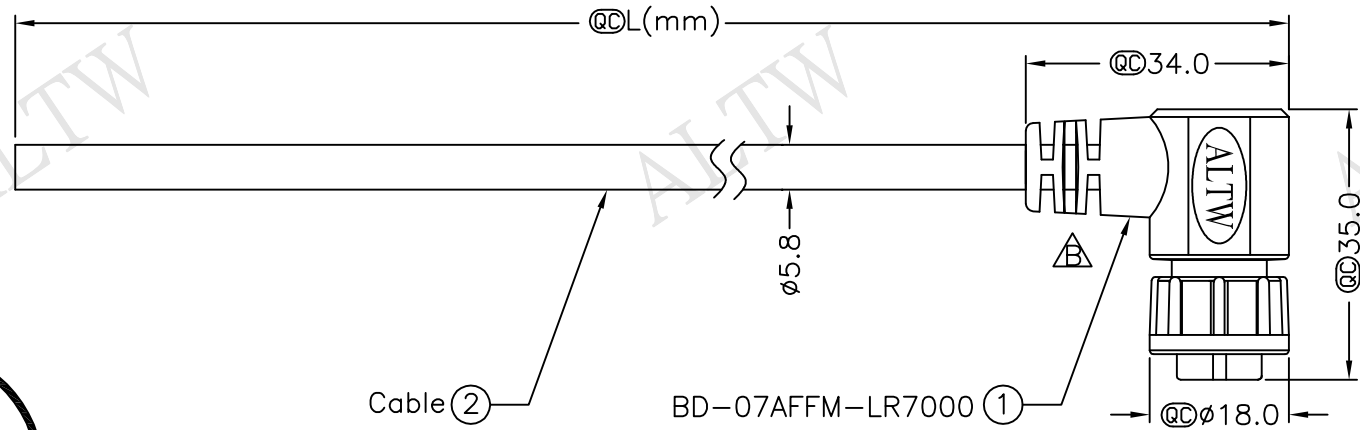

REV. B	ECN NO. LEN1610350~353	DATE 2016/01/11	SIGN Ruru	DESCRIPTION Change Logo & Note
--------	------------------------	-----------------	-----------	--------------------------------

△ BD-07AFFM-LR7AXX  
 ↑  
 XX:01~99Meter  
 01:01Meter  
 02:02Meters  
 :  
 :  
 99:99Meters

Cable Length(L):01~99Meters

- Notes:
- \* @ Important Dimensions To Check.
  - \* Waterproof Rate: IP67
  - \* Connector:Black,Nylon+GF
  - △ \* Pin: Copper Alloy, Gold Plated
  - \* Ring:Black,EPDM
  - \* Lock Nut:Black,Nylon+GF
  - \* Cable: UL2464 24#\*7C+Drain+Al/My (UV Resistant) OD=5.8mm,Black
  - △ \* Cable Length Tolerance: 01M: ±40mm  
 02M~05M: ±60mm  
 06M~10M: ±100mm  
 11M~30M: ±200mm  
 31M~99M: ±500mm

Pin Assignments  
Front View

7	White
6	Green
5	Brown
4	Red
3	Yellow
2	Orange
1	Blue
Conn.	Wire Color
Pin Out	

UNIT:mm	
TOLERANCE	±0.5 mm

TITLE 7Pin F Conn F Pin(5A) To Cable	
SCALE Free	SHEET 1 OF 1
REV. B	SIZE A4
QC :Inspection Item	