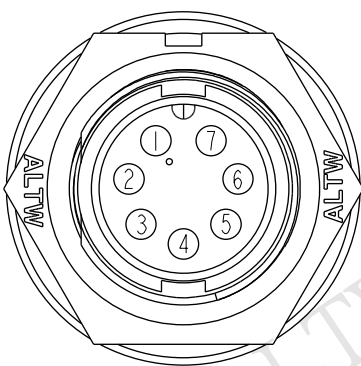

XX: 01-99Meters
 01: 01Meter
 02: 02Meters
 ...
 99: 99Meters
 Cable Length(L): 01-99Meters

Note:

- * CC Important Dimensions To Check
- * Waterproof Rate: IP67
- * Housing: Nylon+GF, Black
- * Male Pin: Copper Alloy, Gold Plated
- * Cable: UL2464 24#*7C+D+Al/My,UV, PVC Jacket, Black, OD=5.8mm

7	White	白
6	Green	綠
5	Brown	棕
4	Red	紅
3	Yellow	黃
2	Orange	橙
1	Blue	藍
Conn.	Wire Color	
	Pin Out	

UNIT:mm TOLERANCE ± 0.5 mm	TITLE Standard Cable Lock 7Pin M Conn M Pin			Amphenol LTW 安費諾亮泰企業股份有限公司		ITEM NO	DRAWN BY	DATE
	SCALE 3:2	SIZE A4	SHEET 1 OF 1			DWG NO BD-07PMMM-LL7AXX	CHECKED BY Rita	DATE 2016-05-13
	REV. D	WC-REV. A.1	CC : Inspection item			CUSTOMER ALTW	APPROVED BY Lisa	DATE 2016-05-13