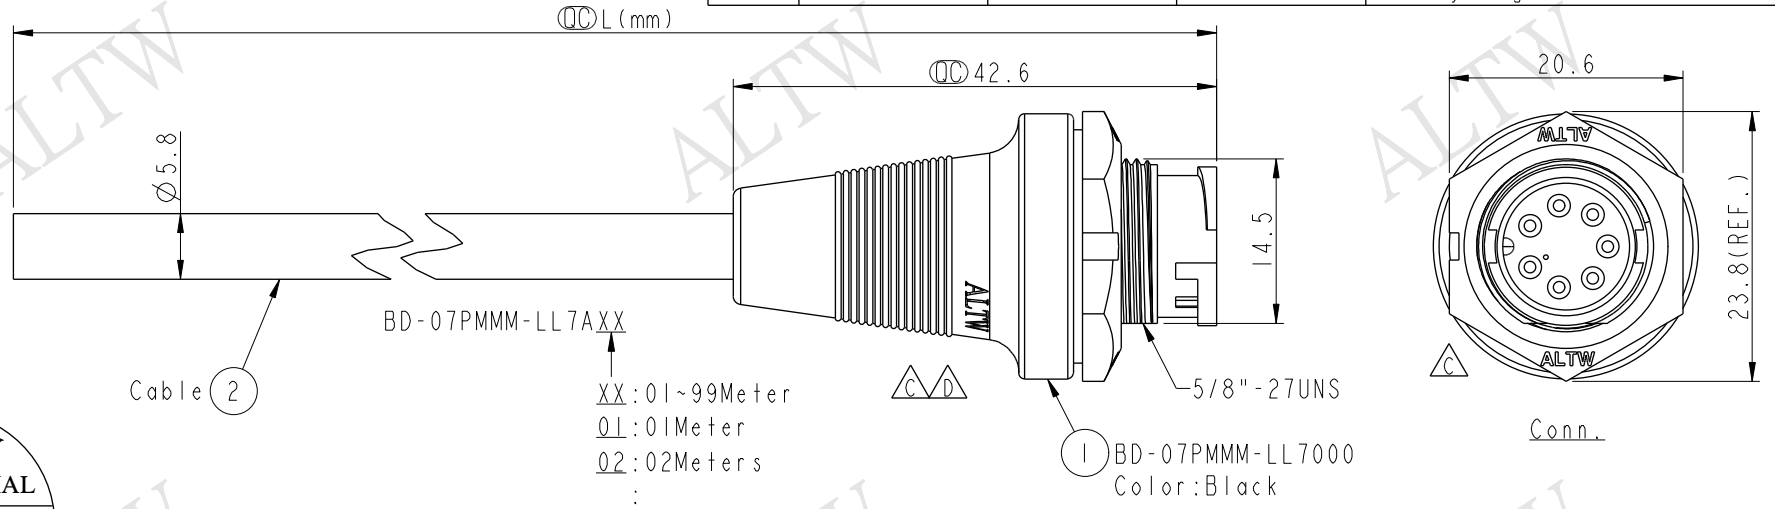

REV.	ECN NO.	DATE	SIGN	DESCRIPTION
B	LEN-8B0391-394	2008/09/19	Shin	Add Note
C	LEN15A0206-209	2015/09/25	Vicky	Update Logo & Note
D	LEN1650404-407	2016/05/13	Ruru	Modify Logo Position

ALTW
CONFIDENTIAL
2016-05-13
R&D DEPT.

XX: 01-99Meters
01: 01Meter
02: 02Meters
...
99: 99Meters
Cable Length(L): 01-99Meters

Note:

- CC Important Dimensions To Check
- Waterproof Rate: IP67
- Housing: Nylon+GF, Black
- Male Pin: Copper Alloy, Gold Plated
- Cable: UL2464 24#*7C+D+Al/My,UV, PVC Jacket, Black, OD=5.8mm

$\triangle B$ * Use with waterproof cap or dust cap
Panel Thickness Max: 2.5mm
 $\triangle B$ * Use without waterproof cap or dust cap
Panel Thickness Max: 3.5mm
 $\triangle C$ * Cable Length Tolerance: 1M: ± 40 mm
2M~5M: ± 60 mm
6M~10M: ± 100 mm
11M~30M: ± 200 mm
31M~99M: ± 500 mm