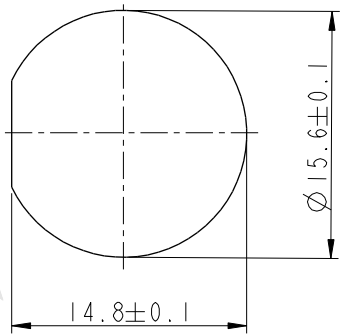

XX: 01-99Meters
 01: 01Meter
 02: 02Meters
 ...
 99: 99Meters
 Cable Length(L): 01-99Meters

Note:

- * CC Important Dimensions To Check
- * Waterproof Rate: IP67
- * Housing: Nylon+GF, Black
- * Male Pin: Copper Alloy, Gold Plated
- * Cable: UL2464 24#*7C+D+Al/My,UV, PVC Jacket, Black, OD=5.8mm

$\triangle B$ * Use with waterproof cap or dust cap
 Panel Thickness Max: 2.5mm
 $\triangle B$ * Use without waterproof cap or dust cap
 Panel Thickness Max: 3.5mm
 $\triangle C$ * Cable Length Tolerance: 1M: ± 40 mm
 2M~5M: ± 60 mm
 6M~10M: ± 100 mm
 11M~30M: ± 200 mm
 31M~99M: ± 500 mm

7	White	白
6	Green	綠
5	Brown	棕
4	Red	紅
3	Yellow	黃
2	Orange	橙
1	Blue	藍
Conn.	Wire Color	
	Pin Out	

UNIT:mm TOLERANCE ± 0.5 mm	TITLE Standard Cable Lock 7Pin M Conn M Pin			Amphenol LTW 安費諾亮泰企業股份有限公司		ITEM NO	DRAWN BY	DATE
	SCALE 3:2	SIZE A4	SHEET 1 OF 1			DWG NO BD-07PMMM-LL7AXX	CHECKED BY Rita	DATE 2016-05-13
	REV. D	WC-REV. A.1	CC : Inspection item			CUSTOMER ALTW	APPROVED BY Lisa	DATE 2016-05-13