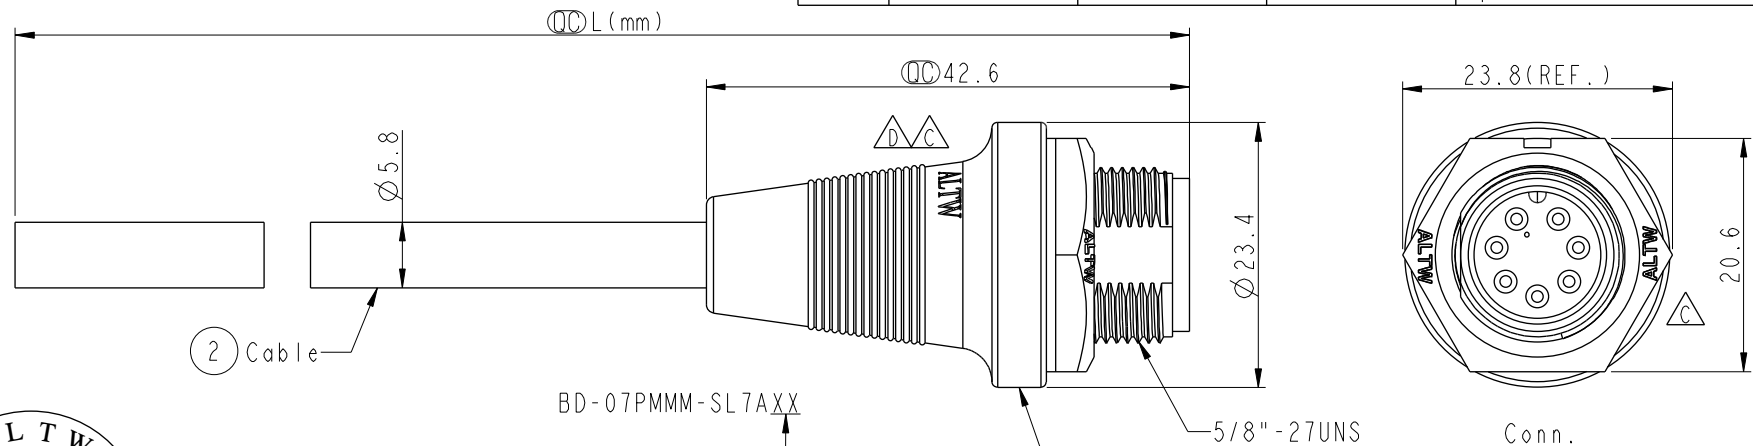

REV.	ECN NO.	DATE	SIGN	DESCRIPTION
B	LEN-8B0516-519	2008/09/19	Shin	Add Note
C	LEN15A0211-214	2015/09/25	Vicky	Update Logo & Note
D	LEN17A0024-027	2017/09/28	Ruru	Update View

ALTW
CONFIDENTIAL
2017-09-28
R&D DEPT.

XX:01~99Meter
01:01Meter
02:02Meters
...
99:99Meters
Cable Length(L):01~99Meters

1. Note:
2. $\varnothing$ Important Dimensions To Check
   - Waterproof Rate: IP67
   - Housing: Nylon+GF, Black
   - Male Pin: Copper Alloy, Gold Plated
   - Cable: UL2464 24#*7C+D+AI/My,UV, PVC Jacket, Black, OD=5.8mm
3. $\triangle B$ * Use with waterproof cap or dust cap
   Panel Thickness Max: 2.5mm
4. $\triangle B$ * Use without waterproof cap or dust cap
   Panel Thickness Max: 3.5mm
5. $\triangle C$ * Cable Length Tolerance: 1M:±40mm
   2M~5M:±60mm
   6M~10M:±100mm
   11M~30M:±200mm
   31M~99M:±500mm