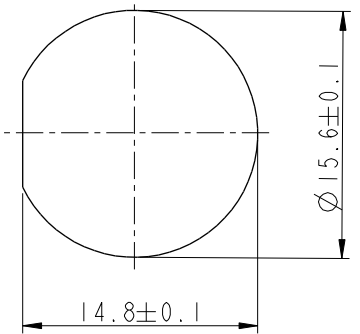

XX:01~99Meter  
 01:01Meter  
 02:02Meters  
 ...  
 99:99Meters  
 Cable Length(L):01~99Meters

- Note:
- \*  $\varnothing$  Important Dimensions To Check
  - \* Waterproof Rate: IP67
  - \* Housing: Nylon+GF, Black
  - \* Male Pin: Copper Alloy, Gold Plated
  - \* Cable: UL2464 24#\*7C+D+AI/My,UV, PVC Jacket, Black, OD=5.8mm
- $\triangle B$ \* Use with waterproof cap or dust cap  
 Panel Thickness Max: 2.5mm
- $\triangle B$ \* Use without waterproof cap or dust cap  
 Panel Thickness Max: 3.5mm
- $\triangle C$ \* Cable Length Tolerance: 1M:±40mm  
 2M~5M:±60mm  
 6M~10M:±100mm  
 11M~30M:±200mm  
 31M~99M:±500mm

Pin Assignments  
Front View

Recommended Panel Cut-Out

7	White	白
6	Green	綠
5	Brown	棕
4	Red	紅
3	Yellow	黃
2	Orange	橙
1	Blue	藍
Conn.	Wire Color	Pin Out

UNIT:mm TOLERANCE $\pm 0.5$ mm		TITLE Standard Cable Screw 7Pin M Conn M Pin		<h1>Amphenol LTW</h1> <h2>安費諾亮泰企業股份有限公司</h2>		ITEM NO BD-07PMMM-SL7AXX	DRAWN BY Ruru	DATE 2017-09-28	
		SCALE 3:2	SIZE A4	SHEET 1 OF 1	CHECKED BY Rita	DATE 2017-09-28	CUSTOMER ALTW	APPROVED BY Max	DATE 2017-09-28
		REV. D	WC-REV. A.1	$\varnothing$ : Inspection item					