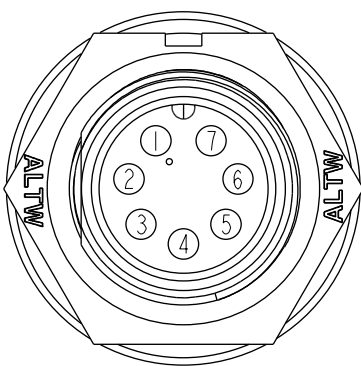

XX:01~99Meter  
 01:01Meter  
 02:02Meters  
 ...  
 99:99Meters  
 Cable Length(L):01~99Meters

- Note:
- \*  $\varnothing$  Important Dimensions To Check
  - \* Waterproof Rate: IP67
  - \* Housing: Nylon+GF, Black
  - \* Male Pin: Copper Alloy, Gold Plated
  - \* Cable: UL2464 24#\*7C+D+AI/My,UV, PVC Jacket, Black, OD=5.8mm
- $\triangle B$ \* Use with waterproof cap or dust cap  
 Panel Thickness Max: 2.5mm
- $\triangle B$ \* Use without waterproof cap or dust cap  
 Panel Thickness Max: 3.5mm
- $\triangle C$ \* Cable Length Tolerance: 1M:±40mm  
 2M~5M:±60mm  
 6M~10M:±100mm  
 11M~30M:±200mm  
 31M~99M:±500mm

Pin Assignments  
Front View

Recommended Panel Cut-Out

7	White	白
6	Green	綠
5	Brown	棕
4	Red	紅
3	Yellow	黃
2	Orange	橙
1	Blue	藍
Conn.	Wire Color	Pin Out

UNIT:mm TOLERANCE $\pm 0.5$ mm		TITLE Standard Cable Screw 7Pin M Conn M Pin		<h1>Amphenol LTW</h1> <h2>安費諾亮泰企業股份有限公司</h2>		ITEM NO BD-07PMMM-SL7AXX	DRAWN BY Ruru	DATE 2017-09-28	
		SCALE 3:2	SIZE A4	SHEET 1 OF 1	CHECKED BY Rita	DATE 2017-09-28	CUSTOMER ALTW	APPROVED BY Max	DATE 2017-09-28
		REV. D	WC-REV. A.1	$\varnothing$ : Inspection item					