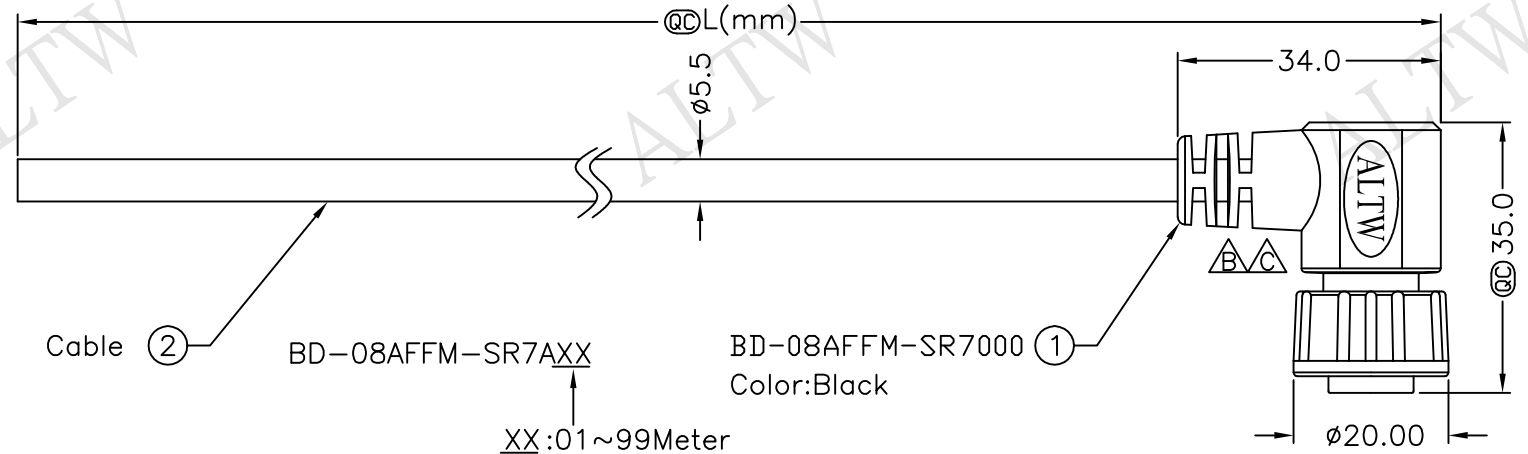

REV.	ECN NO.	DATE	SIGN	DESCRIPTION
B	LEN12C0020	2012/11/29	Vicky	Modify SR View & Note.
C	LEN1610366~370	2016/01/11	Ruru	Change Logo

XX:01~99Meter  
 01:01Meter  
 02:02Meters  
 :  
 :  
 99:99Meters

Cable Length(L):01~99Meters

Pin Assignments  
Front View

8	Green	綠
7	Yellow	黃
6	Orange	橘
5	Red	紅
4	Blue	藍
3	White	白
2	Brown	棕
1	Black	黑
Conn.	Wire Color	
	Pin Out	

- Note:
- \* @C Important Dimension To Check.
  - \* Waterproof Rate:IP67.
  - \* Housing:Nylon+GF,Black.
  - \* Female Pin:Copper Alloy,Gold Plated.
  - \* Cable:UL2464 24AWG\*8C+Drain+Al/My,Black, PVC Jacket UV Resistant, OD=5.5
  - \* Cable Length Tolerance:01M:±40mm  
 02M~05M:±60mm  
 06M~10M:±100mm  
 11M~30M:±200mm  
 31M~99M:±500mm

UNIT:mm	
TOLERANCE	±0.5 mm

TITLE	Standard Cable Screw 8Pin F Conn F Pin	
SCALE	Free	SHEET 1 OF 1
REV.	C	SIZE A4 @C :Inspection Item

**Amphenol LTW**  
 安費諾亮泰企業股份有限公司

ITEM NO	
DWG NO	BD-08AFFM-SR7AXX
CUSTOMER	ALTW