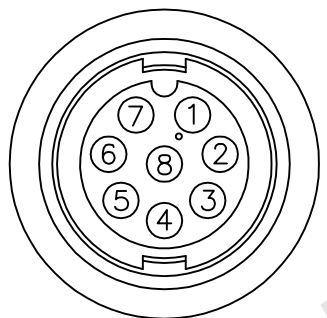

REV.	ECN NO.	DATE	SIGN	DESCRIPTION
B	LEN12C0020	2012/11/29	Vicky	Modify SR View & Note.
C	LEN1610366~370	2016/01/11	Ruru	Change Logo

XX:01~99Meter  
 01:01Meter  
 02:02Meters  
 :  
 :  
 99:99Meters

Cable Length(L):01~99Meters

Pin Assignments  
Front View

8	Green	綠
7	Yellow	黃
6	Orange	橘
5	Red	紅
4	Blue	藍
3	White	白
2	Brown	棕
1	Black	黑
Conn.	Wire Color	
	Pin Out	

- Note:
- \* @C Important Dimension To Check.
  - \* Waterproof Rate:IP67.
  - \* Housing:Nylon+GF,Black.
  - \* Female Pin:Copper Alloy,Gold Plated.
  - \* Cable:UL2464 24AWG\*8C+Drain+Al/My,Black, PVC Jacket UV Resistant, OD=5.5
  - \* Cable Length Tolerance:01M:±40mm  
 02M~05M:±60mm  
 06M~10M:±100mm  
 11M~30M:±200mm  
 31M~99M:±500mm

UNIT:mm	
TOLERANCE	±0.5 mm

TITLE	Standard Cable Screw 8Pin F Conn F Pin	
SCALE	Free	SHEET 1 OF 1
REV.	C	SIZE A4 @C :Inspection Item

**Amphenol LTW**  
 安費諾亮泰企業股份有限公司

ITEM NO	
DWG NO	BD-08AFFM-SR7AXX
CUSTOMER	ALTW