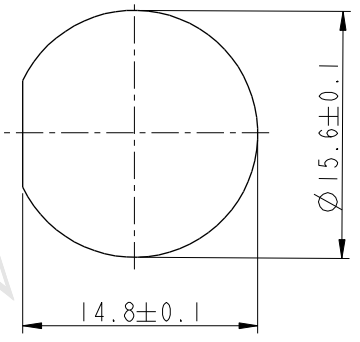

ALTW
 CONFIDENTIAL
 2016-05-13
 R&D DEPT.

BD-08PMMM-LL7AXX
 XX: 01-99Meters
 01: 01Meter
 02: 02Meters
 ...
 99: 99Meters
 Cable Length(L): 01-99Meters

BD-08PMMM-LL7000
 Color: Black

Note:

- * CC Important Dimensions To Check
- * Waterproof Rate: IP67
- * Housing: Nylon+GF, Black
- * Male Pin: Copper Alloy, Gold Plated
- * Cable: UL2464 24#*8C+D+Al/My,UV, PVC Jacket, Black, OD=5.5mm

A * Use with waterproof cap or dust cap
 Panel Thickness Max: 2.5mm

B * Use without waterproof cap or dust cap
 Panel Thickness Max: 3.5mm

C * Cable Length Tolerance: 1M: $\pm 40\text{mm}$
 2M~5M: $\pm 60\text{mm}$
 6M~10M: $\pm 100\text{mm}$
 11M~30M: $\pm 200\text{mm}$
 31M~99M: $\pm 500\text{mm}$

8	Green	綠
7	Yellow	黃
6	Orange	橙
5	Red	紅
4	Blue	藍
3	White	白
2	Brown	棕
1	Black	黑
Conn.	Wire Color	Pin Out

UNIT:mm $\pm 0.5\text{ mm}$

TITLE
 Standard
 Cable Lock 8Pin M Conn M Pin

SCALE 3:2 SIZE A4 SHEET 1 OF 1