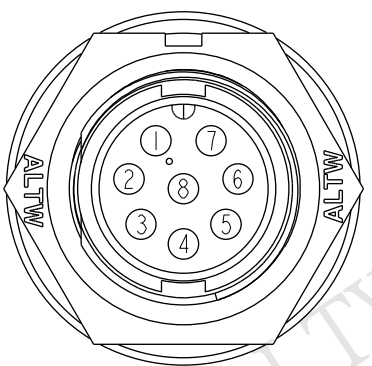

ALTW
 CONFIDENTIAL
 2016-05-13
 R&D DEPT.

BD-08PMMM-LL7AXX
 XX: 01-99Meters
 01: 01Meter
 02: 02Meters
 ...
 99: 99Meters
 Cable Length(L): 01-99Meters

BD-08PMMM-LL7000
 Color: Black

Note:

- * CC Important Dimensions To Check
- * Waterproof Rate: IP67
- * Housing: Nylon+GF, Black
- * Male Pin: Copper Alloy, Gold Plated
- * Cable: UL2464 24#*8C+D+Al/My,UV, PVC Jacket, Black, OD=5.5mm

A * Use with waterproof cap or dust cap
 Panel Thickness Max: 2.5mm

B * Use without waterproof cap or dust cap
 Panel Thickness Max: 3.5mm

C * Cable Length Tolerance: 1M: $\pm 40\text{mm}$
 2M~5M: $\pm 60\text{mm}$
 6M~10M: $\pm 100\text{mm}$
 11M~30M: $\pm 200\text{mm}$
 31M~99M: $\pm 500\text{mm}$

8	Green	綠
7	Yellow	黃
6	Orange	橙
5	Red	紅
4	Blue	藍
3	White	白
2	Brown	棕
1	Black	黑
Conn.	Wire Color	Pin Out

UNIT:mm $\pm 0.5\text{ mm}$

TITLE
 Standard
 Cable Lock 8Pin M Conn M Pin

SCALE 3:2 SIZE A4 SHEET 1 OF 1