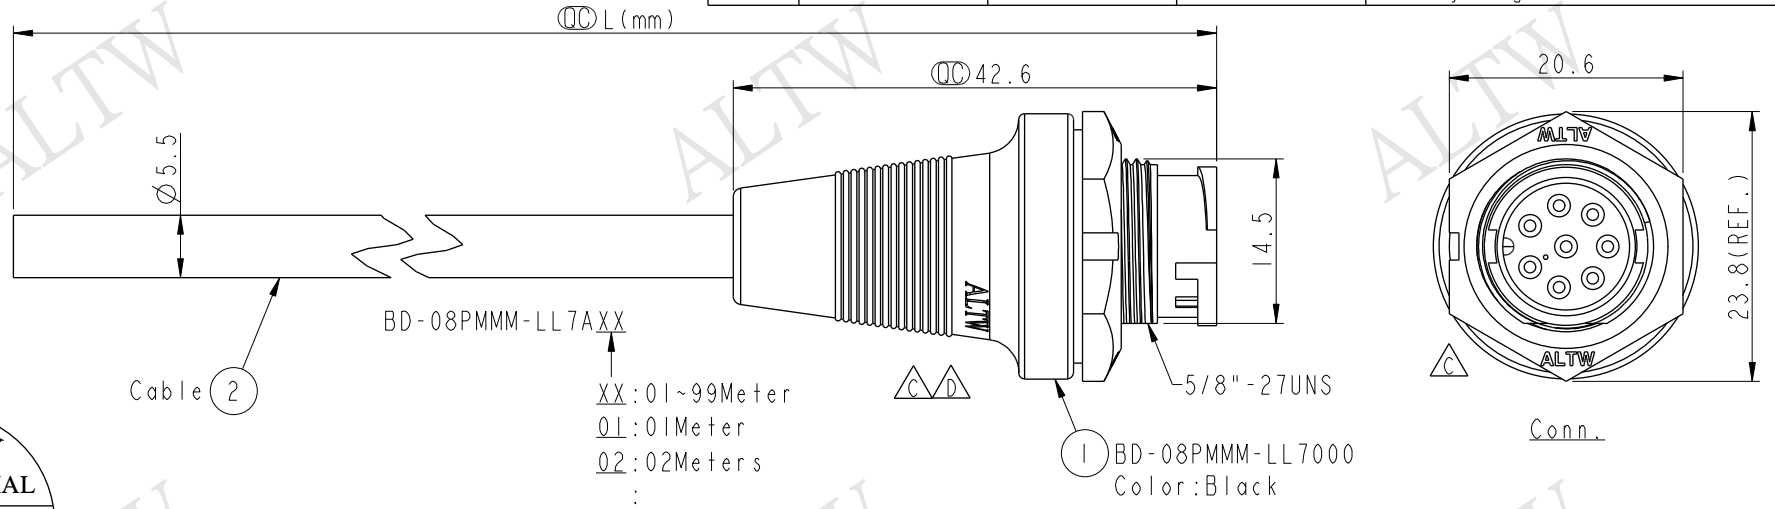

ALTW
 CONFIDENTIAL
 2016-05-13
 R&D DEPT.

BD-08PMMM-LL7AXX
 XX: 01-99Meters
 01: 01Meter
 02: 02Meters
 ...
 99: 99Meters
 Cable Length(L): 01-99Meters

BD-08PMMM-LL7000
 Color: Black

Note:

- * CC Important Dimensions To Check
- * Waterproof Rate: IP67
- * Housing: Nylon+GF, Black
- * Male Pin: Copper Alloy, Gold Plated
- * Cable: UL2464 24#*8C+D+Al/My,UV, PVC Jacket, Black, OD=5.5mm

A * Use with waterproof cap or dust cap
 Panel Thickness Max: 2.5mm

B * Use without waterproof cap or dust cap
 Panel Thickness Max: 3.5mm

C * Cable Length Tolerance: 1M: $\pm 40\text{mm}$
 2M~5M: $\pm 60\text{mm}$
 6M~10M: $\pm 100\text{mm}$
 11M~30M: $\pm 200\text{mm}$
 31M~99M: $\pm 500\text{mm}$

8	Green	綠
7	Yellow	黃
6	Orange	橙
5	Red	紅
4	Blue	藍
3	White	白
2	Brown	棕
1	Black	黑
Conn.	Wire Color	Pin Out

UNIT:mm $\pm 0.5\text{ mm}$

TITLE
 Standard
 Cable Lock 8Pin M Conn M Pin

SCALE 3:2 SIZE A4 SHEET 1 OF 1