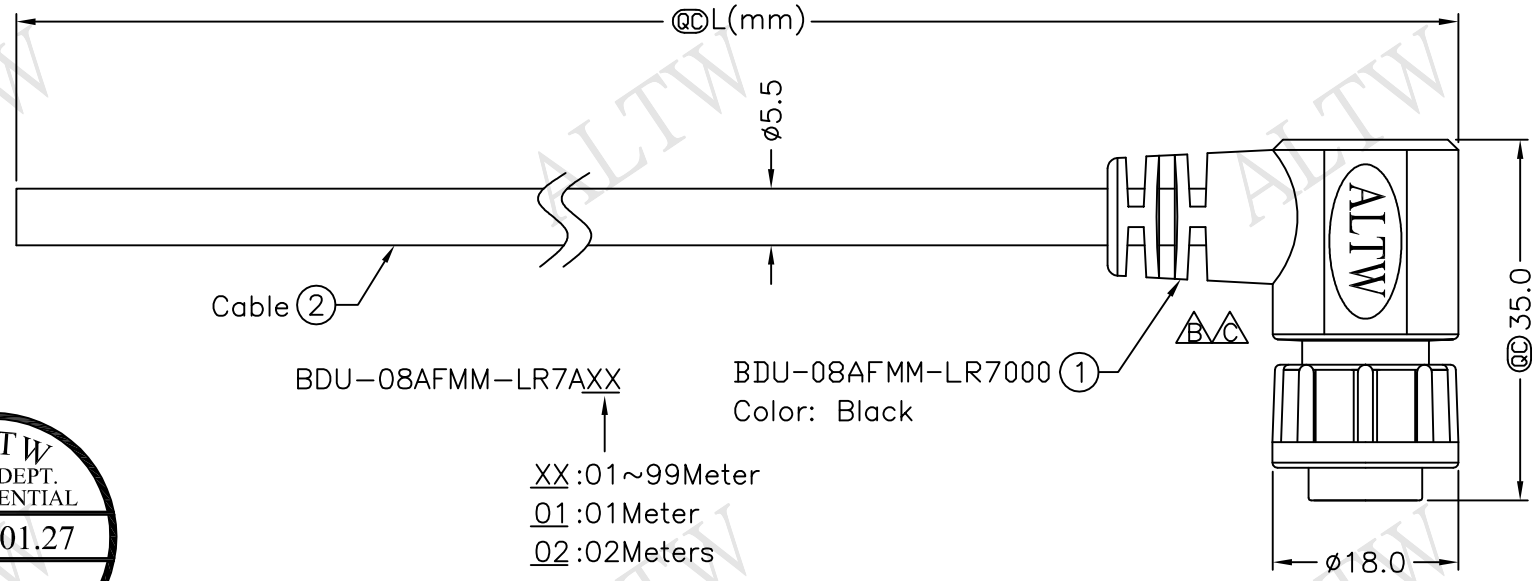

BDU-08AFMM-LR7AXX
 XX:01~99Meter
 01:01Meter
 02:02Meters
 ...
 99:99Meters
 Cable Length(L):01~99Meters

Conn.	Wire Color	Pin Out
8	Red	26AWG 紅
7	Pink	26AWG 粉紅
6	Gray	26AWG 灰
5	Blue	24AWG 藍
4	Green	26AWG 綠
3	White	26AWG 白
2	Brown	24AWG 棕
1	Yellow	26AWG 黃

- Note:
- * @C Important Dimension To Check.
 - * Waterproof Rate:IP67.
 - * Connector:Nylon+GF,Black.
 - * Male Pin:Copper Alloy,Gold Plated.
 - * Cable: Black, UL2464 (24AWG*2C+26AWG*6C) +Drain+Al/My, PVC Jacket UV Resistant,OD=5.5mm
 - * Cable Length Tolerance: 01M:±40mm
 02M~05M:±60mm
 06M~10M:±100mm
 11M~30M:±200mm
 31M~99M:±500mm

UNIT:mm	
TOLERANCE	±0.5 mm

TITLE	Standard	
	Cable Lock 8Pin F Conn M Pin	
SCALE	Free	SHEET 1 OF 1
REV. C	SIZE A4	@C :Inspection Item

Amphenol LTW
 安費諾亮泰企業股份有限公司

ITEM NO	DRAWN BY	DATE
DWG NO	CHECKED BY	DATE
CUSTOMER	APPROVED BY	DATE