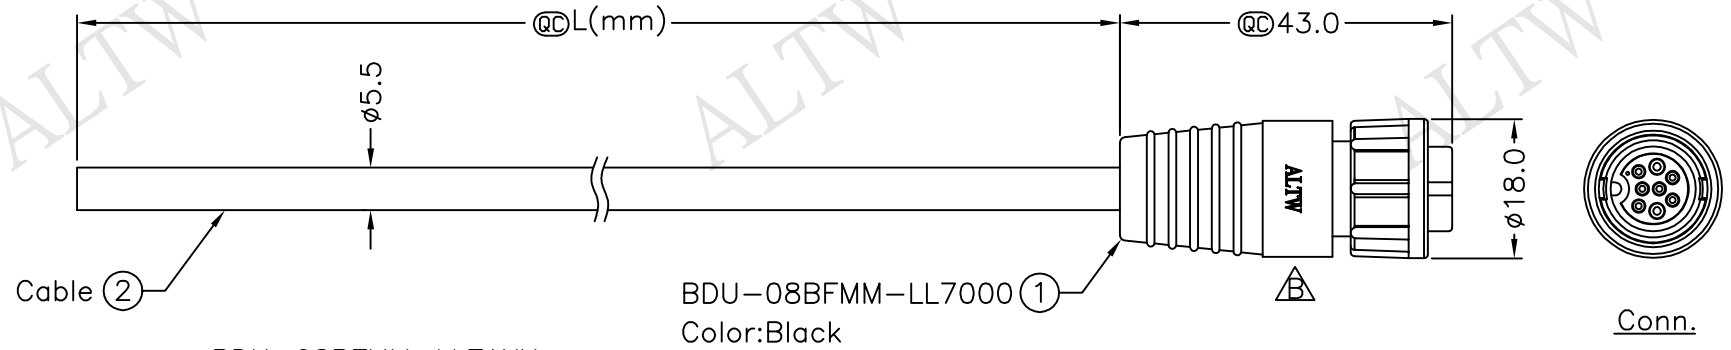

REV.	ECN NO.	DATE	SIGN	DESCRIPTION
B	LEN1610025~028	2015/12/28	Vicky	Update Logo & Note

BDU-08BFMM-LL7AXX
 ↑
 XX:01~99Meter
 01:01Meter
 02:02Meters
 :
 :
 99:99Meters

Cable Length(L):01~99Meters

Pin Assignments
Front View

8	Red (26AWG)	紅
7	Pink (26AWG)	粉紅
6	Gray (26AWG)	灰
5	Blue (24AWG)	藍
4	Yellow (26AWG)	黃
3	Green (26AWG)	綠
2	Brown (24AWG)	棕
1	White (26AWG)	白
Conn.	Wire Color	
	Pin Out	

- Note:
- * @@Important Dimension To Check.
 - * Waterproof Rate: IP67
 - * Housing: Nylon+GF, Black
 - * Male Pin: Copper Alloy, Gold Plated
 - * Cable: UL2464(24AWG*2C+26AWG*6C)+Drain+Al/My, PVC Jacket, UV Resistant, OD=5.5mm, Black
 - * Cable Length Tolerance:01M:±40mm
 02M~05M:±60mm
 06M~10M:±100mm
 11M~30M:±200mm
 31M~99M:±500mm

UNIT:mm		TITLE	Standard	ITEM NO	DRAWN BY	DATE
TOLERANCE	±0.5 mm	Cable Lock 8Pin F Conn F Pin		BDU-08BFMM-LL7AXX	Vicky	2015/12/28
		SCALE	Free	CUSTOMER	CHECKED BY	DATE
		SHEET	1 OF 1	ALTW	Rita	2015/12/28
		REV.	B		APPROVED BY	DATE
		SIZE	A4		Lisa	2015/12/28
		@C	:Inspection Item			