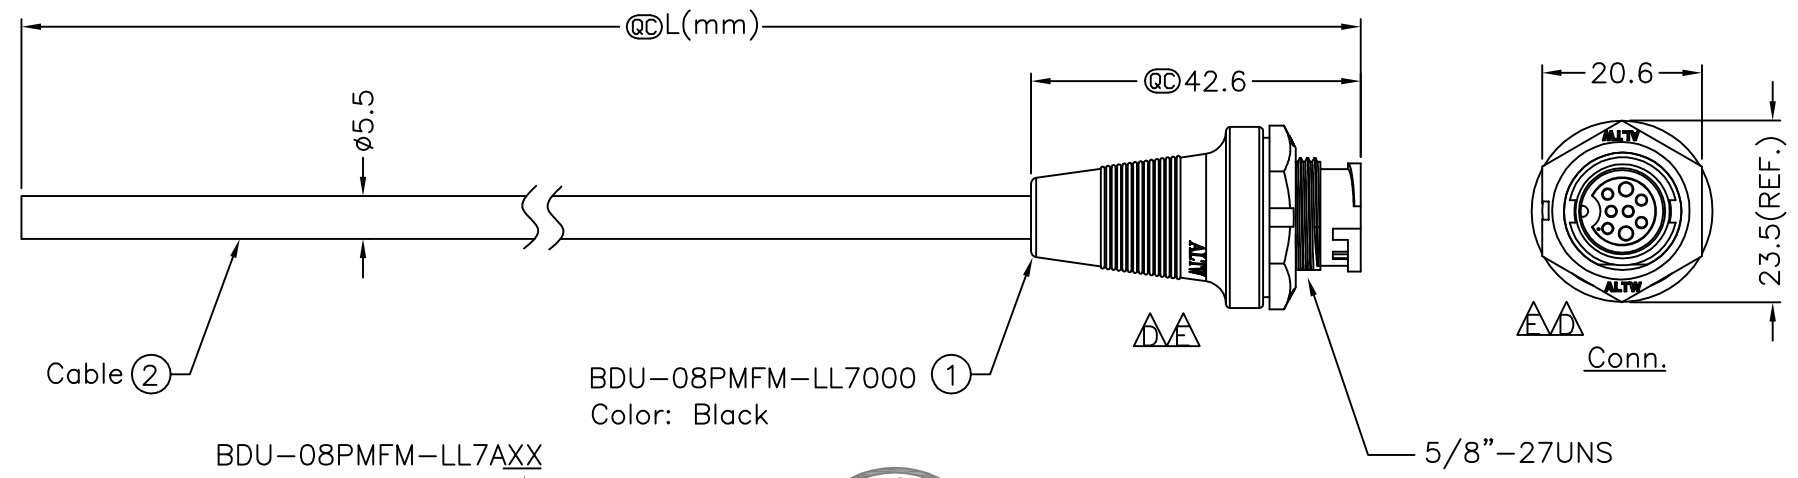

REV.	ECN NO.	DATE	SIGN	DESCRIPTION
C	LEN-8B0584~587	2008/10/30	Ivan	Update Note
D	LEN1610334~337	2016/01/19	Ruru	Change Logo & Note
E	LEN1650431~434	2016/05/13	Ruru	Change View

- Note:
- * @C Important Dimension To Check.
 - * Waterproof Rate: IP67
 - * Housing: Nylon+GF, Black
 - * Pin: Copper Alloy, Gold Plated
 - * Cable: UL2464 26AWG*6C+24AWG*2C+Drain+Al/My Black, PVC Jacket UV Resistant OD=5.5mm
 - * Use with waterproof cap or dust cap
Panel Thickness Max: 2.5mm
 - * Use without waterproof cap or dust cap
Panel Thickness Max: 3.5mm
 - * Cable Length Tolerance: 01M: ±40mm
02M~05M: ±60mm
06M~10M: ±100mm
11M~30M: ±200mm
31M~99M: ±500mm

BDU-08PMFM-LL7AXX
 XX:01~99Meter
 01:01Meter
 02:02Meters
 :
 :
 99:99Meters
 Cable Length(L):01~99Meters

Pin Assignments
Front View

Recommended Panel Cut-Out

Red (26AWG)	紅	8
Pink (26AWG)	粉紅	7
Gray (26AWG)	灰	6
Blue (24AWG)	藍	5
Yellow (26AWG)	黃	4
Green (26AWG)	綠	3
Brown (24AWG)	棕	2
White (26AWG)	白	1
Wire Color		Conn.

Pin Out

UNIT:mm	
TOLERANCE	±0.5

TITLE	Standard	
	Cable Lock 8Pin M Conn. F Pin	
SCALE	Free	SHEET 1 OF 1
REV. E	SIZE A4	@C :Inspection Item

Amphenol LTW
 安費諾亮泰企業股份有限公司

ITEM NO	DRAWN BY	DATE
	Ruru	2016/05/13
DWG NO	CHECKED BY	DATE
BDU-08PMFM-LL7AXX	Rita	2016/05/13
CUSTOMER	APPROVED BY	DATE
ALTW	Lisa	2016/05/13