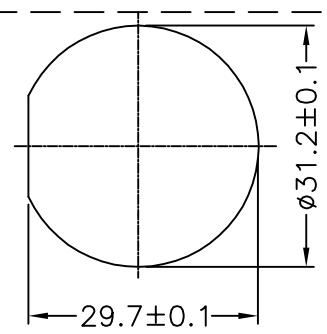

REV.	ECN NO.	DATE	SIGN	DESCRIPTION
C	LEN-8B0584~587	2008/10/30	Ivan	Update Note
D	LEN1610334~337	2016/01/19	Ruru	Change Logo & Note
E	LEN1650431~434	2016/05/13	Ruru	Change View

- Note:
- * @C Important Dimension To Check.
 - * Waterproof Rate: IP67
 - * Housing: Nylon+GF, Black
 - * Pin: Copper Alloy, Gold Plated
 - * Cable: UL2464 26AWG*6C+24AWG*2C+Drain+Al/My Black, PVC Jacket UV Resistant OD=5.5mm
 - * Use with waterproof cap or dust cap
Panel Thickness Max: 2.5mm
 - * Use without waterproof cap or dust cap
Panel Thickness Max: 3.5mm
 - * Cable Length Tolerance: 01M: ±40mm
02M~05M: ±60mm
06M~10M: ±100mm
11M~30M: ±200mm
31M~99M: ±500mm

BDU-08PMFM-LL7AXX
 XX:01~99Meter
 01:01Meter
 02:02Meters
 :
 :
 99:99Meters
 Cable Length(L):01~99Meters

Pin Assignments
Front View

Recommended Panel Cut-Out

Red (26AWG)	紅	8
Pink (26AWG)	粉紅	7
Gray (26AWG)	灰	6
Blue (24AWG)	藍	5
Yellow (26AWG)	黃	4
Green (26AWG)	綠	3
Brown (24AWG)	棕	2
White (26AWG)	白	1
Wire Color		Conn.

Pin Out

UNIT:mm	
TOLERANCE	±0.5

TITLE	Standard	
	Cable Lock 8Pin M Conn. F Pin	
SCALE	Free	SHEET 1 OF 1
REV. E	SIZE A4	@C :Inspection Item

Amphenol LTW
 安費諾亮泰企業股份有限公司

ITEM NO	DRAWN BY	DATE
	Ruru	2016/05/13
DWG NO	CHECKED BY	DATE
BDU-08PMFM-LL7AXX	Rita	2016/05/13
CUSTOMER	APPROVED BY	DATE
ALTW	Lisa	2016/05/13