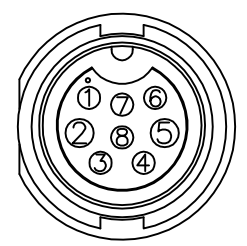

REV.	ECN NO.	DATE	SIGN	DESCRIPTION
C	LEN-8B0584~587	2008/10/30	Ivan	Update Note
D	LEN1610334~337	2016/01/19	Ruru	Change Logo & Note
E	LEN1650431~434	2016/05/13	Ruru	Change View

- Note:
- * @C Important Dimension To Check.
 - * Waterproof Rate: IP67
 - * Housing: Nylon+GF, Black
 - * Pin: Copper Alloy, Gold Plated
 - * Cable: UL2464 26AWG*6C+24AWG*2C+Drain+Al/My Black, PVC Jacket UV Resistant OD=5.5mm
 - * Use with waterproof cap or dust cap
Panel Thickness Max: 2.5mm
 - * Use without waterproof cap or dust cap
Panel Thickness Max: 3.5mm
 - * Cable Length Tolerance: 01M: ±40mm
02M~05M: ±60mm
06M~10M: ±100mm
11M~30M: ±200mm
31M~99M: ±500mm

BDU-08PMFM-LL7AXX
 XX:01~99Meter
 01:01Meter
 02:02Meters
 :
 :
 99:99Meters
 Cable Length(L):01~99Meters

Pin Assignments
Front View

Recommended Panel Cut-Out

Red (26AWG)	紅	8
Pink (26AWG)	粉紅	7
Gray (26AWG)	灰	6
Blue (24AWG)	藍	5
Yellow (26AWG)	黃	4
Green (26AWG)	綠	3
Brown (24AWG)	棕	2
White (26AWG)	白	1
Wire Color		Conn.

Pin Out

UNIT:mm	
TOLERANCE	±0.5

TITLE	Standard	
	Cable Lock 8Pin M Conn. F Pin	
SCALE	Free	SHEET 1 OF 1
REV. E	SIZE A4	@C :Inspection Item

Amphenol LTW
 安費諾亮泰企業股份有限公司

ITEM NO	DRAWN BY	DATE
	Ruru	2016/05/13
DWG NO	CHECKED BY	DATE
BDU-08PMFM-LL7AXX	Rita	2016/05/13
CUSTOMER	APPROVED BY	DATE
ALTW	Lisa	2016/05/13