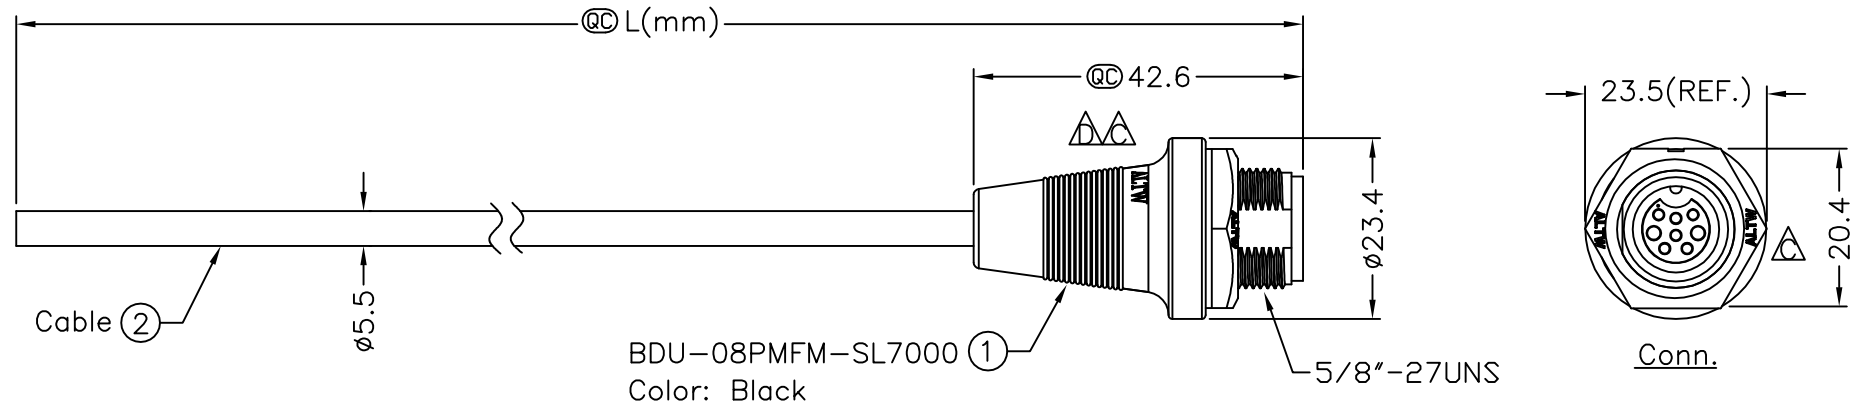

REV.	ECN NO.	DATE	SIGN	DESCRIPTION
B	LEN-8B0459~462	2008/09/22	Shin	Add Note
C	LEN1610179~182	2015/12/04	Ruru	Change Logo & Note
D	LEN17A0038~041	2017/09/27	Ruru	Update View

BDU-08PMFM-SL7AXX
 XX:01~99Meter
 01:01Meter
 02:02Meters
 :
 :
 99:99Meters
 Cable Length(L):01~99Meters

- Note:
- * @C Important Dimension To Check.
 - * Waterproof Rate: IP67
 - * Housing: Nylon+GF, Black
 - * Pin: Copper Alloy, Gold Plated
 - * Cable: UL2464 26AWG*6C+24AWG*2C+Drain+Al/My, PVC Jacket UV Resistant, OD=5.5mm, Black
 - △* Use with waterproof cap or dust cap
Panel Thickness Max: 2.5mm
 - △* Use without waterproof cap or dust cap
Panel Thickness Max: 3.5mm
 - △* Cable Length Tolerance: 01M: ±40mm
02M~05M: ±60mm
06M~10M: ±100mm
11M~30M: ±200mm
31M~99M: ±500mm

Pin Assignments
Front View

Recommended Panel Cut-Out

Red (26AWG) 紅色	8
Pink (26AWG) 粉紅色	7
Grey (26AWG) 灰色	6
Blue (24AWG) 藍色	5
Yellow (26AWG) 黃色	4
Green (26AWG) 綠色	3
Brown (24AWG) 棕色	2
White (26AWG) 白色	1
Wire Color	Conn.

Pin Out

UNIT:mm		TITLE	Standard
TOLERANCE	±0.5 mm	Cable Screw 8Pin M Conn. F Pin	
SCALE	Free	SHEET	1 OF 1
REV.	D	SIZE	A4
		@C	:Inspection Item

Amphenol LTW
 安費諾亮泰企業股份有限公司

ITEM NO	DRAWN BY	DATE
DWG NO	CHECKED BY	DATE
CUSTOMER	APPROVED BY	DATE