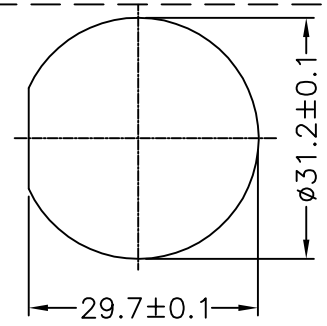

Recommended Panel Cut-Out

Red (26AWG) 紅色	8
Pink (26AWG) 粉紅色	7
Grey (26AWG) 灰色	6
Blue (24AWG) 藍色	5
Yellow (26AWG) 黃色	4
Green (26AWG) 綠色	3
Brown (24AWG) 棕色	2
White (26AWG) 白色	1
Wire Color	Conn.

Pin Out

UNIT:mm		TITLE	Standard
TOLERANCE	±0.5 mm	Cable Screw 8Pin M Conn. F Pin	
SCALE	Free	SHEET	1 OF 1
REV.	D	SIZE	A4
		@C	:Inspection Item

Amphenol LTW
安費諾亮泰企業股份有限公司

ITEM NO	DRAWN BY	DATE
DWG NO	CHECKED BY	DATE
CUSTOMER	APPROVED BY	DATE

Ruru 2017/09/27
Rita 2017/09/27
Max 2017/09/27

THIS DOCUMENT IS SUBJECT TO CHANGE WITHOUT NOTICE. IT IS CONFIDENTIAL AND A PROPERTY OF Amphenol LTW. DISCLOSURE TO THIRD PARTY HAS TO BE AUTHORIZED BY Amphenol LTW.