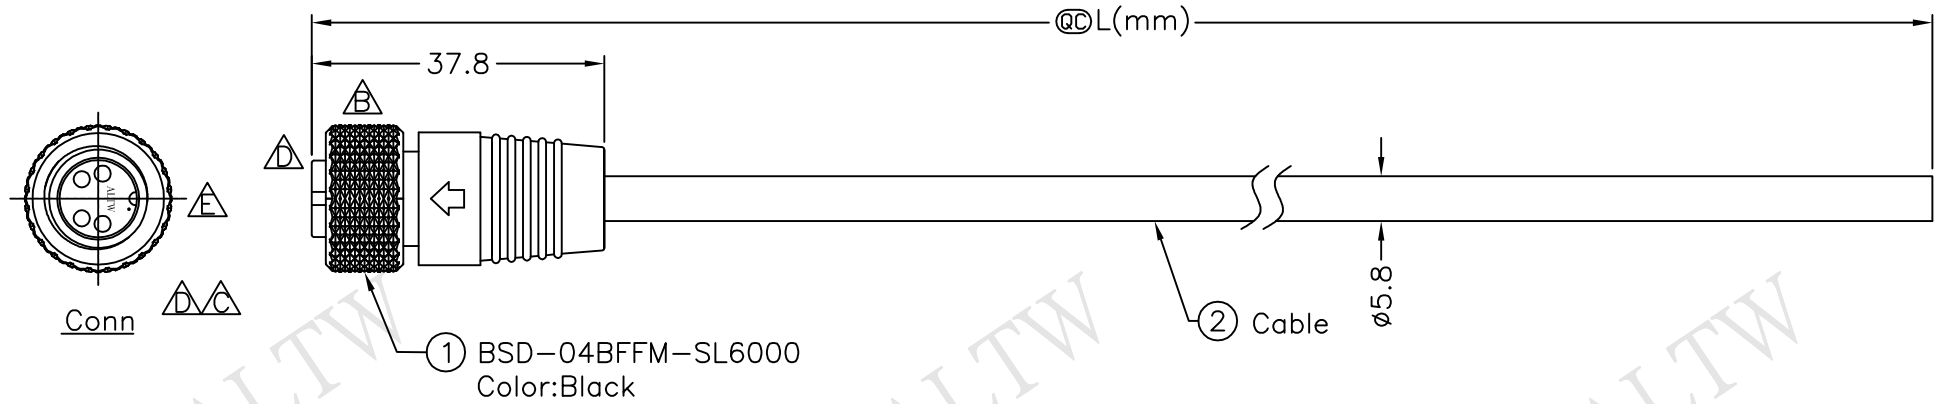

Shield	Drain	地線
4	Yellow	黃
3	Red	紅
2	Green	綠
1	White	白
Conn	Wire Color	Pin Out

BSD-04BFFM-SL6AXX
 XX:01~99Meter
 01:01Meter
 02:02Meters
 ...
 99:99Meters
 Cable Length(L):01~99Meters

- Note:
- * @L Important Dimension To Check.
 - * Waterproof Rate: IP66
 - * Housing: Nylon+GF,Black
 - * Screw Nut: Brass, Nickel Plated
 - * Shell: Brass, Nickel Plated
 - * Ring: EPDM,Black
 - * Brass Shell: Brass.
 - * Cable: UL2464 20AWG*4C+Drain+Al/My Black,PVC Jacket UV Resistant, OD=5.8
 - * Cable Length Tolerance:01M:±40mm
 02M~05M:±60mm
 06M~10M:±100mm
 11M~30M:±200mm
 31M~99M:±500mm

UNIT:mm	TITLE BSD-04BFFM-S180 To Cable		Amphenol LTW 安費諾亮泰企業股份有限公司	ITEM NO	DRAWN BY Ruru	DATE 2017/01/17
TOLERANCE ±0.5mm	SCALE Free	SHEET 1 OF 1		DWG NO BSD-04BFFM-SL6AXX	CHECKED BY Rita	DATE 2017/01/17
REV. E	SIZE A4	QC : Inspection Item	CUSTOMER ALTW	APPROVED BY Max	DATE 2017/01/17	