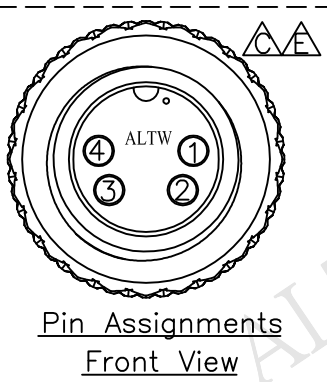

Shield	Drain	地線
4	Yellow	黃
3	Red	紅
2	Green	綠
1	White	白
Conn	Wire Color	Pin Out

BSD-04BFFM-SL6AXX
 XX:01~99Meter
 01:01Meter
 02:02Meters
 ...
 99:99Meters
 Cable Length(L):01~99Meters

- Note:
- * @L Important Dimension To Check.
 - * Waterproof Rate: IP66
 - * Housing: Nylon+GF,Black
 - * Screw Nut: Brass, Nickel Plated
 - * Shell: Brass, Nickel Plated
 - * Ring: EPDM,Black
 - * Brass Shell: Brass.
 - * Cable: UL2464 20AWG*4C+Drain+Al/My Black,PVC Jacket UV Resistant, OD=5.8
 - * Cable Length Tolerance:01M:±40mm
 02M~05M:±60mm
 06M~10M:±100mm
 11M~30M:±200mm
 31M~99M:±500mm

UNIT:mm	TITLE BSD-04BFFM-S180 To Cable		Amphenol LTW 安費諾亮泰企業股份有限公司	ITEM NO	DRAWN BY Ruru	DATE 2017/01/17
TOLERANCE ±0.5mm	SCALE Free	SHEET 1 OF 1		DWG NO BSD-04BFFM-SL6AXX	CHECKED BY Rita	DATE 2017/01/17
REV. E	SIZE A4	QC : Inspection Item	CUSTOMER ALTW	APPROVED BY Max	DATE 2017/01/17	