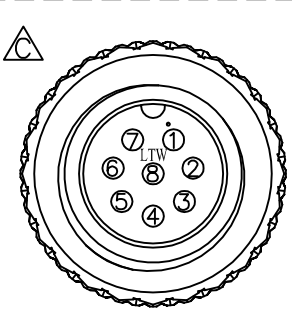

REV.	ECN NO.	DATE	SIGN	DESCRIPTION
B	LEN-790203	2007/09/13	WUFEI	Change Nut
C	LEN-920176~79	2008/09/16	Li Xiu Zhi	Change View
D	LEN1710138~43	2017/01/17	Ruru	Change Logo

BSD-08BFFM-SL6AXX
 ↑
 XX:01~99Meter
 01:01Meter
 02:02Meters
 :
 :
 99:99Meters
 Cable Length(L):01~99Meters

- Note:
- * @C Important Dimension To Check.
 - * Waterproof Rate: IP66
 - * Housing: Black, Nylon+GF
 - * Pin: Brass, Gold Plated
 - * Cable: Black, UL2464 24AWG*8C+Drain+Al/My (UV Resistant), OD=5.5
 - * Cable Length Tolerance: 01M:40mm
 02M~05M:60mm
 06M~10M:100mm
 11M~30M:200mm
 31M~99M:500mm

Pin Assignments
Front View

Shield	Drain	地線
8	Green	綠
7	Yellow	黃
6	Orange	桔
5	Red	紅
4	Blue	藍
3	White	白
2	Brown	棕
1	Black	黑
Conn.	Wire Color	
	Pin Out	

UNIT:mm	
TOLERANCE	±0.5 mm

TITLE	Standard		
	Cable Screw 8Pin F Conn F Pin		
SCALE	Free	SHEET	1 OF 1
REV.	D	SIZE	A4
		@C	: Inspection Item