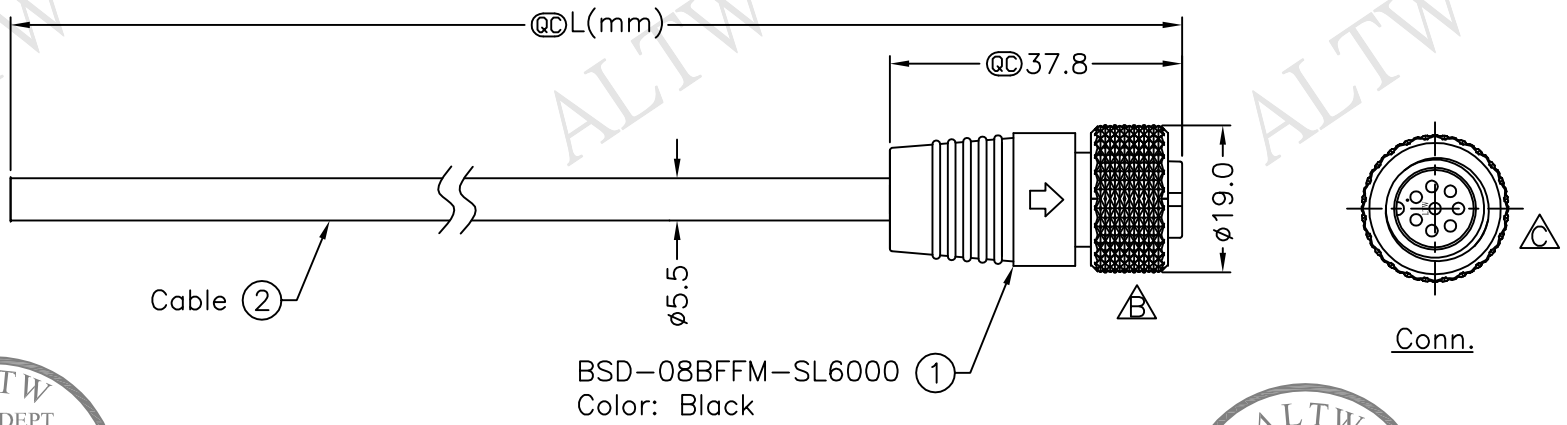

REV.	ECN NO.	DATE	SIGN	DESCRIPTION
B	LEN-790203	2007/09/13	WUFEI	Change Nut
C	LEN-920176~79	2008/09/16	Li Xiu Zhi	Change View
D	LEN1710138~43	2017/01/17	Ruru	Change Logo

BSD-08BFFM-SL6AXX
 ↑
 XX:01~99Meter
 01:01Meter
 02:02Meters
 :
 :
 99:99Meters
 Cable Length(L):01~99Meters

- Note:
- * @C Important Dimension To Check.
 - * Waterproof Rate: IP66
 - * Housing: Black, Nylon+GF
 - * Pin: Brass, Gold Plated
 - * Cable: Black, UL2464 24AWG*8C+Drain+Al/My (UV Resistant), OD=5.5
 - * Cable Length Tolerance: 01M:40mm
 02M~05M:60mm
 06M~10M:100mm
 11M~30M:200mm
 31M~99M:500mm

Pin Assignments
Front View

Shield	Drain	地線
8	Green	綠
7	Yellow	黃
6	Orange	桔
5	Red	紅
4	Blue	藍
3	White	白
2	Brown	棕
1	Black	黑
Conn.	Wire Color	
	Pin Out	

UNIT:mm	
TOLERANCE	±0.5 mm

TITLE	Standard		
	Cable Screw 8Pin F Conn F Pin		
SCALE	Free	SHEET	1 OF 1
REV.	D	SIZE	A4
		@C	: Inspection Item