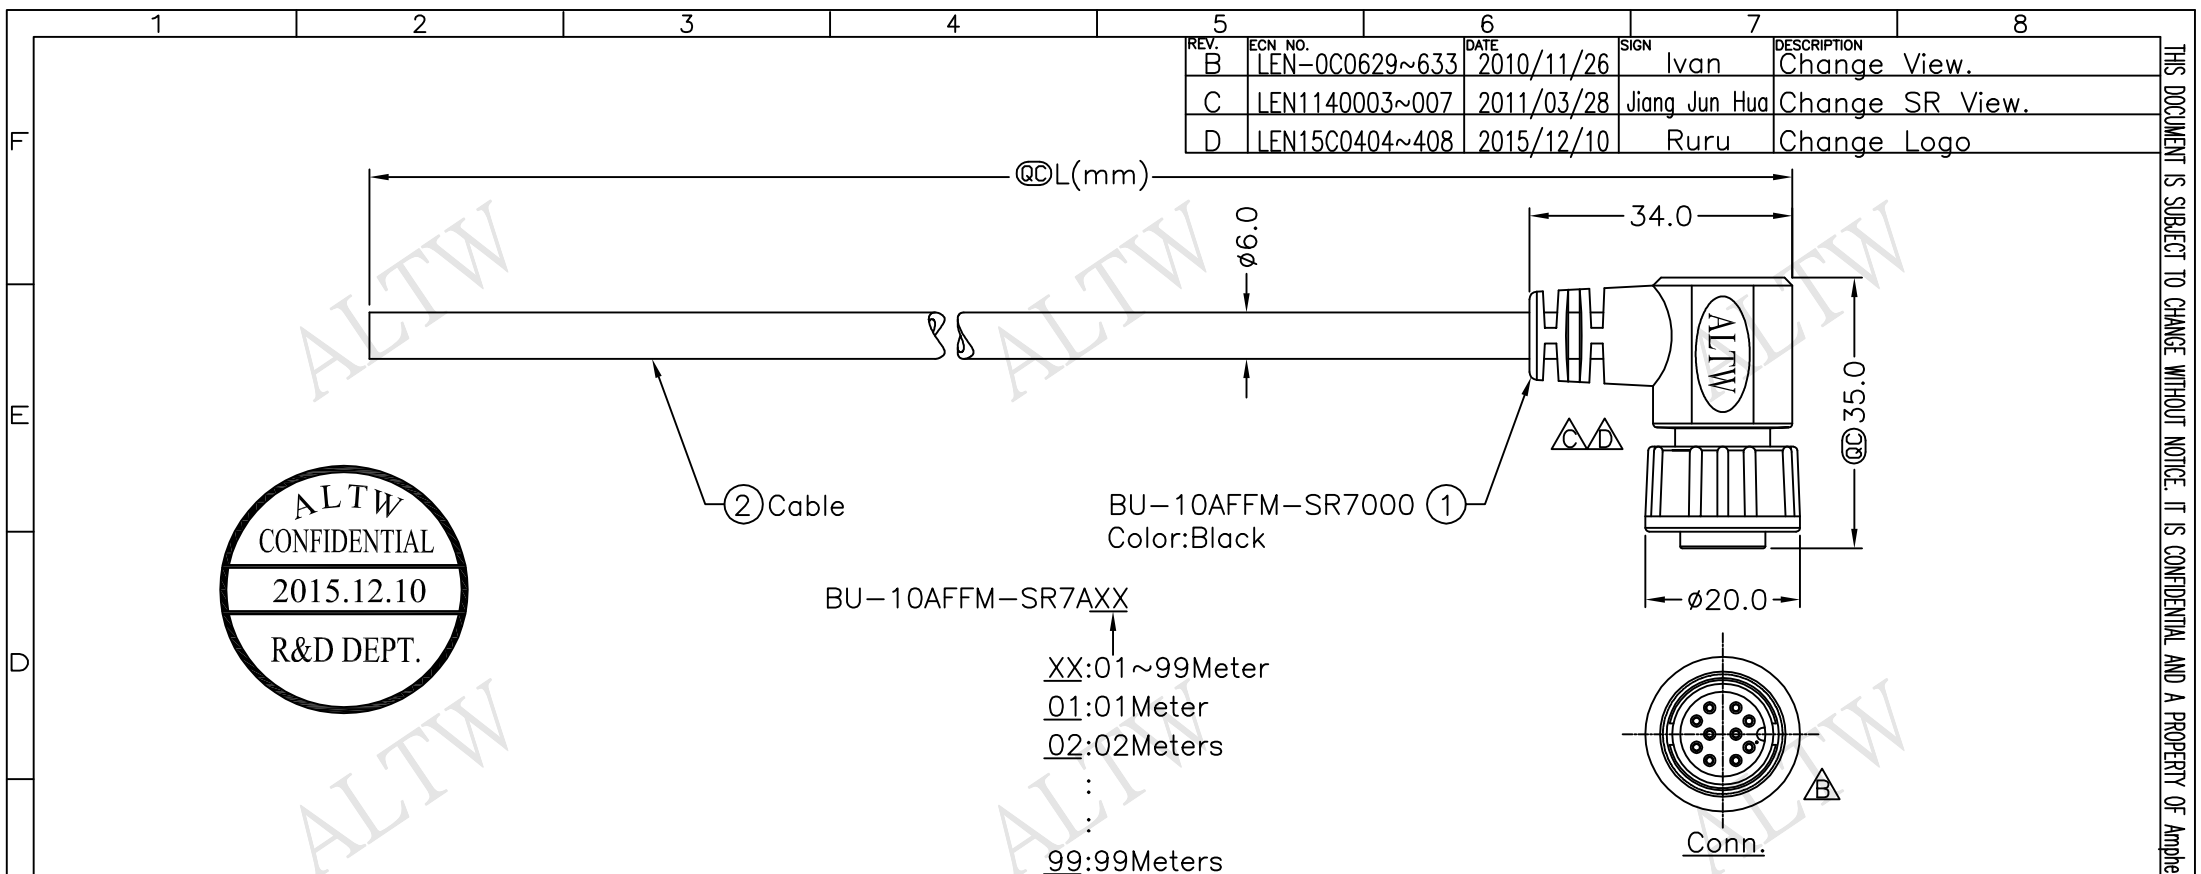

REV.	ECN NO.	DATE	SIGN	DESCRIPTION
B	LEN-0C0629~633	2010/11/26	Ivan	Change View.
C	LEN1140003~007	2011/03/28	Jiang Jun Hua	Change SR View.
D	LEN15C0404~408	2015/12/10	Ruru	Change Logo

ALTW
CONFIDENTIAL
2015.12.10
R&D DEPT.

BU-10AFFM-SR7AXX
XX:01~99Meter
01:01Meter
02:02Meters
:
:
:
99:99Meters

Cable Length(L):01~99Meters

ALTW
DCC. DEPT.
CONFIDENTIAL
2015.12.24
ISSUED

1. Note:
2. @C Important Dimension.
   - Waterproof Rate: IP67.
   - Housing: Nylon+GF, Black.
   - Female Pin: Copper Alloy, Gold Plated.
   - Cable: UL2464 26AWG*10C+Drain+Al/My, PVC Jacket, UV Resistant, OD=6.0mm, Black.
   - Cable Length Tolerance: 01M:±40mm
     02M~05M:±60mm
     06M~10M:±100mm
     11M~30M:±200mm
     31M~99M:±500mm