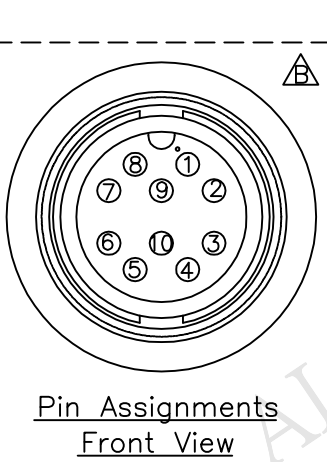

BU-10AFFM-SR7AXX
XX:01~99Meter
01:01Meter
02:02Meters
:
:
:
99:99Meters

Cable Length(L):01~99Meters

ALTW
DCC. DEPT.
CONFIDENTIAL
2015.12.24
ISSUED

- Note:
- * @C Important Dimension.
 - * Waterproof Rate: IP67.
 - * Housing: Nylon+GF, Black.
 - * Female Pin: Copper Alloy, Gold Plated.
 - * Cable: UL2464 26AWG*10C+Drain+Al/My, PVC Jacket, UV Resistant, OD=6.0mm, Black.
 - * Cable Length Tolerance: 01M:±40mm
02M~05M:±60mm
06M~10M:±100mm
11M~30M:±200mm
31M~99M:±500mm

Orange	橘	10
Black	黑	9
Red	紅	8
Pink	粉紅	7
Gray	灰	6
Yellow	黃	5
Green	綠	4
White	白	3
Blue	藍	2
Brown	棕	1
Wire Color		Conn.

UNIT:mm
TOLERANCE
±0.5 mm

TITLE
Standard
Cable Screw 10Pin F Conn. F Pin
SCALE Free SHEET 1 OF 1
REV. D SIZE A4 @C :Inspection Item