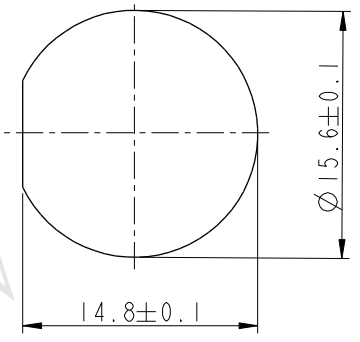

Recommended Panel Cut-Out

10	Orange	橙
9	Black	黑
8	Red	紅
7	Pink	粉紅
6	Gray	灰
5	Yellow	黃
4	Green	綠
3	White	白
2	Blue	藍
1	Brown	棕
Conn.	Wire Color	
	Pin Out	

UNIT:mm
TOLERANCE
±0.5 mm

TITLE
Standard
Cable Lock 10Pin M Conn M Pin
SCALE 3:2 SIZE A4 SHEET 1 OF 1
REV. D WC-REV. A.1 ① Inspection item

Amphenol LTW
安費諾亮泰企業股份有限公司

ITEM NO	DRAWN BY	DATE
DWG NO BU-10PMMM-LL7AXX	Ruru	2016-05-13
CUSTOMER ALTW	CHECKED BY Rita	DATE 2016-05-13
	APPROVED BY Lisa	DATE 2016-05-13

THIS DOCUMENT IS SUBJECT TO CHANGE WITHOUT NOTICE. IT IS CONFIDENTIAL AND A PROPERTY OF Amphenol LTW. DISCLOSURE TO THIRD PARTY HAS TO BE AUTHORIZED BY Amphenol LTW.