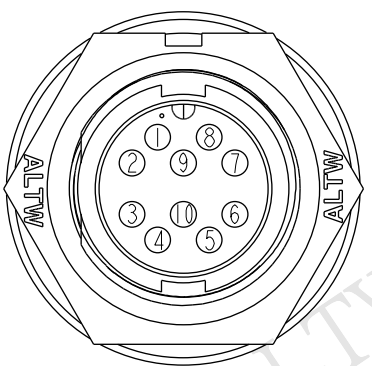

Pin Assignments Front View