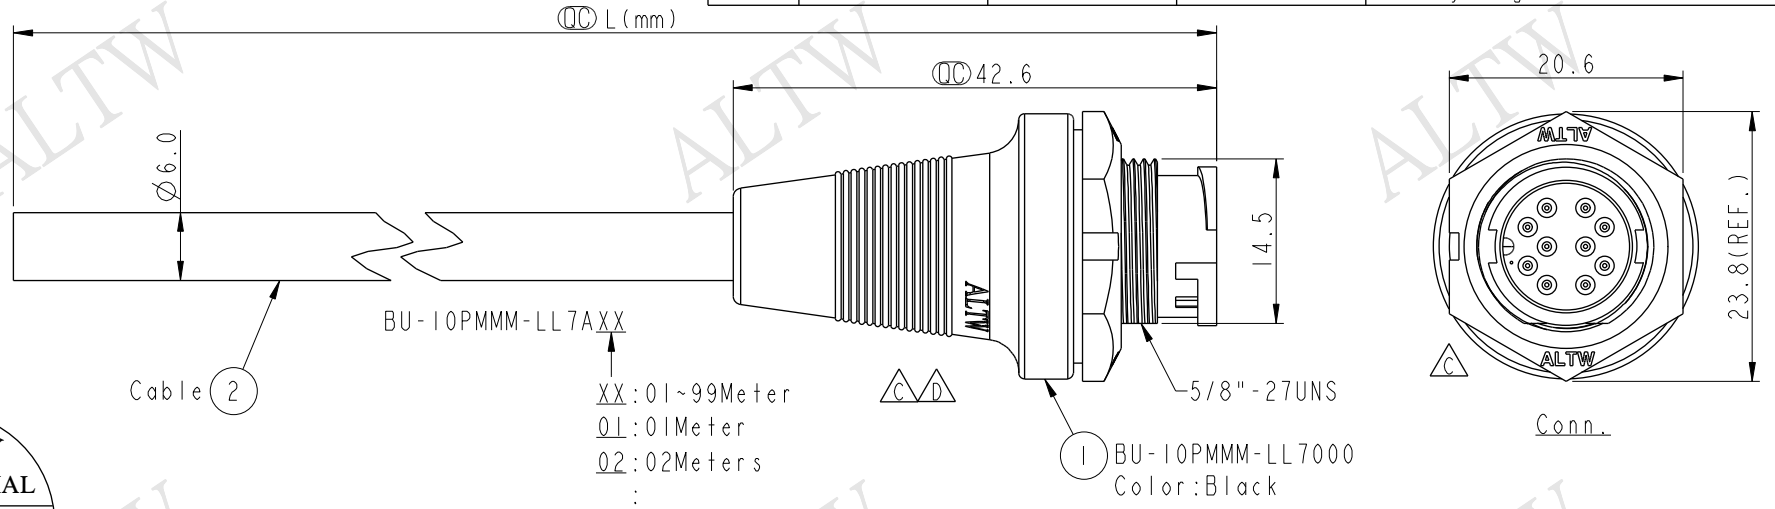

REV.	ECN NO.	DATE	SIGN	DESCRIPTION
B	LEN-8B0405-408	2008/09/22	Shin	Add Note
C	LEN1590279-282	2015/09/03	Vicky	Update Logo & Note
D	LEN1650415-418	2016/05/13	Ruru	Modify Logo Position

ALTW
CONFIDENTIAL
2016-05-13
R&D DEPT.

Cable ②

BU-10PMMM-LL7AXX
XX: 01-99Meters
01: 01Meter
02: 02Meters
...
99: 99Meters
Cable Length(L): 01-99Meters

① BU-10PMMM-LL7000
Color: Black

Note:

- ① Important Dimensions To Check
- Waterproof Rate: IP67
- Housing: Nylon+GF, Black
- Male Pin: Copper Alloy, Gold Plated
- Cable: UL2464 26#*10C+D+Al/My,UV, PVC Jacket, Black, OD=6.0mm

△B* Use with waterproof cap or dust cap
Panel Thickness Max: 2.5mm
△B* Use without waterproof cap or dust cap
Panel Thickness Max: 3.5mm
△C* Cable Length Tolerance: 1M:±40mm
2M~5M:±60mm
6M~10M:±100mm
11M~30M:±200mm
31M~99M:±500mm