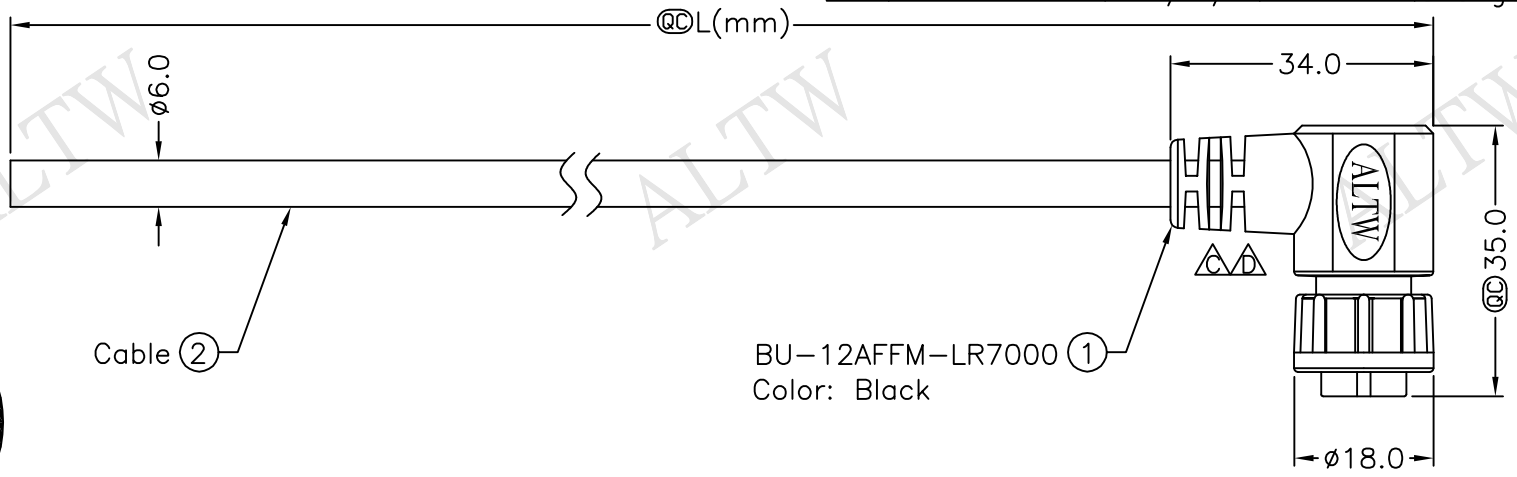

REV.	ECN NO.	DATE	SIGN	DESCRIPTION
B	LEN-0C0652~656	2010/11/26	Ivan	Change View.
C	LEN12B0092~097	2012/11/22	Vicky	Modify SR View.
D	LEN15C0426~431	2015/12/14	Ruru	Change Logo

△

BU-12AFFM-LR7000 ①
Color: Black

BU-12AFFM-LR7AXX
XX:01~99Meter
01:01Meter
02:02Meters
:
:
99:99Meters
Cable Length(L):01~99Meters