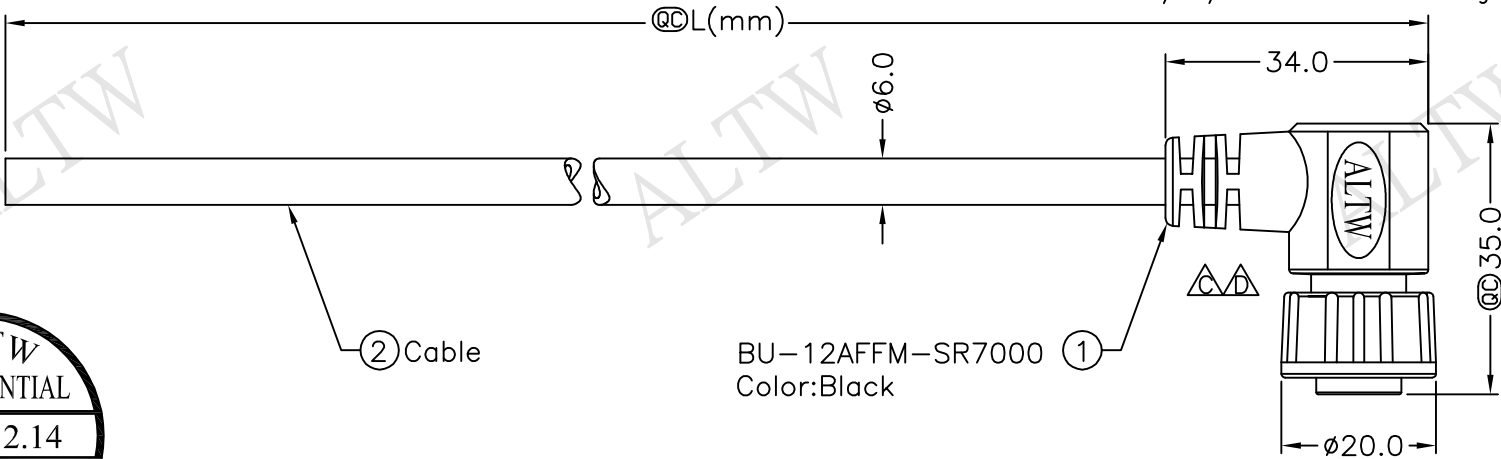

REV.	ECN NO.	DATE	SIGN	DESCRIPTION
B	LEN-0C0663~668	2010/11/26	Ivan	Change View.
C	LEN1140008~013	2011/03/28	Jiang Jun Hua	Change SR View.
D	LEN15C0436~442	2015/12/14	Ruru	Change Logo

BU-12AFFM-SR7AXX  
 XX:01~99Meter  
 01:01Meter  
 02:02Meters  
 :  
 :  
 99:99Meters  
 Cable Length(L):01~99Meters

Light Green	淺綠	12
Purple	紫	11
Orange	橘	10
Black	黑	9
Red	紅	8
Pink	粉紅	7
Gray	灰	6
Yellow	黃	5
Green	綠	4
White	白	3
Blue	藍	2
Brown	棕	1
Wire Color		Conn.

Pin Assignments  
Front View

- Note:
- \* @C Important Dimension.
  - \* Waterproof Rate: IP67.
  - \* Housing: Nylon+GF, Black.
  - \* Female Pin: Copper Alloy, Gold Plated.
  - \* Cable:UL2464 26AWG\*12C+Drain+Al/My, PVC Jacket, UV Resistant, OD=6.0mm, Black
- △\* Cable Length Tolerance: 01M:±40mm  
 02M~05M:±60mm  
 06M~10M:±100mm  
 11M~30M:±200mm  
 31M~99M:±500mm

UNIT:mm		TITLE	Standard
TOLERANCE		Cable Screw 12Pin F Conn. F Pin	
±0.5 mm		SCALE	Free
		SHEET	1 OF 1
		REV.	D
		SIZE	A4
		@C	:Inspection Item

**Amphenol LTW**  
 安費諾亮泰企業股份有限公司

ITEM NO	DRAWN BY	DATE
	Ruru	2015/12/14
DWG NO	CHECKED BY	DATE
BU-12AFFM-SR7AXX	Rita	2015/12/14
CUSTOMER	APPROVED BY	DATE
ALTW	Lisa	2015/12/14