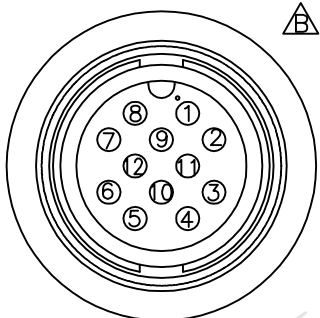

REV.	ECN NO.	DATE	SIGN	DESCRIPTION
B	LEN-0C0663~668	2010/11/26	Ivan	Change View.
C	LEN1140008~013	2011/03/28	Jiang Jun Hua	Change SR View.
D	LEN15C0436~442	2015/12/14	Ruru	Change Logo

BU-12AFFM-SR7AXX  
 XX:01~99Meter  
 01:01Meter  
 02:02Meters  
 :  
 :  
 99:99Meters  
 Cable Length(L):01~99Meters

Light Green	淺綠	12
Purple	紫	11
Orange	橘	10
Black	黑	9
Red	紅	8
Pink	粉紅	7
Gray	灰	6
Yellow	黃	5
Green	綠	4
White	白	3
Blue	藍	2
Brown	棕	1
Wire Color		Conn.

Pin Assignments  
Front View

- Note:
- \* @C Important Dimension.
  - \* Waterproof Rate: IP67.
  - \* Housing: Nylon+GF, Black.
  - \* Female Pin: Copper Alloy, Gold Plated.
  - \* Cable:UL2464 26AWG\*12C+Drain+Al/My, PVC Jacket, UV Resistant, OD=6.0mm, Black
- △\* Cable Length Tolerance: 01M:±40mm  
 02M~05M:±60mm  
 06M~10M:±100mm  
 11M~30M:±200mm  
 31M~99M:±500mm

UNIT:mm		TITLE	Standard
TOLERANCE		Cable Screw 12Pin F Conn. F Pin	
±0.5 mm		SCALE	Free
		SHEET	1 OF 1
		REV.	D
		SIZE	A4
		@C	:Inspection Item

**Amphenol LTW**  
 安費諾亮泰企業股份有限公司

ITEM NO	DRAWN BY	DATE
	Ruru	2015/12/14
DWG NO	CHECKED BY	DATE
BU-12AFFM-SR7AXX	Rita	2015/12/14
CUSTOMER	APPROVED BY	DATE
ALTW	Lisa	2015/12/14