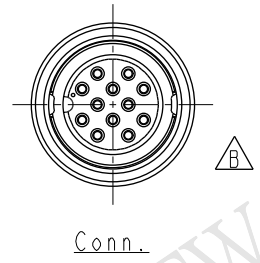

BU-12BFFM-LL7000  
Color: Black

BU-12BFFM-LL7A XX

XX : 01~99Meters  
01 : 01Meter  
02 : 02Meters  
:  
:  
99 : 99Meters

Cable Length(L): 01~99Meters

Note:

- \*  $\varnothing$  Important Dimension To Check.
- \* Waterproof Rate: IP67.
- \* Housing: Nylon+GF, Black
- \* Female Pin: Copper Alloy, Gold Plated
- \* O-Ring: EPDM, Black
- \* Lock Nut: Nylon+GF, Black
- \* Cable: UL2464 26AWG\*12C+Drain+Al/My PVC Jacket UV Resistant, OD=6.0, Black.
- \* Cable Length Tolerance: 01M: 40mm  
02M~05M: ±60mm  
06M~10M: ±100mm  
11M~30M: ±200mm  
31M~99M: ±500mm

TITLE Standard Cable Lock 12Pin F Conn F Pin			
SCALE 1:1	SIZE A4	SHEET 1 OF 1	
REV. C	WC-REV. A.1	QC: Inspection item	

**Amphenol LTW**  
安費諾亮泰企業股份有限公司

ITEM NO	DRAWN BY Ruru	DATE 2015-12-14
DWG NO BU-12BFFM-LL7AXX	CHECKED BY Rita	DATE 2015-12-14
CUSTOMER ALTW	APPROVED BY Lisa	DATE 2015-12-14