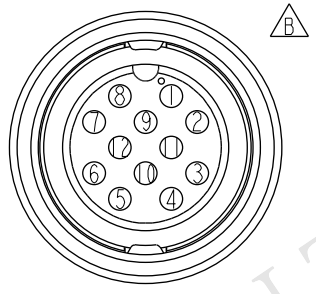

BU-12BFFM-LL7000  
Color: Black

BU-12BFFM-LL7A XX

XX : 01~99Meters  
01 : 01Meter  
02 : 02Meters  
:  
:  
99 : 99Meters

Cable Length(L): 01~99Meters

Note:

- \*  $\varnothing$  Important Dimension To Check.
- \* Waterproof Rate: IP67.
- \* Housing: Nylon+GF, Black
- \* Female Pin: Copper Alloy, Gold Plated
- \* O-Ring: EPDM, Black
- \* Lock Nut: Nylon+GF, Black
- \* Cable: UL2464 26AWG\*12C+Drain+Al/My PVC Jacket UV Resistant, OD=6.0, Black.
- \* Cable Length Tolerance: 01M: 40mm  
02M~05M: ±60mm  
06M~10M: ±100mm  
11M~30M: ±200mm  
31M~99M: ±500mm

12	Light Green	淺綠
11	Purple	紫
10	Orange	橙
9	Black	黑
8	Red	紅
7	Pink	粉紅
6	Gray	灰
5	Yellow	黃
4	Green	綠
3	White	白
2	Blue	藍
1	Brown	棕
Conn	Wire Color	
	Pin Out	

Pin Assignments  
Front View 前視圖

UNIT: mm		
TOLERANCE	±0.5mm	

TITLE Standard Cable Lock 12Pin F Conn F Pin			
SCALE 1:1	SIZE A4	SHEET 1 OF 1	
REV. C	WC-REV. A.1	QC: Inspection item	

**Amphenol LTW**  
安費諾亮泰企業股份有限公司

ITEM NO	DRAWN BY Ruru	DATE 2015-12-14
DWG NO BU-12BFFM-LL7AXX	CHECKED BY Rita	DATE 2015-12-14
CUSTOMER ALTW	APPROVED BY Lisa	DATE 2015-12-14