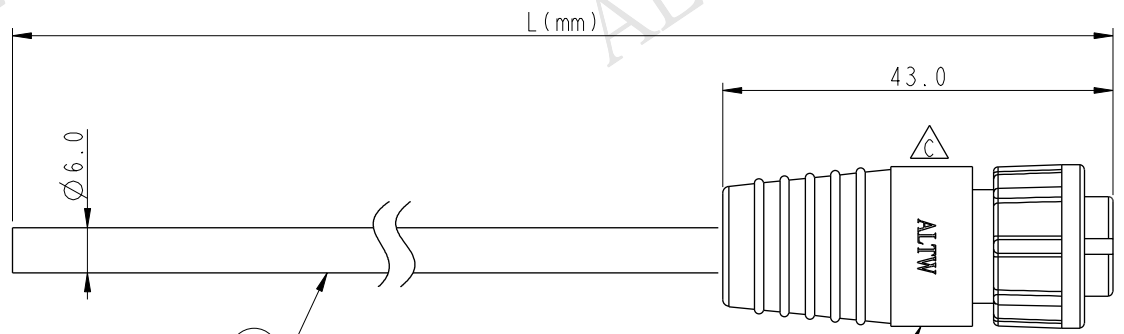

BU-12BFFM-LL7000  
Color: Black

BU-12BFFM-LL7A XX

XX : 01~99Meters  
01 : 01Meter  
02 : 02Meters  
:  
:  
99 : 99Meters

Cable Length(L): 01~99Meters

Note:

- \*  $\varnothing$  Important Dimension To Check.
- \* Waterproof Rate: IP67.
- \* Housing: Nylon+GF, Black
- \* Female Pin: Copper Alloy, Gold Plated
- \* O-Ring: EPDM, Black
- \* Lock Nut: Nylon+GF, Black
- \* Cable: UL2464 26AWG\*12C+Drain+Al/My PVC Jacket UV Resistant, OD=6.0, Black.
- \* Cable Length Tolerance: 01M: 40mm  
02M~05M: ±60mm  
06M~10M: ±100mm  
11M~30M: ±200mm  
31M~99M: ±500mm

TITLE Standard Cable Lock 12Pin F Conn F Pin			
SCALE 1:1	SIZE A4	SHEET 1 OF 1	
REV. C	WC-REV. A.1	QC: Inspection item	

**Amphenol LTW**  
安費諾亮泰企業股份有限公司

ITEM NO	DRAWN BY Ruru	DATE 2015-12-14
DWG NO BU-12BFFM-LL7AXX	CHECKED BY Rita	DATE 2015-12-14
CUSTOMER ALTW	APPROVED BY Lisa	DATE 2015-12-14