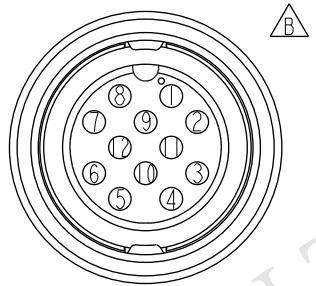

BU-12BFFM-LL7000
Color: Black

BU-12BFFM-LL7A XX

- XX : 01~99Meters
- 01 : 01Meter
- 02 : 02Meters
- ...
- 99 : 99Meters

Cable Length(L): 01~99Meters

Note:

- * \varnothing Important Dimension To Check.
- * Waterproof Rate: IP67.
- * Housing: Nylon+GF, Black
- * Female Pin: Copper Alloy, Gold Plated
- * O-Ring: EPDM, Black
- * Lock Nut: Nylon+GF, Black
- * Cable: UL2464 26AWG*12C+Drain+Al/My PVC Jacket UV Resistant, OD=6.0, Black.
- * Cable Length Tolerance:
 - 02M~05M: ±60mm
 - 06M~10M: ±100mm
 - 11M~30M: ±200mm
 - 31M~99M: ±500mm

Pin Assignments
Front View 前視圖

12	Light Green	淺綠
11	Purple	紫
10	Orange	橙
9	Black	黑
8	Red	紅
7	Pink	粉紅
6	Gray	灰
5	Yellow	黃
4	Green	綠
3	White	白
2	Blue	藍
1	Brown	棕
Conn	Wire Color	
	Pin Out	

UNIT: mm	
TOLERANCE	±0.5mm

TITLE Standard Cable Lock 12Pin F Conn F Pin			
SCALE 1:1	SIZE A4	SHEET 1 OF 1	
REV. C	WC-REV. A.1	\varnothing : Inspection item	

Amphenol LTW
安費諾亮泰企業股份有限公司

ITEM NO	DRAWN BY Ruru	DATE 2015-12-14
DWG NO BU-12BFFM-LL7AXX	CHECKED BY Rita	DATE 2015-12-14
CUSTOMER ALTW	APPROVED BY Lisa	DATE 2015-12-14