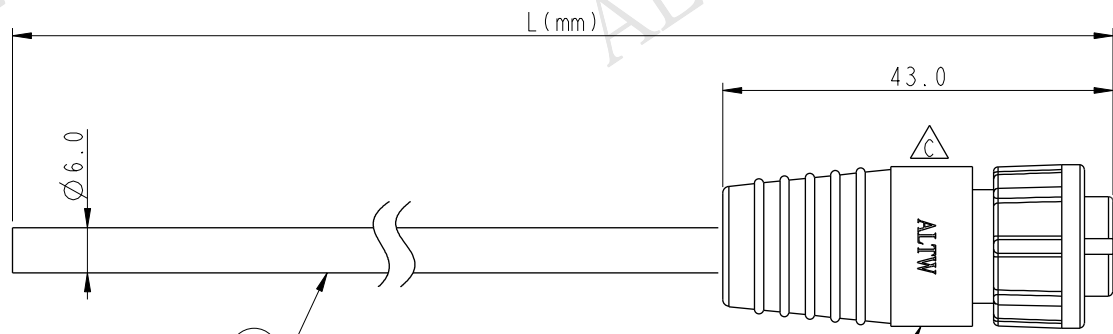

BU-12BFFM-LL7000
Color: Black

BU-12BFFM-LL7A XX

- XX : 01~99Meters
- 01 : 01Meter
- 02 : 02Meters
- ...
- 99 : 99Meters

Cable Length(L): 01~99Meters

Note:

- * \varnothing Important Dimension To Check.
- * Waterproof Rate: IP67.
- * Housing: Nylon+GF, Black
- * Female Pin: Copper Alloy, Gold Plated
- * O-Ring: EPDM, Black
- * Lock Nut: Nylon+GF, Black
- * Cable: UL2464 26AWG*12C+Drain+Al/My PVC Jacket UV Resistant, OD=6.0, Black.
- * Cable Length Tolerance:
 - 02M~05M: ±60mm
 - 06M~10M: ±100mm
 - 11M~30M: ±200mm
 - 31M~99M: ±500mm

TITLE Standard Cable Lock 12Pin F Conn F Pin			
SCALE 1:1	SIZE A4	SHEET 1 OF 1	
REV. C	WC-REV. A.1	\varnothing : Inspection item	

Amphenol LTW
安費諾亮泰企業股份有限公司

ITEM NO	DRAWN BY Ruru	DATE 2015-12-14
DWG NO BU-12BFFM-LL7AXX	CHECKED BY Rita	DATE 2015-12-14
CUSTOMER ALTW	APPROVED BY Lisa	DATE 2015-12-14