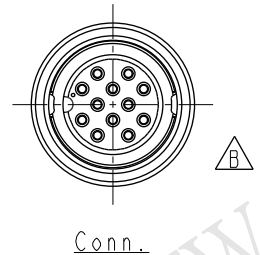

BU-12BFFM-LL7000
Color: Black

BU-12BFFM-LL7A XX

- XX : 01~99Meters
- 01 : 01Meter
- 02 : 02Meters
- ...
- 99 : 99Meters

Cable Length(L): 01~99Meters

Note:

- * \varnothing Important Dimension To Check.
- * Waterproof Rate: IP67.
- * Housing: Nylon+GF, Black
- * Female Pin: Copper Alloy, Gold Plated
- * O-Ring: EPDM, Black
- * Lock Nut: Nylon+GF, Black
- * Cable: UL2464 26AWG*12C+Drain+Al/My PVC Jacket UV Resistant, OD=6.0, Black.
- * Cable Length Tolerance:
 - 02M~05M: ±60mm
 - 06M~10M: ±100mm
 - 11M~30M: ±200mm
 - 31M~99M: ±500mm

Pin Assignments
Front View 前視圖

12	Light Green	淺綠
11	Purple	紫
10	Orange	橙
9	Black	黑
8	Red	紅
7	Pink	粉紅
6	Gray	灰
5	Yellow	黃
4	Green	綠
3	White	白
2	Blue	藍
1	Brown	棕
Conn	Wire Color	
	Pin Out	

UNIT: mm	
TOLERANCE	±0.5mm

TITLE Standard Cable Lock 12Pin F Conn F Pin			
SCALE 1:1	SIZE A4	SHEET 1 OF 1	
REV. C	WC-REV. A.1	\varnothing : Inspection item	

Amphenol LTW
安費諾亮泰企業股份有限公司

ITEM NO	DRAWN BY Ruru	DATE 2015-12-14
DWG NO BU-12BFFM-LL7AXX	CHECKED BY Rita	DATE 2015-12-14
CUSTOMER ALTW	APPROVED BY Lisa	DATE 2015-12-14