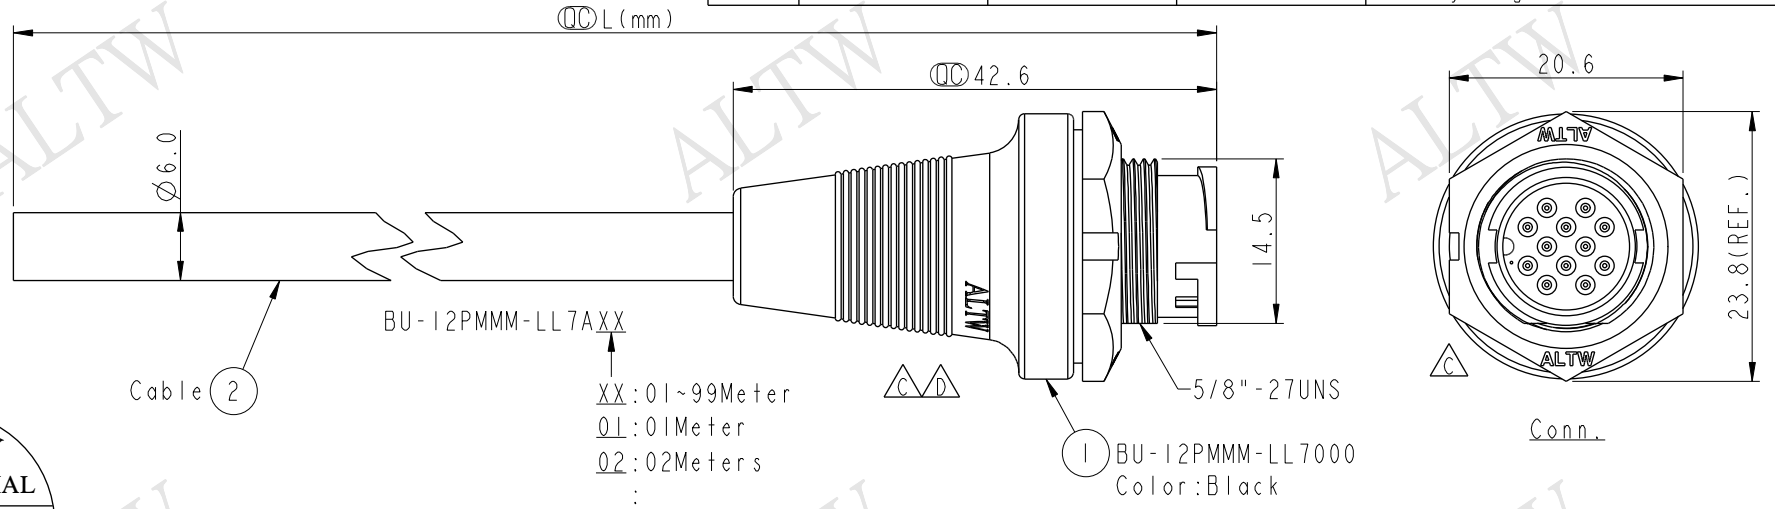

REV.	ECN NO.	DATE	SIGN	DESCRIPTION
B	LEN-8B0411-414	2015/09/22	Shin	Add Note
C	LEN1590291-297	2015/09/07	Vicky	Update Logo & Note
D	LEN1650559-565	2016/05/17	Ruru	Modify Logo Position

ALTW
CONFIDENTIAL
2016-05-17
R&D DEPT.

Cable ②
BU-12PMMM-LL7AXX
XX: 01~99Meters
01: 01Meter
02: 02Meters
...
99: 99Meters
Cable Length(L): 01~99Meters