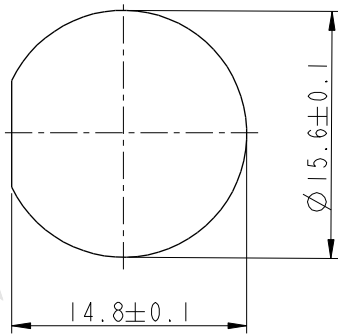

Cable ②  
 BU-12PMMM-LL7AXX  
 XX: 01~99Meters  
 01: 01Meter  
 02: 02Meters  
 ...  
 99: 99Meters  
 Cable Length(L): 01~99Meters

12	Light Green	淺綠
11	Purple	紫
10	Orange	橙
9	Black	黑
8	Red	紅
7	Pink	粉紅
6	Gray	灰
5	Yellow	黃
4	Green	綠
3	White	白
2	Blue	藍
1	Brown	棕
Conn.	Wire Color	
	Pin Out	

Note:

- \* ① Important Dimensions To Check
- \* Waterproof Rate: IP67
- \* Housing: Nylon+GF, Black
- \* Male Pin: Copper Alloy, Gold Plated
- \* Cable: UL2464 26#\*12C+D+Al/My,UV, PVC Jacket, Black, OD=6.0mm

UNIT:mm TOLERANCE ±0.5 mm	TITLE Standard Cable Lock 12Pin M Conn M Pin			<b>Amphenol LTW</b> 安費諾亮泰企業股份有限公司	ITEM NO BU-12PMMM-LL7AXX	DRAWN BY Ruru	DATE 2016-05-17
	SCALE 3:2	SIZE A4	SHEET 1 OF 1		DWG NO BU-12PMMM-LL7AXX	CHECKED BY Rita	DATE 2016-05-17
	REV. D	WC-REV. A.1	① Inspection item		CUSTOMER ALTW	APPROVED BY Lisa	DATE 2016-05-17