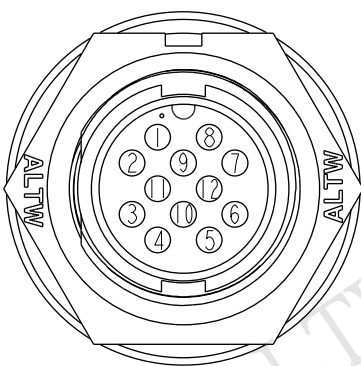

Cable ②  
 BU-12PMMM-LL7AXX  
 XX: 01~99Meters  
 01: 01Meter  
 02: 02Meters  
 ...  
 99: 99Meters  
 Cable Length(L): 01~99Meters

12	Light Green	淺綠
11	Purple	紫
10	Orange	橙
9	Black	黑
8	Red	紅
7	Pink	粉紅
6	Gray	灰
5	Yellow	黃
4	Green	綠
3	White	白
2	Blue	藍
1	Brown	棕
Conn.	Wire Color	
	Pin Out	

Note:

- \* ① Important Dimensions To Check
- \* Waterproof Rate: IP67
- \* Housing: Nylon+GF, Black
- \* Male Pin: Copper Alloy, Gold Plated
- \* Cable: UL2464 26#\*12C+D+Al/My,UV, PVC Jacket, Black, OD=6.0mm

UNIT:mm TOLERANCE ±0.5 mm	TITLE Standard Cable Lock 12Pin M Conn M Pin			<b>Amphenol LTW</b> 安費諾亮泰企業股份有限公司	ITEM NO BU-12PMMM-LL7AXX	DRAWN BY Ruru	DATE 2016-05-17
	SCALE 3:2	SIZE A4	SHEET 1 OF 1		DWG NO BU-12PMMM-LL7AXX	CHECKED BY Rita	DATE 2016-05-17
	REV. D	WC-REV. A.1	① Inspection item		CUSTOMER ALTW	APPROVED BY Lisa	DATE 2016-05-17