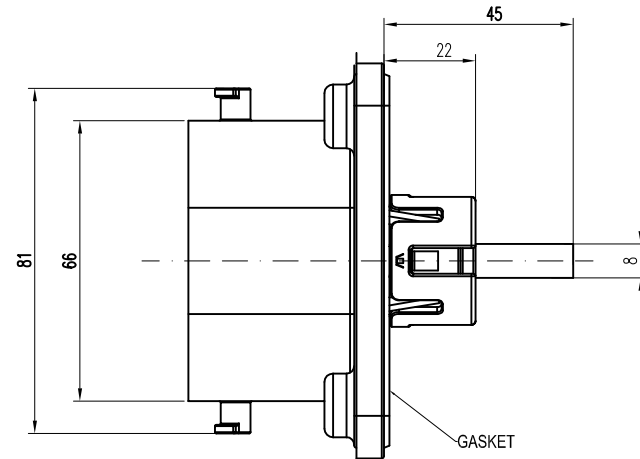

MSDF000F

Amphenol PCD SZ
ORIGINAL
PDF Format
26 Apr.17R&D

REV	ECN	DESCRIPTION	DATE	MODIFIED
A		PRE-RELEASE	2017.04.18	Gino Wu
A1		UPDATE THE DIMENSIN	2017.04.26	Gino Wu

TECHNICAL SPECIFICATIONS:

- THREADED STUD TORQUE LIMITS:(M6):8 N.M;(M8):13.4 N.M
M6螺钉扭力为: 8牛米;M8螺钉扭力为:13.4牛米
- SIGNAL CONNECTOR: C200003643
高压互锁信号连接器型号: C200003643
- MOUNTING SURFACE THICKNESS: 5MM MAX.
法兰安装板厚度: 最大5MM
- RATED VOLTAGE/额定工作电压:
 - WITH FUSE/带保险丝: 最大1000V DC.
 - WITHOUT FUSE/不带保险丝: 最大1500V DC.
- RATED CURRENT/额定工作电流:
 - WITH FUSE/带保险丝: SELECTION BY FUSE/由保险丝规格而变动:
(160A、200A、250A、315A、350A、400A、450A、500A、550A、630A)
 - WITHOUT FUSE/不带保险丝: 300A MAX./最大300A;400APEAK/400A峰值
- OPERATE TEMPERATURE: -40°C TO +50°C/工作环境温度-40°C ~ +50°C
- HUMIDITY: 40%~70% (23±5°C)/相对湿度40%~70% (温度为23±5°C)
- IP CODE:IP67, IP6K9K(MATED)/插合后IP等级为IP67
- MATING & UN-MATING FORCE: <100N/插拔力小于100N
- DURABILITY >500 CYCLES/插拔次数大于500次

DIMENSIONS	TOLERANCES	PROJECTION	TITLE	
ANSI Y14.5M UNITS: MM CAD FILE	.X ±1 .XX ±0.5 ANGLES ±0.5°		Amphenol Pcd Shenzhen	
ORIGINAL NOT FOR CUSTOMER DISTRIBUTION	THIS DOCUMENT CONTAINS PROPRIETARY INFORMATION WHICH IS THE CONFIDENTIAL PROPERTY OF AMPHENOL PCD SHENZHEN		MSD XL SOCKET	
			ENGR Gino Wu 2017.04.26	REV A1
			SIZE A3	DWG NO. MSDXLF000F
			CODE:	SHEET 1 OF 1
			SCALE 1:1	