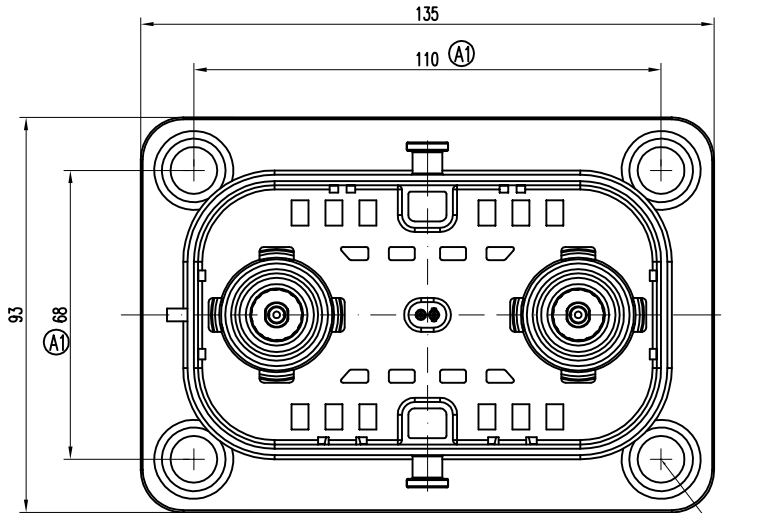

MSDF000F

Amphenol PCD SZ
ORIGINAL
PDF Format
26 Apr.17R&D

REV	ECN	DESCRIPTION	DATE	MODIFIED
A		PRE-RELEASE	2017.04.18	Gino Wu
A1		UPDATE THE DIMENSIN	2017.04.26	Gino Wu

TECHNICAL SPECIFICATIONS:

- THREADED STUD TORQUE LIMITS:(M6):8 N.M;(M8):13.4 N.M
M6螺钉扭力为: 8牛米;M8螺钉扭力为:13.4牛米
- SIGNAL CONNECTOR: C200003643
高压互锁信号连接器型号: C200003643
- MOUNTING SURFACE THICKNESS: 5MM MAX.
法兰安装板厚度: 最大5MM
- RATED VOLTAGE/额定工作电压:
 - WITH FUSE/带保险丝: 最大1000V DC.
 - WITHOUT FUSE/不带保险丝: 最大1500V DC.
- RATED CURRENT/额定工作电流:
 - WITH FUSE/带保险丝: SELECTION BY FUSE/由保险丝规格而变动:
(160A、200A、250A、315A、350A、400A、450A、500A、550A、630A)
 - WITHOUT FUSE/不带保险丝: 300A MAX./最大300A;400APEAK/400A峰值
- OPERATE TEMPERATURE: -40°C TO +50°C/工作环境温度-40°C ~ +50°C
- HUMIDITY: 40%~70% (23±5°C)/相对湿度40%~70% (温度为23±5°C)
- IP CODE:IP67, IP6K9K(MATED)/插合后IP等级为IP67
- MATING & UN-MATING FORCE: <100N/插拔力小于100N
- DURABILITY >500 CYCLES/插拔次数大于500次

DIMENSIONS	TOLERANCES	PROJECTION	TITLE	
ANSI Y14.5M UNITS: MM CAD FILE	.X ±1 .XX ±0.5 ANGLES ±0.5°		Amphenol Pcd Shenzhen	
ORIGINAL NOT FOR CUSTOMER DISTRIBUTION	THIS DOCUMENT CONTAINS PROPRIETARY INFORMATION WHICH IS THE CONFIDENTIAL PROPERTY OF AMPHENOL PCD SHENZHEN		MSD XL SOCKET	
			ENGR Gino Wu 2017.04.26	REV A1
			SIZE A3	DWG NO. MSDXLF000F
			CODE:	SHEET 1 OF 1
			SCALE 1:1	