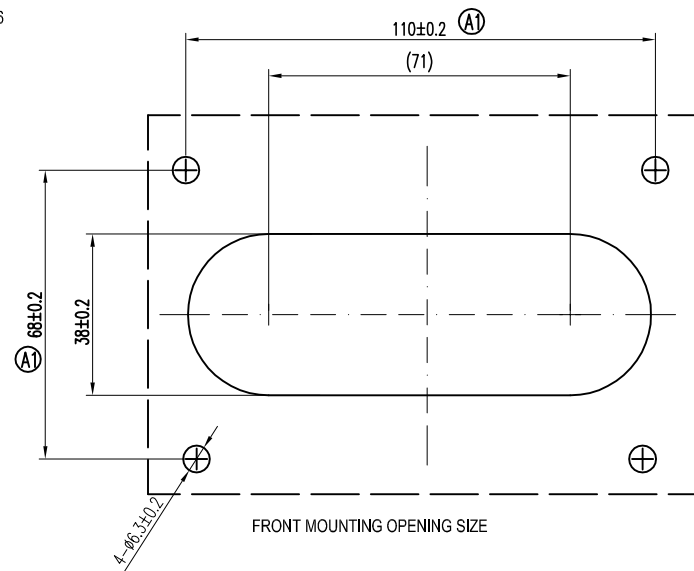

MSDF000F

Amphenol PCD SZ
ORIGINAL
PDF Format
26 Apr.17R&D

REV	ECN	DESCRIPTION	DATE	MODIFIED
A		PRE-RELEASE	2017.04.18	Gino Wu
A1		UPDATE THE DIMENSIN	2017.04.26	Gino Wu

TECHNICAL SPECIFICATIONS:

- THREADED STUD TORQUE LIMITS:(M6):8 N.M;(M8):13.4 N.M
M6螺钉扭力为: 8牛米;M8螺钉扭力为:13.4牛米
- SIGNAL CONNECTOR: C200003643
高压互锁信号连接器型号: C200003643
- MOUNTING SURFACE THICKNESS: 5MM MAX.
法兰安装板厚度: 最大5MM
- RATED VOLTAGE/额定工作电压:
 - WITH FUSE/带保险丝: 最大1000V DC.
 - WITHOUT FUSE/不带保险丝: 最大1500V DC.
- RATED CURRENT/额定工作电流:
 - WITH FUSE/带保险丝: SELECTION BY FUSE/由保险丝规格而变动:
(160A、200A、250A、315A、350A、400A、450A、500A、550A、630A)
 - WITHOUT FUSE/不带保险丝: 300A MAX./最大300A;400APEAK/400A峰值
- OPERATE TEMPERATURE: -40°C TO +50°C/工作环境温度-40°C ~ +50°C
- HUMIDITY: 40%~70% (23±5°C)/相对湿度40%~70% (温度为23±5°C)
- IP CODE:IP67, IP6K9K(MATED)/插合后IP等级为IP67
- MATING & UN-MATING FORCE: <100N/插拔力小于100N
- DURABILITY >500 CYCLES/插拔次数大于500次

DIMENSIONS	TOLERANCES	PROJECTION	TITLE	
ANSI Y14.5M UNITS: MM CAD FILE	.X ±1 .XX ±0.5 ANGLES ±0.5°		Amphenol Pcd Shenzhen	
ORIGINAL NOT FOR CUSTOMER DISTRIBUTION	THIS DOCUMENT CONTAINS PROPRIETARY INFORMATION WHICH IS THE CONFIDENTIAL PROPERTY OF AMPHENOL PCD SHENZHEN		MSD XL SOCKET	
			ENGR Gino Wu 2017.04.26	REV A1
			SIZE A3	DWG NO. MSDXLF000F
			CODE:	SHEET 1 OF 1
			SCALE 1:1	