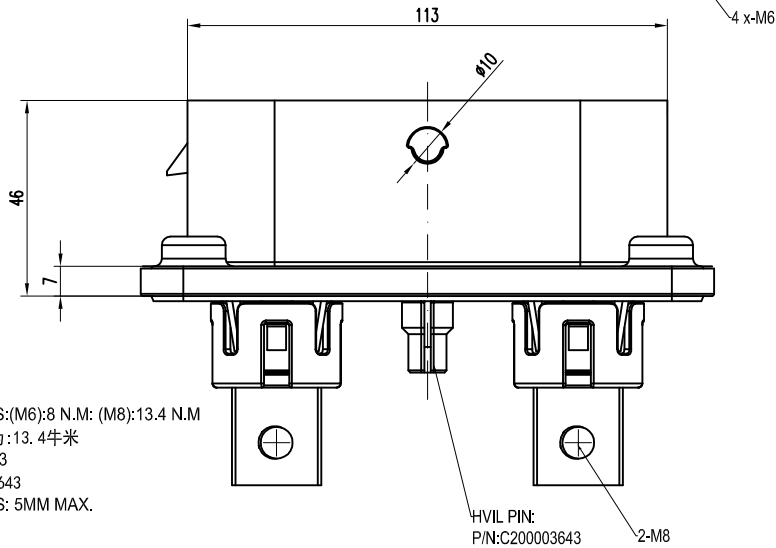

MSDF000F

Amphenol PCD SZ
ORIGINAL
PDF Format
26 Apr.17R&D

REV	ECN	DESCRIPTION	DATE	MODIFIED
A		PRE-RELEASE	2017.04.18	Gino Wu
A1		UPDATE THE DIMENSIN	2017.04.26	Gino Wu

TECHNICAL SPECIFICATIONS:

- THREADED STUD TORQUE LIMITS:(M6):8 N.M;(M8):13.4 N.M
M6螺钉扭力为: 8牛米;M8螺钉扭力为:13.4牛米
- SIGNAL CONNECTOR: C200003643
高压互锁信号连接器型号: C200003643
- MOUNTING SURFACE THICKNESS: 5MM MAX.
法兰安装板厚度: 最大5MM
- RATED VOLTAGE/额定工作电压:
 - WITH FUSE/带保险丝: 最大1000V DC.
 - WITHOUT FUSE/不带保险丝: 最大1500V DC.
- RATED CURRENT/额定工作电流:
 - WITH FUSE/带保险丝: SELECTION BY FUSE/由保险丝规格而变动:
(160A、200A、250A、315A、350A、400A、450A、500A、550A、630A)
 - WITHOUT FUSE/不带保险丝: 300A MAX./最大300A;400APEAK/400A峰值
- OPERATE TEMPERATURE: -40°C TO +50°C/工作环境温度-40°C ~ +50°C
- HUMIDITY: 40%~70% (23±5°C)/相对湿度40%~70% (温度为23±5°C)
- IP CODE:IP67, IP6K9K(MATED)/插合后IP等级为IP67
- MATING & UN-MATING FORCE: <100N/插拔力小于100N
- DURABILITY >500 CYCLES/插拔次数大于500次

DIMENSIONS	TOLERANCES	PROJECTION	TITLE	
ANSI Y14.5M UNITS: MM CAD FILE	.X ±1 .XX ±0.5 ANGLES ±0.5°		Amphenol Pcd Shenzhen	
ORIGINAL NOT FOR CUSTOMER DISTRIBUTION	THIS DOCUMENT CONTAINS PROPRIETARY INFORMATION WHICH IS THE CONFIDENTIAL PROPERTY OF AMPHENOL PCD SHENZHEN		MSD XL SOCKET	
			ENGR Gino Wu 2017.04.26	REV A1
			SIZE A3	DWG NO. MSDXLF000F
			CODE:	SHEET 1 OF 1
			SCALE 1:1	