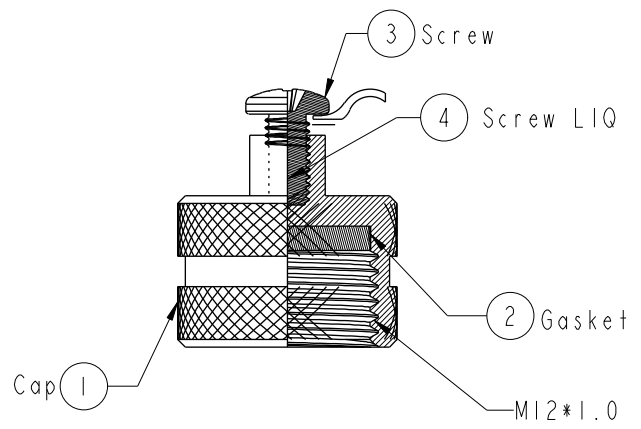

REV.	ECN NO.	DATE	SIGN	DESCRIPTION
A	Initial Release	2013/04/08	Vicky	Old Item No. CAP-WBDPMSBI

ALTW
CONFIDENTIAL
 2013-04-08
R&D DEPT.

- Note:
- * \varnothing Important Dimension.
 - * Waterproof Rate: IP67.
 - * Cap: Brass, Nickel Plated.
 - * Gasket: EPDM, Black.
 - * Screw: M3.0*6L 不銹鋼.
 - * M3 螺絲孔需點 $\textcircled{4}$ 螺絲固定劑.
 - * 螺絲鎖合扭力值 3~4 Kgf.cm

UNIT: mm		
TOLERANCE	.X	± 0.25
	.XX	± 0.1
	.XXX	± 0.05
ANGLES		$\pm 1^\circ$

TITLE Cap (For M12 Male With Chain) M12 Screw For M Conn Chain		
SCALE 2:1	SIZE A4	SHEET 1 OF 1
REV. A	WC-REV. A.1	\varnothing : Inspection item