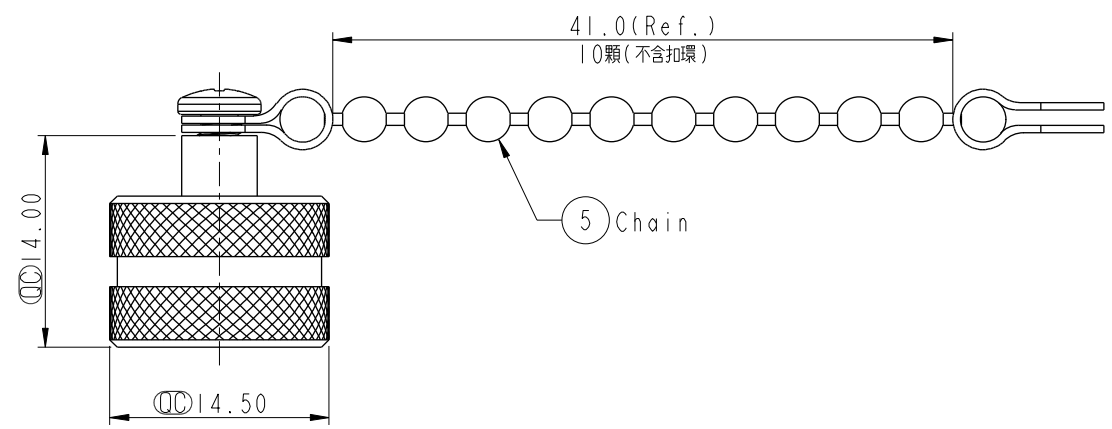

REV.	ECN NO.	DATE	SIGN	DESCRIPTION
A	Initial Release	2013/04/08	Vicky	Old Item No. CAP-WBDPMSBI

ALTW
CONFIDENTIAL
 2013-04-08
R&D DEPT.

- Note:
- * \varnothing Important Dimension.
 - * Waterproof Rate: IP67.
 - * Cap: Brass, Nickel Plated.
 - * Gasket: EPDM, Black.
 - * Screw: M3.0*6L 不銹鋼.
 - * M3 螺絲孔需點 $\textcircled{4}$ 螺絲固定劑.
 - * 螺絲鎖合扭力值 3~4 Kgf.cm

UNIT: mm		
TOLERANCE	.X	± 0.25
	.XX	± 0.1
	.XXX	± 0.05
ANGLES		$\pm 1^\circ$

TITLE Cap (For M12 Male With Chain) M12 Screw For M Conn Chain		
SCALE 2:1	SIZE A4	SHEET 1 OF 1
REV. A	WC-REV. A.1	\varnothing : Inspection item