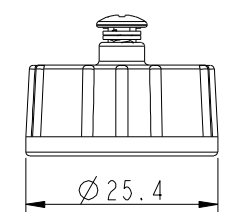

THIS DOCUMENT IS SUBJECT TO CHANGE WITHOUT NOTICE. IT IS CONFIDENTIAL AND A PROPERTY OF Amphenol LTW. DISCLOSURE TO THIRD PARTY HAS TO BE AUTHORIZED BY Amphenol LTW.

REV.	ECN NO.	DATE	SIGN	DESCRIPTION

ALTW
CONFIDENTIAL
2016-02-24
R&D DEPT.

Note:

- $\varnothing$ Important Dimension.
- Waterproof Rate: IP67
- Cap: M-PPE, Black
- Gasket: Silicone. Black
- Screw is not allowed to tight (Chain be revolve)
  不可將螺絲鎖緊, (鏈條要可旋轉)

UNIT: mm TOLERANCE .X ±0.25 .XX ±0.1 .XXX ±0.05 ANGLES ±1°		TITLE Waterproof Cap, Between C&D Size			Amphenol LTW 安費諾亮泰企業股份有限公司		ITEM NO CAP-WCCMLPBI	DRAWN BY Feng_Li	DATE 2016-02-24
		SCALE 1:1	SIZE A4	SHEET 1 OF 1			DWG NO CAP-WCCMLPBI	CHECKED BY Cary	DATE 2016-02-24
REV. A	WC-REV. A.1	QC: Inspection item			CUSTOMER ALTW	APPROVED BY Jerry	DATE 2016-02-24	8 FMW10702-01-02A1