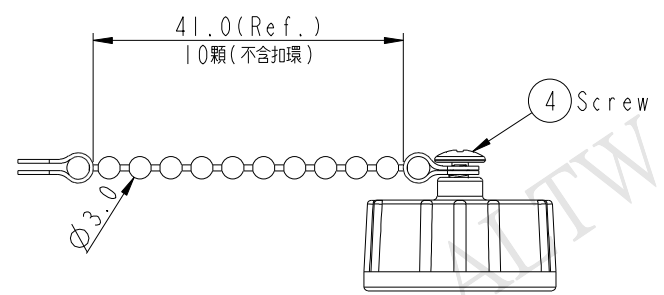

THIS DOCUMENT IS SUBJECT TO CHANGE WITHOUT NOTICE. IT IS CONFIDENTIAL AND A PROPERTY OF Amphenol LTW. DISCLOSURE TO THIRD PARTY HAS TO BE AUTHORIZED BY Amphenol LTW.

REV.	ECN NO.	DATE	SIGN	DESCRIPTION

ALTW
CONFIDENTIAL
2016-02-24
R&D DEPT.

Note:

- $\varnothing$ Important Dimension.
- Waterproof Rate: IP67
- Cap: M-PPE, Black
- Gasket: Silicone. Black
- Screw is not allowed to tight (Chain be revolve)
  不可將螺絲鎖緊, (鏈條要可旋轉)

UNIT: mm TOLERANCE .X ±0.25 .XX ±0.1 .XXX ±0.05 ANGLES ±1°		TITLE Waterproof Cap, Between C&D Size			Amphenol LTW 安費諾亮泰企業股份有限公司		ITEM NO CAP-WCCMLPBI	DRAWN BY Feng_Li	DATE 2016-02-24
		SCALE 1:1	SIZE A4	SHEET 1 OF 1			DWG NO CAP-WCCMLPBI	CHECKED BY Cary	DATE 2016-02-24
REV. A	WC-REV. A.1	QC: Inspection item			CUSTOMER ALTW	APPROVED BY Jerry	DATE 2016-02-24	8 FMW10702-01-02A1