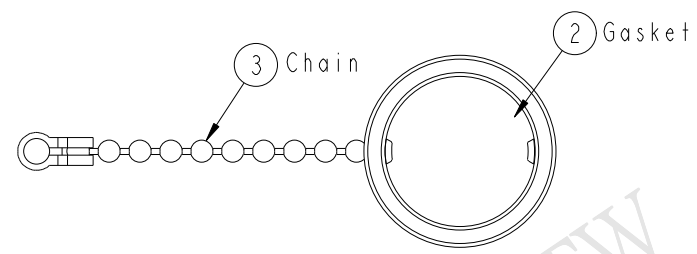

THIS DOCUMENT IS SUBJECT TO CHANGE WITHOUT NOTICE. IT IS CONFIDENTIAL AND A PROPERTY OF Amphenol LTW. DISCLOSURE TO THIRD PARTY HAS TO BE AUTHORIZED BY Amphenol LTW.

REV.	ECN NO.	DATE	SIGN	DESCRIPTION

ALTW
CONFIDENTIAL
2016-02-24
R&D DEPT.

Note:

- $\varnothing$ Important Dimension.
- Waterproof Rate: IP67
- Cap: M-PPE, Black
- Gasket: Silicone. Black
- Screw is not allowed to tight (Chain be revolve)
  不可將螺絲鎖緊, (鏈條要可旋轉)

UNIT: mm TOLERANCE .X ±0.25 .XX ±0.1 .XXX ±0.05 ANGLES ±1°		TITLE Waterproof Cap, Between C&D Size			Amphenol LTW 安費諾亮泰企業股份有限公司		ITEM NO CAP-WCCMLPBI	DRAWN BY Feng_Li	DATE 2016-02-24
		SCALE 1:1	SIZE A4	SHEET 1 OF 1			DWG NO CAP-WCCMLPBI	CHECKED BY Cary	DATE 2016-02-24
REV. A	WC-REV. A.1	QC: Inspection item			CUSTOMER ALTW	APPROVED BY Jerry	DATE 2016-02-24	8 FMW10702-01-02A1