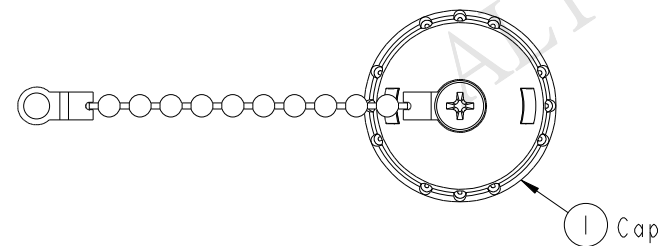

THIS DOCUMENT IS SUBJECT TO CHANGE WITHOUT NOTICE. IT IS CONFIDENTIAL AND A PROPERTY OF Amphenol LTW. DISCLOSURE TO THIRD PARTY HAS TO BE AUTHORIZED BY Amphenol LTW.

REV.	ECN NO.	DATE	SIGN	DESCRIPTION

ALTW
CONFIDENTIAL
2016-02-24
R&D DEPT.

Note:

- $\varnothing$ Important Dimension.
- Waterproof Rate: IP67
- Cap: M-PPE, Black
- Gasket: Silicone. Black
- Screw is not allowed to tight (Chain be revolve)
  不可將螺絲鎖緊, (鏈條要可旋轉)

UNIT: mm TOLERANCE .X ±0.25 .XX ±0.1 .XXX ±0.05 ANGLES ±1°		TITLE Waterproof Cap, Between C&D Size			Amphenol LTW 安費諾亮泰企業股份有限公司		ITEM NO CAP-WCCMLPBI	DRAWN BY Feng_Li	DATE 2016-02-24
		SCALE 1:1	SIZE A4	SHEET 1 OF 1			DWG NO CAP-WCCMLPBI	CHECKED BY Cary	DATE 2016-02-24
REV. A	WC-REV. A.1	QC: Inspection item			CUSTOMER ALTW	APPROVED BY Jerry	DATE 2016-02-24	8 FMW10702-01-02A1