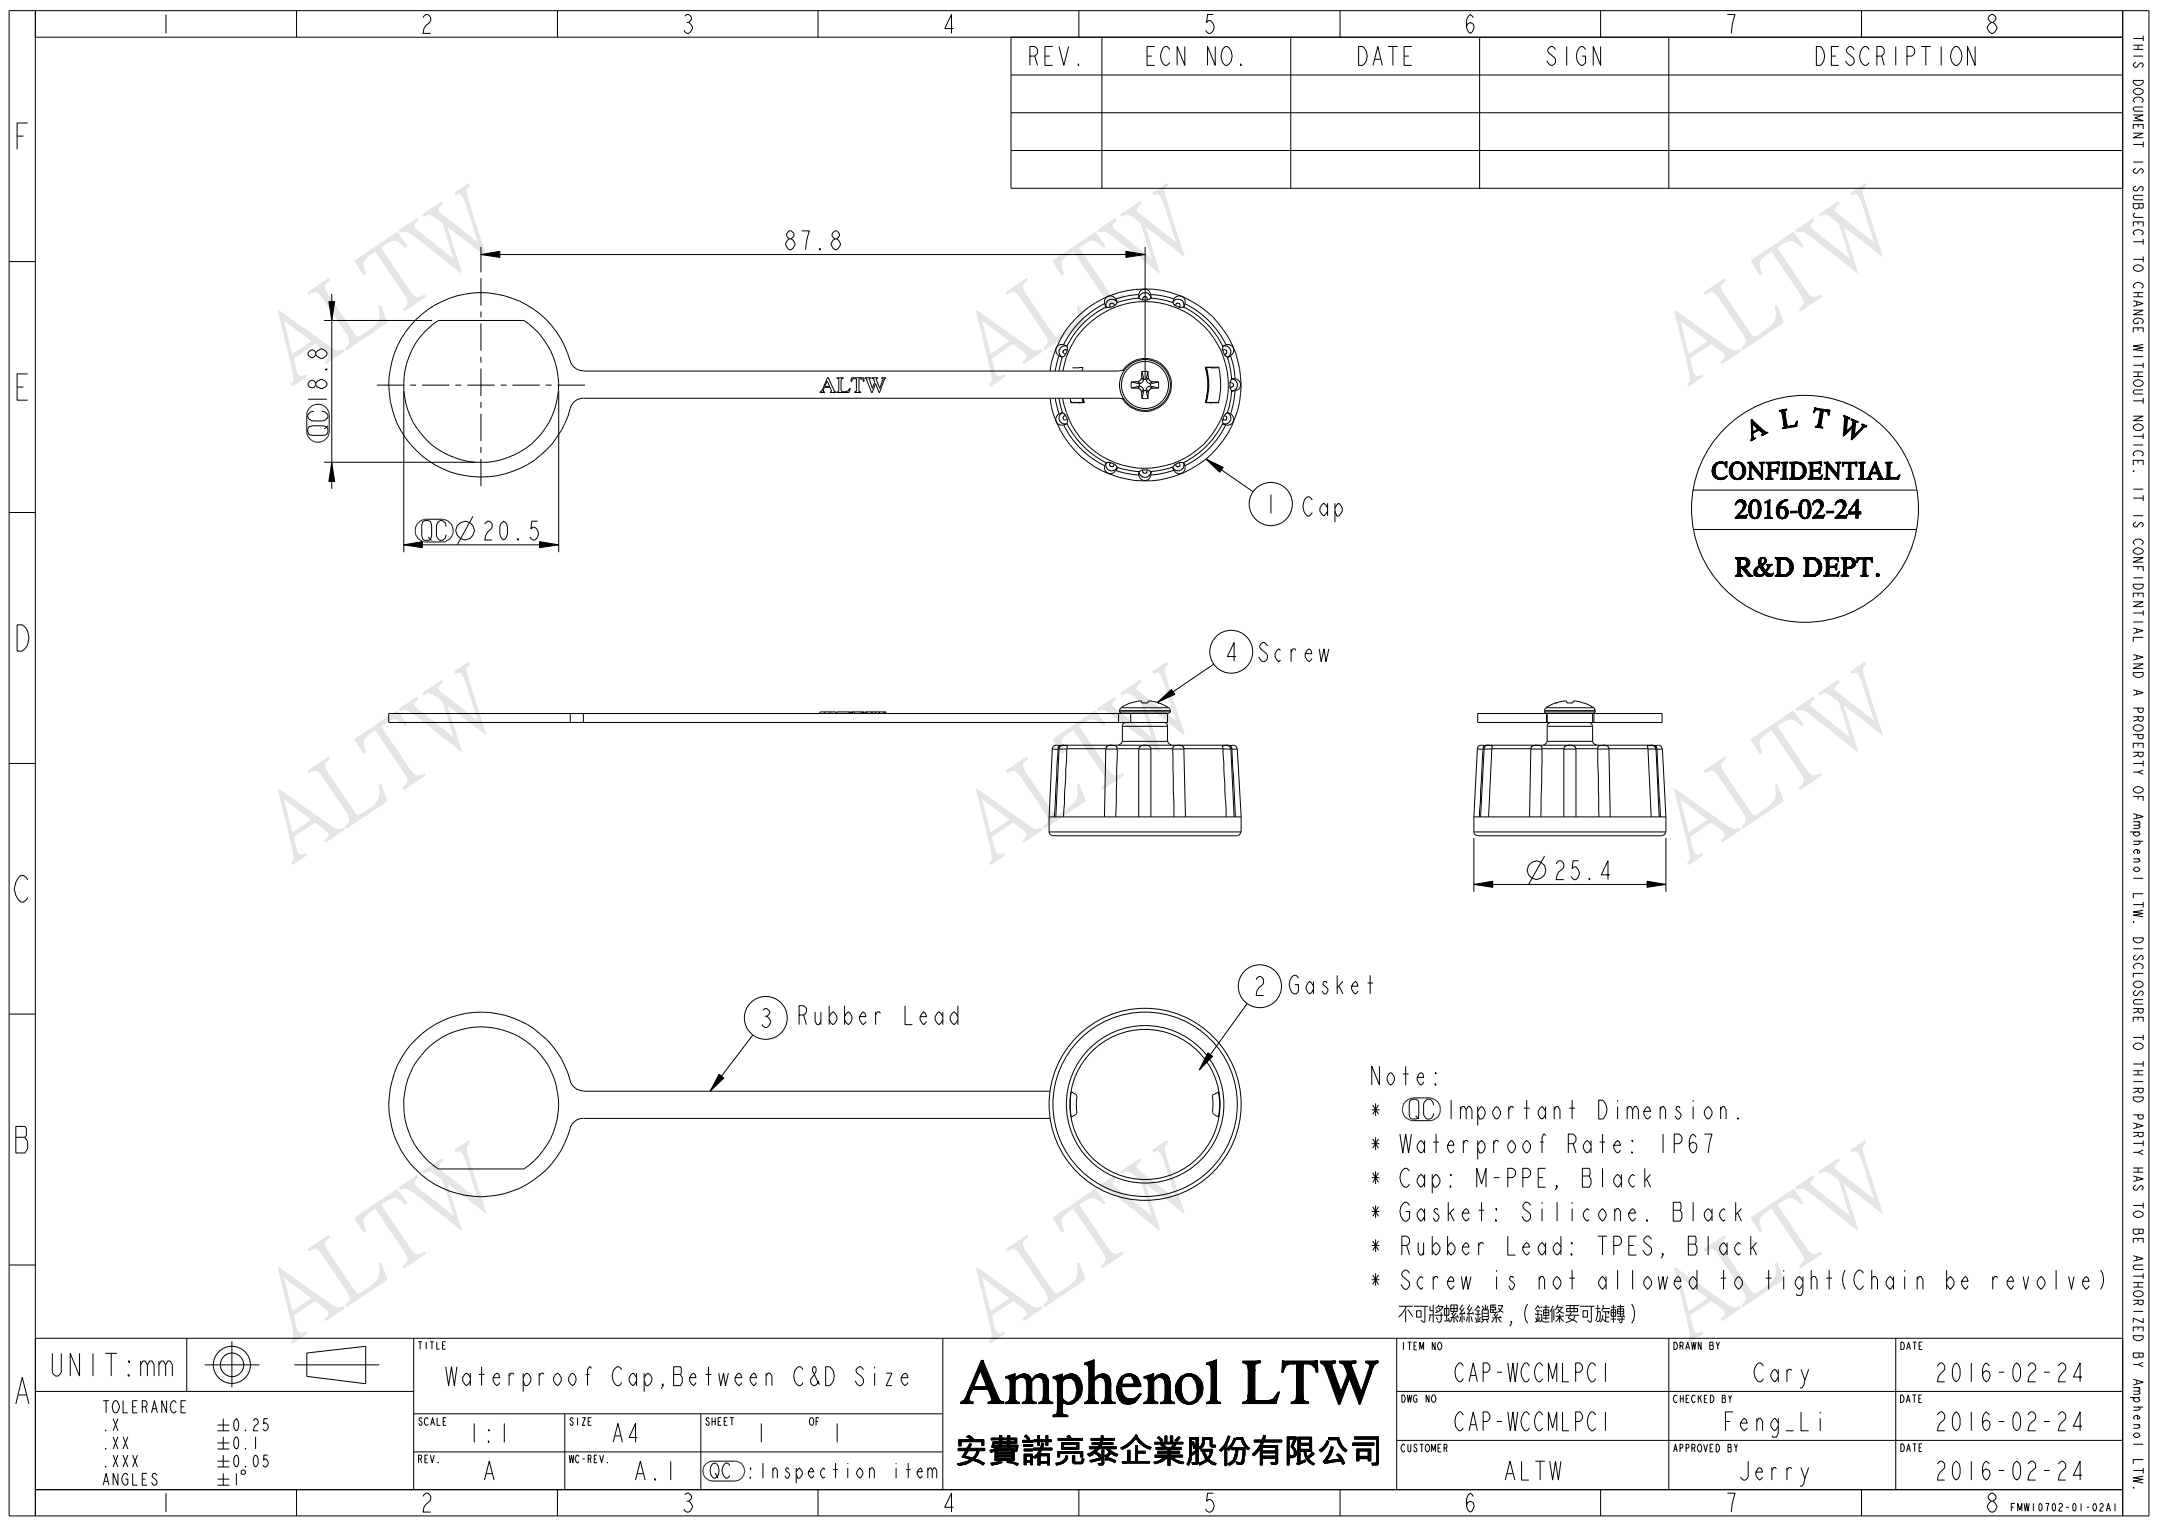

1. Note:
2. ⌀ Important Dimension.
   - Waterproof Rate: IP67
   - Cap: M-PPE, Black
   - Gasket: Silicone, Black
   - Rubber Lead: TPES, Black
   - Screw is not allowed to tight (Chain be revolve)
     不可將螺絲鎖緊, (鏈條要可旋轉)

UNIT: mm		
TOLERANCE	.X ±0.25	
.XX ±0.1		
.XXX ±0.05		
ANGLES	±1°	

TITLE Waterproof Cap, Between C&D Size			
SCALE 1:1	SIZE A4	SHEET 1 OF 1	
REV. A	WC-REV. A.1	⌀: Inspection item	

Amphenol LTW
安費諾亮泰企業股份有限公司

ITEM NO CAP-WCCMLPCI	DRAWN BY Cary	DATE 2016-02-24
DWG NO CAP-WCCMLPCI	CHECKED BY Feng_Li	DATE 2016-02-24
CUSTOMER ALTW	APPROVED BY Jerry	DATE 2016-02-24