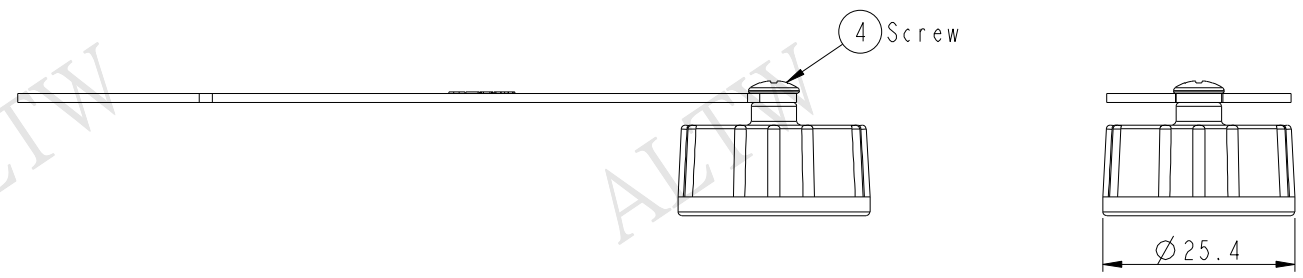

THIS DOCUMENT IS SUBJECT TO CHANGE WITHOUT NOTICE. IT IS CONFIDENTIAL AND A PROPERTY OF AMPHENOL LTW. DISCLOSURE TO THIRD PARTY HAS TO BE AUTHORIZED BY AMPHENOL LTW.

REV.	ECN NO.	DATE	SIGN	DESCRIPTION

- Note:
- * ⌀ Important Dimension.
 - * Waterproof Rate: IP67
 - * Cap: M-PPE, Black
 - * Gasket: Silicone, Black
 - * Rubber Lead: TPES, Black
 - * Screw is not allowed to tight (Chain be revolve)
不可將螺絲鎖緊, (鏈條要可旋轉)

UNIT: mm		
TOLERANCE	.X ±0.25	
.XX ±0.1		
.XXX ±0.05		
ANGLES	±1°	

TITLE Waterproof Cap, Between C&D Size			
SCALE 1:1	SIZE A4	SHEET 1 OF 1	
REV. A	WC-REV. A.1	⌀ : Inspection item	

Amphenol LTW
安費諾亮泰企業股份有限公司