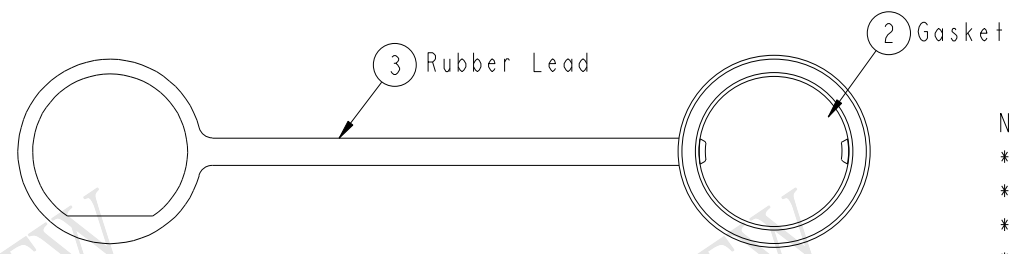

THIS DOCUMENT IS SUBJECT TO CHANGE WITHOUT NOTICE. IT IS CONFIDENTIAL AND A PROPERTY OF AMPHENOL LTW. DISCLOSURE TO THIRD PARTY HAS TO BE AUTHORIZED BY AMPHENOL LTW.

REV.	ECN NO.	DATE	SIGN	DESCRIPTION

- Note:
- * ⌀ Important Dimension.
 - * Waterproof Rate: IP67
 - * Cap: M-PPE, Black
 - * Gasket: Silicone, Black
 - * Rubber Lead: TPES, Black
 - * Screw is not allowed to tight (Chain be revolve)
不可將螺絲鎖緊, (鏈條要可旋轉)

UNIT: mm		
TOLERANCE	.X ±0.25	
.XX ±0.1		
.XXX ±0.05		
ANGLES	±1°	

TITLE Waterproof Cap, Between C&D Size			
SCALE 1:1	SIZE A4	SHEET 1 OF 1	
REV. A	WC-REV. A.1	⌀ : Inspection item	

Amphenol LTW
安費諾亮泰企業股份有限公司