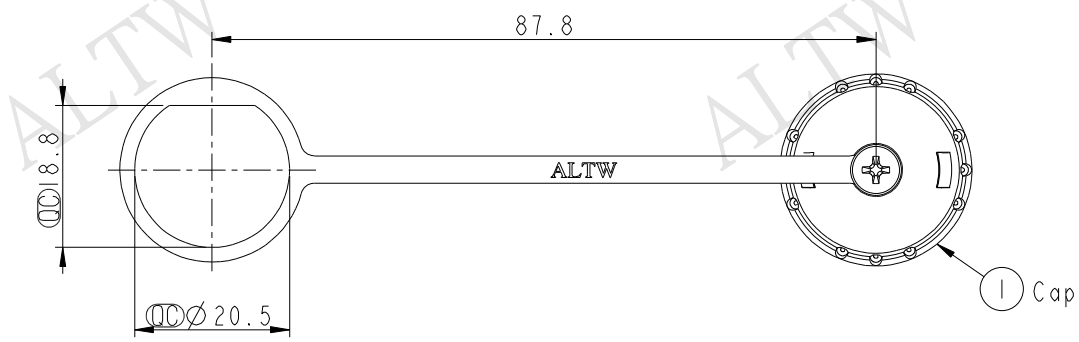

THIS DOCUMENT IS SUBJECT TO CHANGE WITHOUT NOTICE. IT IS CONFIDENTIAL AND A PROPERTY OF AMPHENOL LTW. DISCLOSURE TO THIRD PARTY HAS TO BE AUTHORIZED BY AMPHENOL LTW.

REV.	ECN NO.	DATE	SIGN	DESCRIPTION

- Note:
- * ⌀ Important Dimension.
 - * Waterproof Rate: IP67
 - * Cap: M-PPE, Black
 - * Gasket: Silicone, Black
 - * Rubber Lead: TPES, Black
 - * Screw is not allowed to tight (Chain be revolve)
不可將螺絲鎖緊, (鏈條要可旋轉)

UNIT: mm		
TOLERANCE	.X ±0.25	
.XX ±0.1		
.XXX ±0.05		
ANGLES	±1°	

TITLE Waterproof Cap, Between C&D Size			
SCALE 1:1	SIZE A4	SHEET 1 OF 1	
REV. A	WC-REV. A.1	⌀ : Inspection item	

Amphenol LTW
安費諾亮泰企業股份有限公司