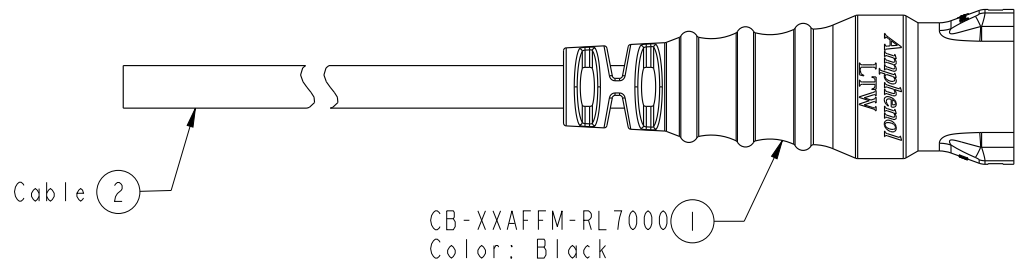

Conn

- Note:
- * Ⓢ Important Dimension To Check.
 - * Waterproof Rate: IP67
 - * Housing: M-PPE, Black.
 - * Female Pin: Copper Alloy, Gold Plated.
 - * Cable: UL2464 16#, PVC Jacket, UV Resistant, Black.
 - * Cable Length Tolerance: 01M:±40mm
02M~05M:±60mm
06M~10M:±100mm
11M~30M:±200mm
31M~99M:±500mm
 - * Prohibiting the use of place in oils