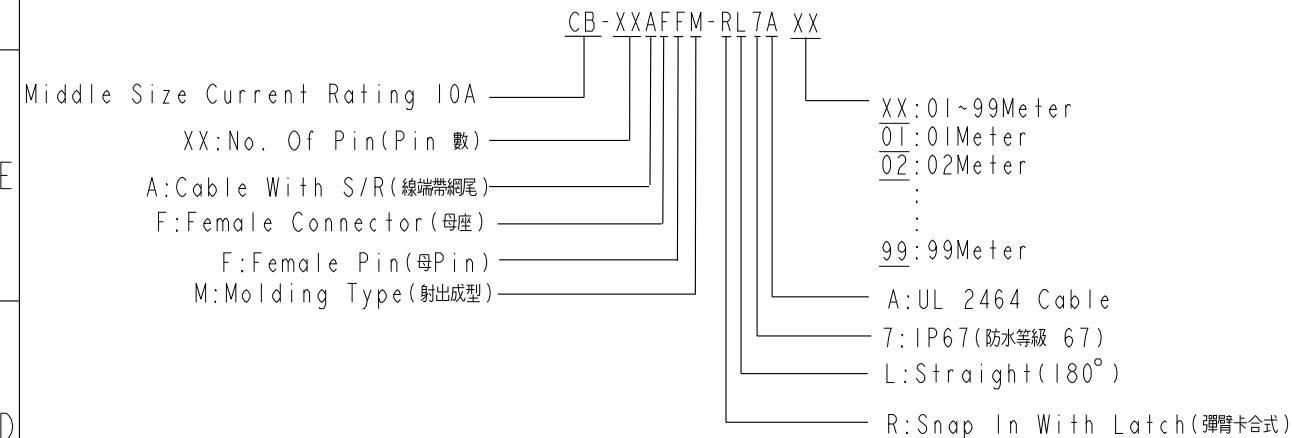

THIS DOCUMENT IS SUBJECT TO CHANGE WITHOUT NOTICE. IT IS CONFIDENTIAL AND A PROPERTY OF Amphenol LTW. DISCLOSURE TO THIRD PARTY HAS TO BE AUTHORIZED BY Amphenol LTW.

Pin Out	4	--	4	Green 綠	4	Orange 橙
	3	Red 紅	3	White 白	3	Red 紅
	2	--	2	--	2	Brown 棕
	1	Black 黑	1	Black 黑	1	Black 黑
Pin Assignments Front View						
	2Pin		3Pin		4Pin	

UNIT: mm			TITLE MIDDLE CABLE RBL F CONN F PIN		ITEM NO	DRAWN BY Mafei	DATE 2016/08/06	
	TOLERANCE ±0.5		SCALE 3:4	SIZE A4	SHEET 2 OF 2	DWG NO CB-XXAFFM-RL7AXX	CHECKED BY Joyy	DATE 2016/08/06
	REV. C	WC-REV. A.2	QC: Inspection item		CUSTOMER ALTW	APPROVED BY Jerry	DATE 2016/08/06	
			Amphenol LTW 安費諾亮泰企業股份有限公司