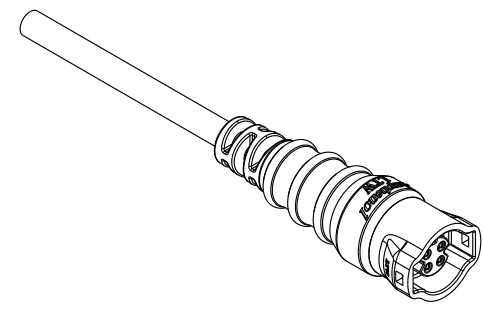

Conn

- Note:
- * Ⓢ Important Dimension To Check.
 - * Waterproof Rate: IP67
 - * Housing: M-PPE, Black.
 - * Female Pin: Copper Alloy, Gold Plated.
 - * Cable: UL2464 16#, PVC Jacket, UV Resistant, Black.
 - * Cable Length Tolerance: 01M:±40mm
02M~05M:±60mm
06M~10M:±100mm
11M~30M:±200mm
31M~99M:±500mm
 - * Prohibiting the use of place in oils

\triangle	
CB-02AFFM-RL7AXX	$\phi 7.8$
CB-03AFFM-RL7AXX	$\phi 7.5$
CB-04AFFM-RL7AXX	$\phi 7.5$
Part No.	Cable OD

UNIT:mm	Ⓢ	Ⓢ	TITLE MIDDLE CABLE RBL F CONN F PIN		
TOLERANCE	± 0.5	SCALE	3:4	SIZE	A4
		REV.	C	WC-REV.	A.2
				Ⓢ	Inspection item
				SHEET	1 OF 2