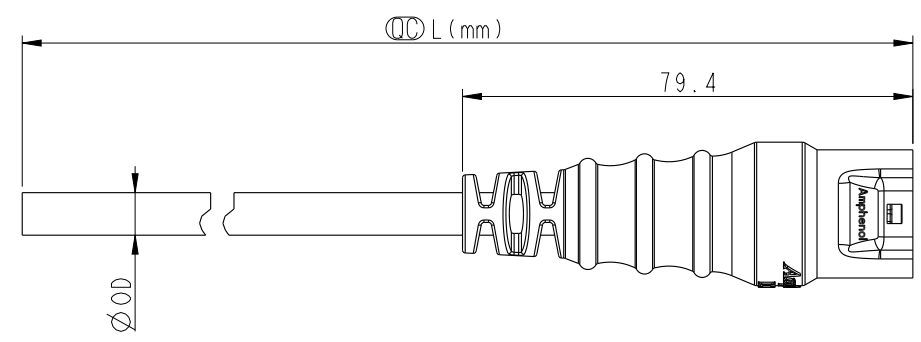

Conn

- Note:
- * Ⓢ Important Dimension To Check.
 - * Waterproof Rate: IP67
 - * Housing: M-PPE, Black.
 - * Female Pin: Copper Alloy, Gold Plated.
 - * Cable: UL2464 16#, PVC Jacket, UV Resistant, Black.
 - * Cable Length Tolerance: 01M:±40mm
02M~05M:±60mm
06M~10M:±100mm
11M~30M:±200mm
31M~99M:±500mm
 - * Prohibiting the use of place in oils

\triangle	
CB-02AFFM-RL7AXX	$\phi 7.8$
CB-03AFFM-RL7AXX	$\phi 7.5$
CB-04AFFM-RL7AXX	$\phi 7.5$
Part No.	Cable OD

UNIT:mm	Ⓢ	Ⓢ	TITLE MIDDLE CABLE RBL F CONN F PIN		
TOLERANCE	± 0.5	SCALE	3:4	SIZE	A4
		REV.	C	WC-REV.	A.2
				Ⓢ	Inspection item
				SHEET	1 OF 2