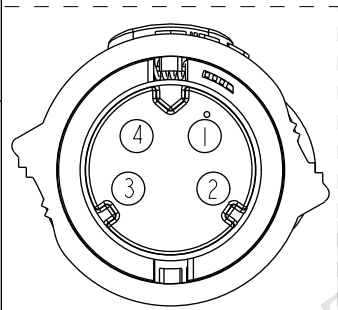

White Printing
白色印刷

Pin Assignments
Front View

4	Orange	橙
3	Red	紅
2	Brown	棕
1	Black	黑
Conn.	Wire Color	Pin Out

CB-04AFFM-QR8DXX

XX : 01~99Meters
 01 : 01Meter
 02 : 02Meters
 :
 99 : 99Meters

- Note:
- * \varnothing Important Dimension To Check.
 - * Working Voltage Rating: AC 300 V
 - * Working Current Rating: 10A
 - * Waterproof Rate: IP68(Mated).
(in 1 meter water within 24 hours)
 - * Housing: Nylon+GF, Black.
 - * Female Pin: Copper Alloy, Gold Plated
 - * Cable: UL21388 16AWG*4C+AL.Mylar,
PVC Jacket UV Resistant, OD=6.8, Black.
 - * Cable Length Tolerance: 01M:±40mm
02M~05M:±60mm
06M~10M:±100mm
11M~30M:±200mm
31M~99M:±500mm

UNIT:mm

TOLERANCE	
.X	±0.25
.XX	±0.1
.XXX	±0.05
ANGLES	±1°

TITLE X Lok C-Size 90° Cable 4 Pin 10A F Conn. F Pin			
SCALE	SIZE	SHEET	OF
1:1	A4	1	1
REV.	WC-REV.	\varnothing : Inspection item	
A	A.1		

Amphenol LTW
 安費諾亮泰企業股份有限公司