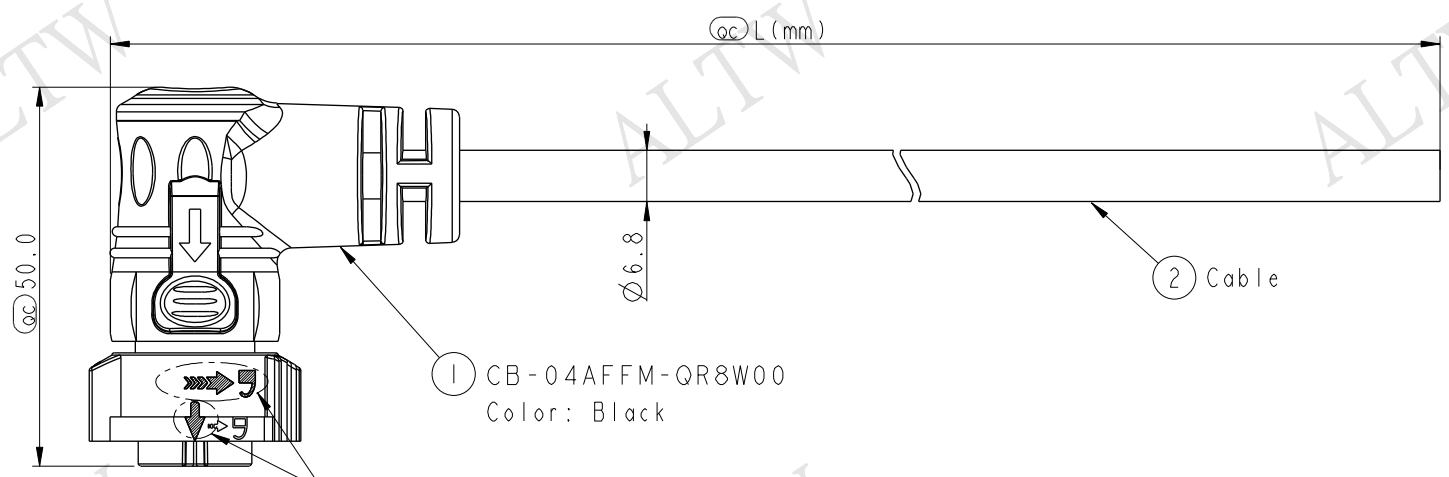

THIS DOCUMENT IS SUBJECT TO CHANGE WITHOUT NOTICE. IT IS CONFIDENTIAL AND A PROPERTY OF AMPHENOL LTW. DISCLOSURE TO THIRD PARTY HAS TO BE AUTHORIZED BY AMPHENOL LTW.

REV.	ECN NO.	DATE	SIGN	DESCRIPTION

ALTW
CONFIDENTIAL
2016-04-26
R&D DEPT.

White Printing
白色印刷