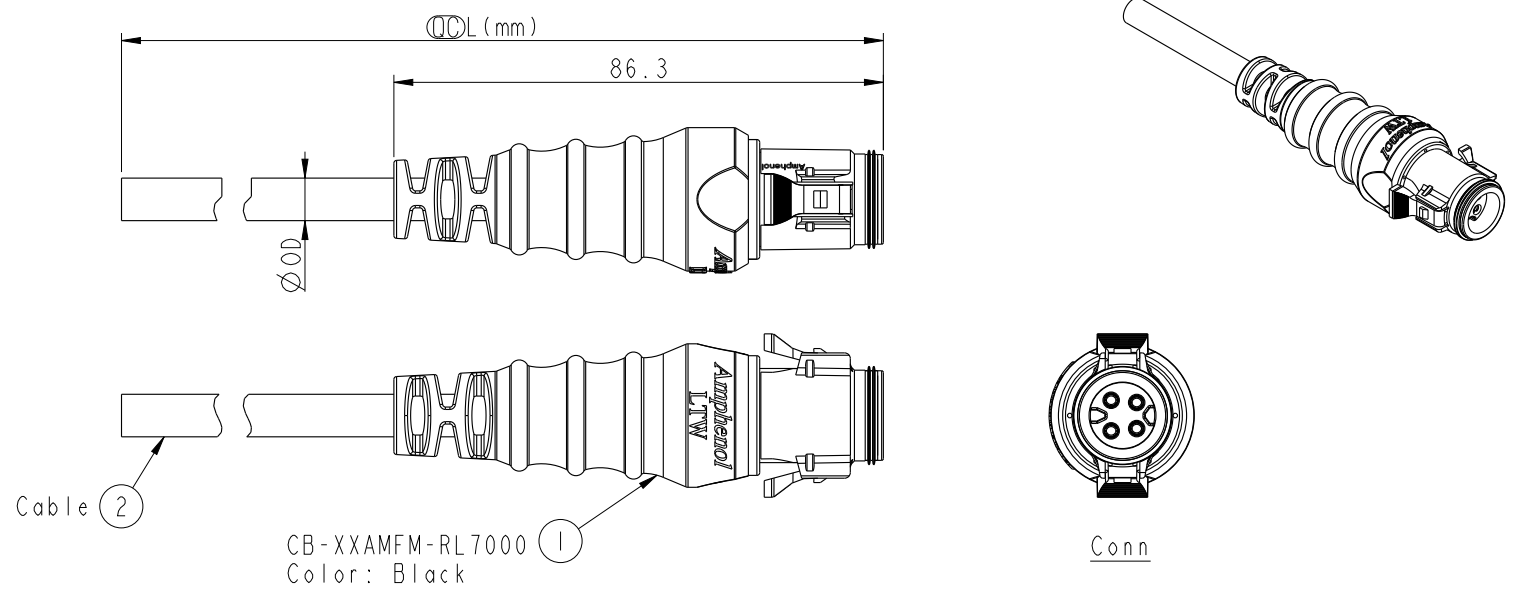

Note:

- * \varnothing Important Dimension To Check.
- * Waterproof Rate: IP67
- * Housing: M-PPE , Black.
- * Female Pin: Copper Alloy, Gold Plated.
- * Cable: UL2464 16#,PVC Jacket ,UV Resistant,Black.
- * Cable Length Tolerance: 01M:±40mm
02M~05M:±60mm
06M~10M:±100mm
11M~30M:±200mm
31M~99M:±500mm

* Prohibiting the use of place in oils

CB-02AMFM-RL7AXX	Ø7.8
CB-03AMFM-RL7AXX	Ø7.5
CB-04AMFM-RL7AXX	Ø7.5
Part No.	Cable OD

UNIT:mm		
TOLERANCE	±0.5	

TITLE			
MIDDLE CABLE RBL M CONN F PIN			
SCALE	SIZE	SHEET	OF
3:4	A4	1	2
REV.	WC-REV.	\varnothing : Inspection item	
C	A.3		

XX:No. Of Pin(Pin 數)

A:Cable With S/R(線端帶網尾)

M:Male Connector(公座)

F:Female Pin(母Pin)

M:Molding Type(射出成型)

XX:01~99Meter

01:01Meter

02:02Meter

...

99:99Meter

A:UL 2464 Cable

7:IP67(防水等級 67)

L:Straight(180°)

R:Snap In With Latch(彈臂卡合式)

Pin Out	4 -- 3 Red 紅 2 -- 1 Black 黑	4 Green 綠 3 White 白 2 -- 1 Black 黑	4 Orange 橙 3 Red 紅 2 Brown 棕 1 Black 黑
Pin Assignments Front View	 2Pin	 3Pin	 4Pin