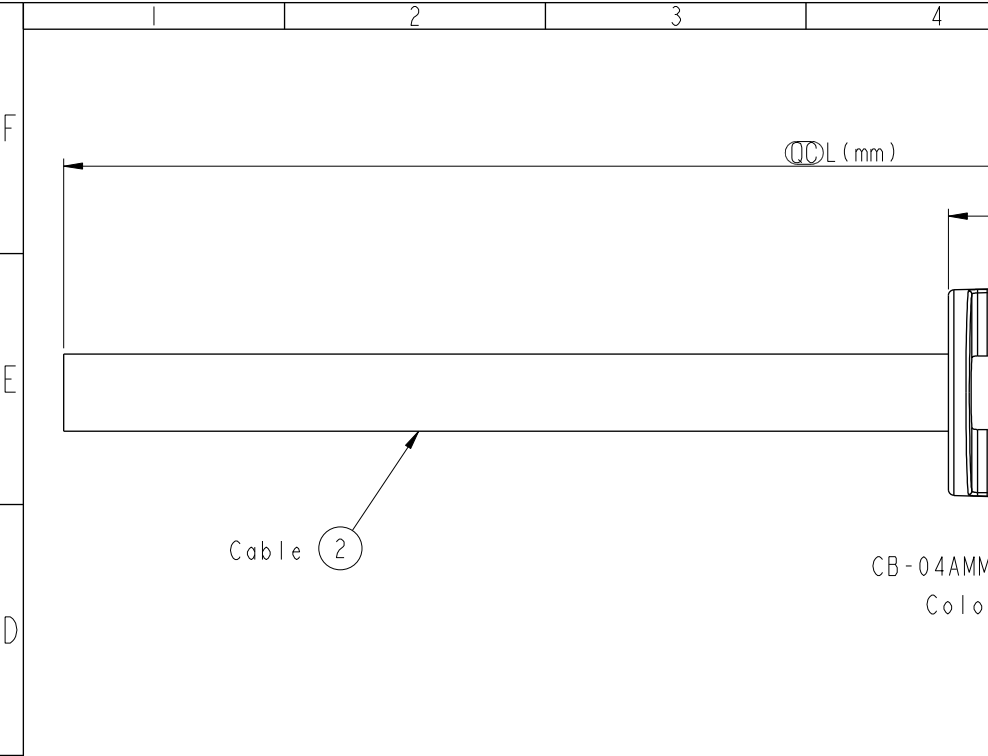

CB-04AMMM-QL8W00
Color: Black

Pin Assignments
Front View

| | | |
|-------|------------|---|
| 4 | Orange | 橙 |
| 3 | Red | 紅 |
| 2 | Brown | 棕 |
| 1 | Black | 黑 |
| Conn. | Wire Color | |
| | Pin Out | |

CB-04AMMM-QL8DXX

XX : 01~99Meters
 01 : 01Meter
 02 : 02Meters
 :
 :
 99 : 99Meters

- Note:
- * \varnothing Important Dimension To Check.
 - * Working Voltage Rating: AC 300 V
 - * Working Current Rating: 10A
 - * Flame Class: UL94V-0 (UV Resistance)
 - * Waterproof Rate: IP68(Mated).
 - * Housing: Nylon+GF, Black.
 - * Male Pin: Copper Alloy, Gold Plated
 - * Cable: UL21388 16AWG*4C+AL.Mylar Black,PVC Jacket UV Resistant, OD=6.8
 - * Cable Length Tolerance: 01M:±40mm
 02M~05M:±60mm
 06M~10M:±100mm
 11M~30M:±200mm
 31M~99M:±500mm

| | |
|-----------|------|
| UNIT:mm | |
| TOLERANCE | ±0.5 |

| | | | |
|---|----------------|---------------------------------|--|
| TITLE X Lok C-Size Cable 4Pin 10A M Conn. M Pin | | | |
| SCALE 3:2 | SIZE A4 | SHEET 1 OF 1 | |
| REV. A | WC-REV. A.2 | \varnothing : Inspection item | |