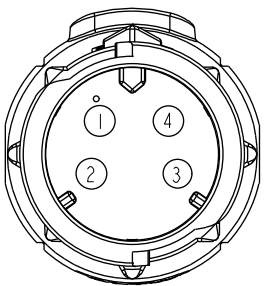

CB-04AMMM-QL8W00
Color: Black

Pin Assignments
Front View

| | | |
|-------|------------|---|
| 4 | Orange | 橙 |
| 3 | Red | 紅 |
| 2 | Brown | 棕 |
| 1 | Black | 黑 |
| Conn. | Wire Color | |
| | Pin Out | |

CB-04AMMM-QL8DXX

XX : 01~99Meters
 01 : 01Meter
 02 : 02Meters
 :
 :
 99 : 99Meters

- Note:
- * \varnothing Important Dimension To Check.
 - * Working Voltage Rating: AC 300 V
 - * Working Current Rating: 10A
 - * Flame Class: UL94V-0 (UV Resistance)
 - * Waterproof Rate: IP68(Mated).
 - * Housing: Nylon+GF, Black.
 - * Male Pin: Copper Alloy, Gold Plated
 - * Cable: UL21388 16AWG*4C+AL.Mylar Black,PVC Jacket UV Resistant, OD=6.8
 - * Cable Length Tolerance: 01M:±40mm
 02M~05M:±60mm
 06M~10M:±100mm
 11M~30M:±200mm
 31M~99M:±500mm

| | |
|-----------|------|
| UNIT:mm | |
| TOLERANCE | ±0.5 |

| | | | |
|---|----------------|---------------------------------|--|
| TITLE X Lok C-Size Cable 4Pin 10A M Conn. M Pin | | | |
| SCALE 3:2 | SIZE A4 | SHEET 1 OF 1 | |
| REV. A | WC-REV. A.2 | \varnothing : Inspection item | |