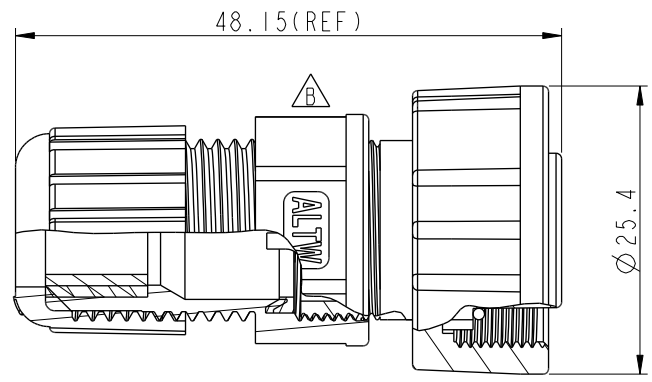

Pin Assignments
Front View 前視圖

ALTW
 CONFIDENTIAL
 2020-06-12
 R&D DEPT.

- $\triangle C$ Note:
- * ⌀ Important Dimension.
 - * Waterproof Rate : IP67
 - * O-Ring: Rubber, Black
 - * Housing: Thermoplastic, Black
 - * Pin :Copper Alloy, Gold Plated
 - * Screw Nut: Thermoplastic, Black
 - * Gasket : Rubber, Black
 - * Seals : Rubber, Black
 - * Clamp Ring: Thermoplastic, Black
 - * Sealing Nut: Thermoplastic, Black
 - * Seals B1 for Cable OD: $\text{⌀}7.6\text{mm} \sim \text{⌀}9.6\text{mm}$
 - * Seals B2 for Cable OD: $\text{⌀}4.0\text{mm} \sim \text{⌀}7.6\text{mm}$
 - * One Set Unassembled in One PE Bag

UNIT: mm 		TITLE O CERES, C-10A, 04P, CABLE W/O SR F, F, FI SOLDER, SCREW $\triangle C$		<h1>Amphenol LTW</h1>		ITEM NO. CB-04BFFA-SL7001	DRAWN BY Ruru	DATE 2017-04-11
		TOLERANCE .X ± 0.25 .XX ± 0.1 .XXX ± 0.05 ANGLES $\pm 1^\circ$	SCALE 2:1	SIZE A4	SHEET 1 OF 1	<h2>安費諾亮泰企業股份有限公司</h2>		DWG NO. CB-04BFFA-SL7001
		REV. C	WC-REV. A.4	: Inspection item	ALTW		APPROVED BY Max	DATE 2017-04-11