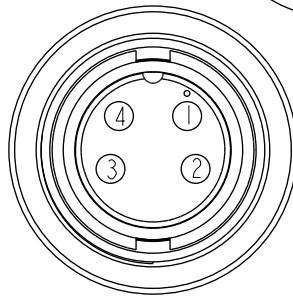

Pin Assignments
Front View 前視圖

ALTW
 CONFIDENTIAL
 2020-06-12
 R&D DEPT.

- $\triangle C$ Note:
- * ⌀ Important Dimension.
 - * Waterproof Rate : IP67
 - * O-Ring: Rubber, Black
 - * Housing: Thermoplastic, Black
 - * Pin :Copper Alloy, Gold Plated
 - * Screw Nut: Thermoplastic, Black
 - * Gasket : Rubber, Black
 - * Seals : Rubber, Black
 - * Clamp Ring: Thermoplastic, Black
 - * Sealing Nut: Thermoplastic, Black
 - * Seals B1 for Cable OD: $\text{⌀}7.6\text{mm} \sim \text{⌀}9.6\text{mm}$
 - * Seals B2 for Cable OD: $\text{⌀}4.0\text{mm} \sim \text{⌀}7.6\text{mm}$
 - * One Set Unassembled in One PE Bag

UNIT: mm 		TITLE O CERES, C-10A, 04P, CABLE W/O SR F, F, FI SOLDER, SCREW $\triangle C$		<h1>Amphenol LTW</h1>		ITEM NO. CB-04BFFA-SL7001	DRAWN BY Ruru	DATE 2017-04-11
		TOLERANCE .X ± 0.25 .XX ± 0.1 .XXX ± 0.05 ANGLES $\pm 1^\circ$	SCALE 2:1	SIZE A4	SHEET 1 OF 1	<h2>安費諾亮泰企業股份有限公司</h2>		DWG NO. CB-04BFFA-SL7001
		REV. C	WC-REV. A.4	: Inspection item	ALTW		APPROVED BY Max	DATE 2017-04-11