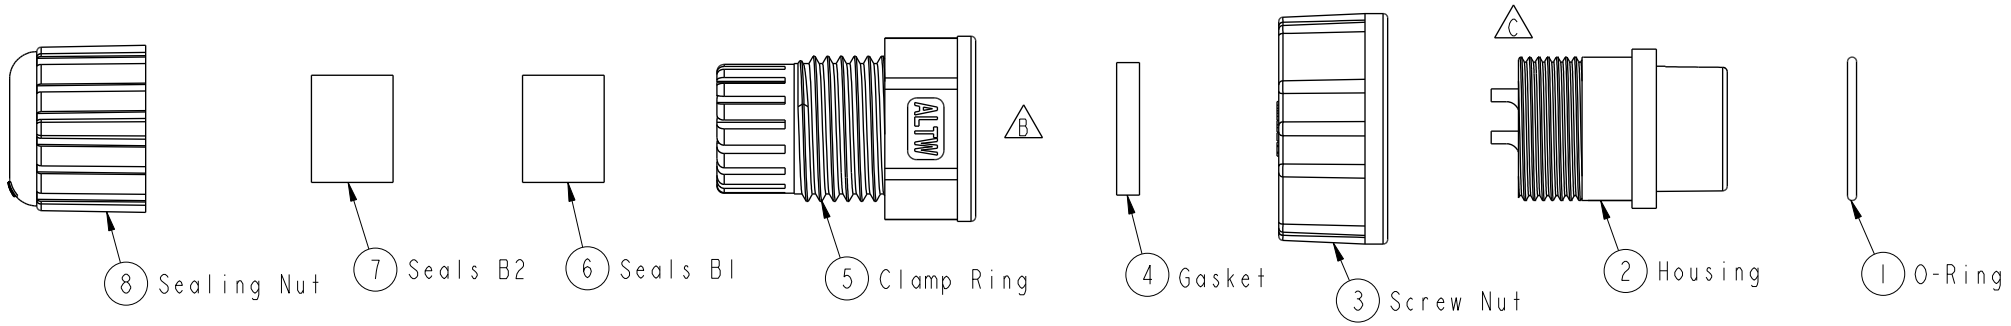

Pin Assignments
Front View 前視圖

ALTW
 CONFIDENTIAL
 2020-06-12
 R&D DEPT.

- $\triangle C$ Note:
- * ⌀ Important Dimension.
 - * Waterproof Rate : IP67
 - * O-Ring: Rubber, Black
 - * Housing: Thermoplastic, Black
 - * Pin :Copper Alloy, Gold Plated
 - * Screw Nut: Thermoplastic, Black
 - * Gasket : Rubber, Black
 - * Seals : Rubber, Black
 - * Clamp Ring: Thermoplastic, Black
 - * Sealing Nut: Thermoplastic, Black
 - * Seals B1 for Cable OD: $\text{⌀}7.6\text{mm} \sim \text{⌀}9.6\text{mm}$
 - * Seals B2 for Cable OD: $\text{⌀}4.0\text{mm} \sim \text{⌀}7.6\text{mm}$
 - * One Set Unassembled in One PE Bag

UNIT: mm 		TITLE O CERES, C-10A, 04P, CABLE W/O SR F, F, FI SOLDER, SCREW $\triangle C$		<h1>Amphenol LTW</h1>		ITEM NO. CB-04BFFA-SL7001	DRAWN BY Ruru	DATE 2017-04-11
		TOLERANCE .X ± 0.25 .XX ± 0.1 .XXX ± 0.05 ANGLES $\pm 1^\circ$	SCALE 2:1	SIZE A4	SHEET 1 OF 1	<h2>安費諾亮泰企業股份有限公司</h2>		DWG NO. CB-04BFFA-SL7001
		REV. C	WC-REV. A.4	: Inspection item	ALTW		APPROVED BY Max	DATE 2017-04-11