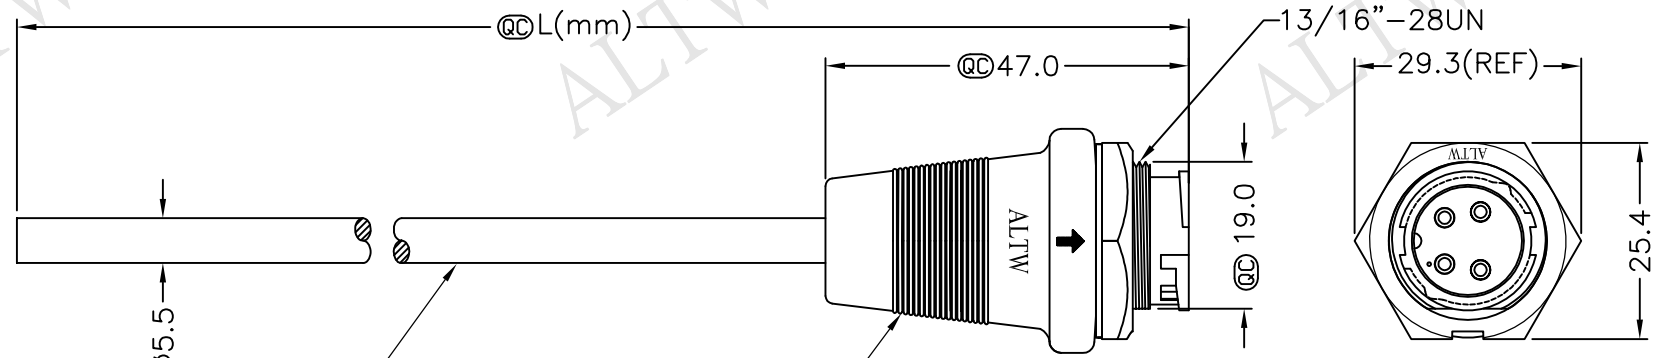

REV.	ECN NO.	DATE	SIGN	DESCRIPTION
B	LEN-8B0032~35	2008/09/25	Shin	Add Note
C	LEN1630589~92	2016/03/18	Ruru	Change Logo & Note

Cable ② CB-04PMMM-LL7000
Color: Black

CB-04PMMM-LL7AXX
 XX:01~99Meter
 01:01Meter
 02:02Meters
 ...
 99:99Meters
 Cable Length(L):01~99Meters

- Note:
- * @C Important Dimension To Check.
 - * Waterproof Rate: IP67
 - * Housing: Nylon+GF,Black
 - * Pin: Copper Alloy,Gold Plated
 - * Cable: UL2464 20AWG*4C+D+AL/My Black,PVC Jacket UV Resistant, OD=5.5
 - △* Use with waterproof cap or dust cap
Panel Thickness Max: 2.0mm
 - △* Use without waterproof cap or dust cap
Panel Thickness Max: 3.0mm
 - △* Cable Length Tolerance: 01M: ±40mm
02M~05M: ±60mm
06M~10M: ±100mm
11M~30M: ±200mm
31M~99M: ±500mm

Recommended Panel Cut-Out

Pin Assignments Front View

4	White	白
3	Black	黑
2	Blue	藍
1	Brown	棕
Conn.	Wire Color	
	Pin Out	

UNIT:mm		TITLE Middle, Cable Lock 4 Pin M Conn. M Pin
TOLERANCE ±0.5 mm	SCALE Free	SHEET 1 OF 1
REV. C	SIZE A4	@C :Inspection Item