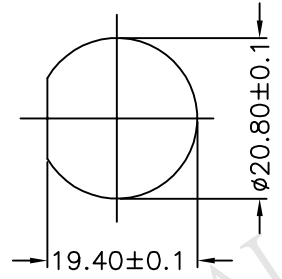

REV.	ECN NO.	DATE	SIGN	DESCRIPTION
B	LEN-8B0032~35	2008/09/25	Shin	Add Note
C	LEN1630589~92	2016/03/18	Ruru	Change Logo & Note

Cable ② CB-04PMMM-LL7000
Color: Black

CB-04PMMM-LL7AXX
 XX:01~99Meter
 01:01Meter
 02:02Meters
 ...
 99:99Meters
 Cable Length(L):01~99Meters

- Note:
- * @C Important Dimension To Check.
 - * Waterproof Rate: IP67
 - * Housing: Nylon+GF,Black
 - * Pin: Copper Alloy,Gold Plated
 - * Cable: UL2464 20AWG*4C+D+AL/My Black,PVC Jacket UV Resistant, OD=5.5
 - △* Use with waterproof cap or dust cap
Panel Thickness Max: 2.0mm
 - △* Use without waterproof cap or dust cap
Panel Thickness Max: 3.0mm
 - △* Cable Length Tolerance: 01M: ±40mm
02M~05M: ±60mm
06M~10M: ±100mm
11M~30M: ±200mm
31M~99M: ±500mm

Recommended Panel Cut-Out

Pin Assignments Front View

4	White	白
3	Black	黑
2	Blue	藍
1	Brown	棕
Conn.	Wire Color	
	Pin Out	

UNIT:mm		TITLE Middle, Cable Lock 4 Pin M Conn. M Pin
TOLERANCE ±0.5 mm	SCALE Free	SHEET 1 OF 1
REV. C	SIZE A4	@C :Inspection Item